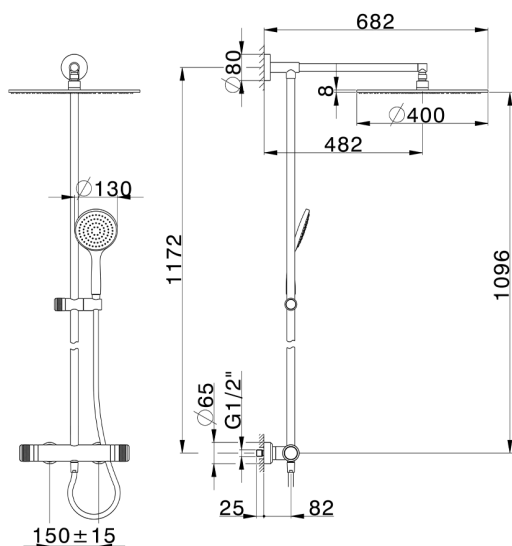

2-function Thermostatic shower set COLUMNS_CRC78010

MODEL **CRC78010**

2-function Thermostatic shower set, 2-outlet devia stop, not adjustable column, sliding handshower holder, 130 mm ABS Emotion one spray handshower, D.400 mm 8 mm Brass thick round showerhead, 150 cm SUPREME smooth flexible hose

AVAILABLE FINISHINGS

-  **21** 21 Chrome
-  **2F** 2F Brushed Nickel
-  **2Q** 2Q Black Titanium

CHARACTERISTICS

Cartridge Spare Parts **22.04A.AR - ZZ97279004**

Argo 2 (long filter) Thermostatic Valve

DeviaStop

The Huber Devia Stop technology allows to adjust the water flow and to direct it to the selected output point (overhead soaker, hand shower, etc).

SafeTouch

The Huber SafeTouch system maintains the mixer body cool to the touch during operation.