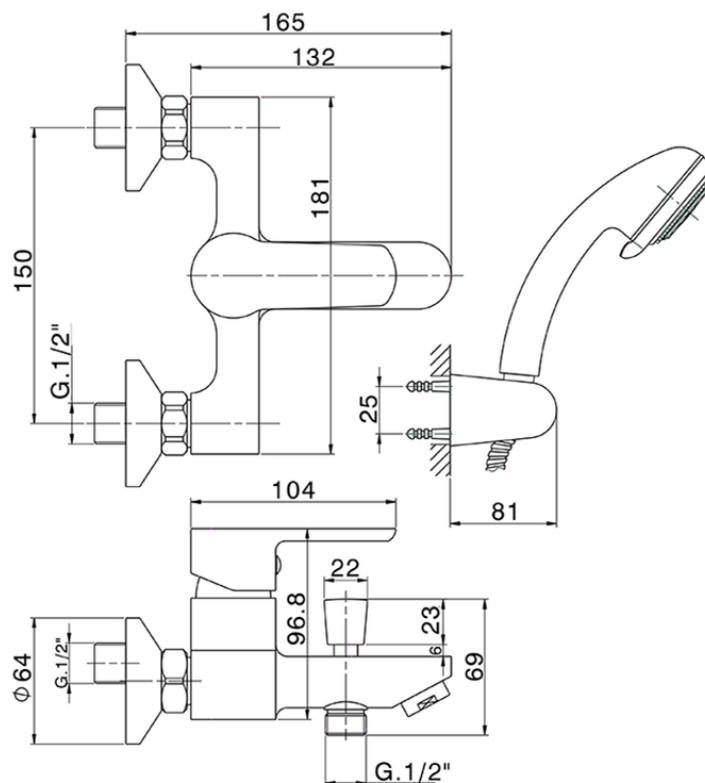

Single lever bath mixer, with shower set SATURNO_SN000124

SN000124

<https://en.huberitalia.com/single-lever-bath-mixer-with-shower-set-saturno-sn000124>

2024-12-22