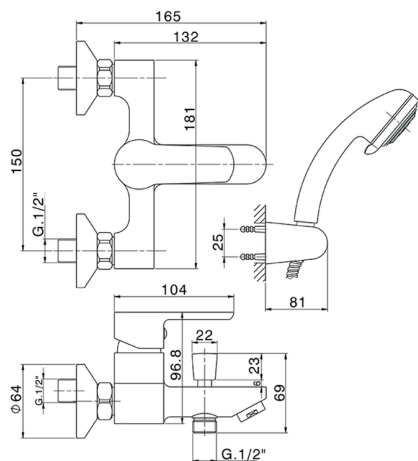

Single lever bath mixer, with shower set SATURNO_SN000124

MODEL **SN000124**

Single lever bath mixer, with shower set, wall mounted adjustable handshower bracket, Teti ABS 3 sprays handshower, 150 cm Stainless Steel flexible hose

AVAILABLE FINISHINGS

CHARACTERISTICS

Cartridge Spare Parts **ZZ96779000**

35 mm Cartridge

2024-12-22