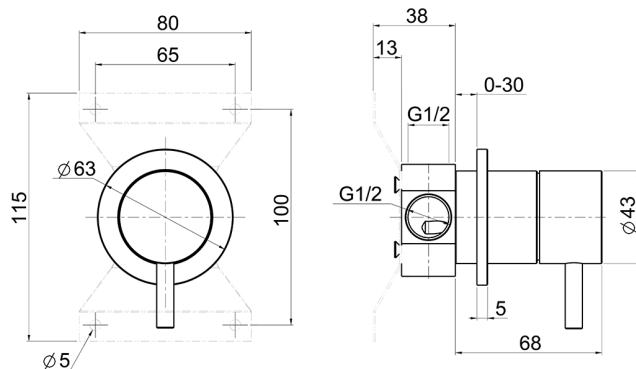

Concealed 2-outlet diverter LYNOX_LX000200

MODEL **LX000200**

Concealed 2-outlet diverter, 1/2" F outlets, Inox AISI 316L

AVAILABLE FINISHINGS

D1 D1 Brushed Inox

CHARACTERISTICS

Installation **Concealed**

DeviaStop

The Huber Devia Stop technology allows to adjust the water flow and to direct it to the selected output point (overhead soaker, hand shower, etc).

2026-04-06