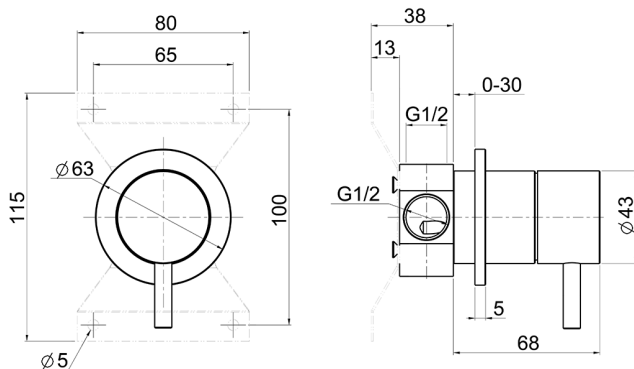

Concealed 2-outlet diverter LYNOX_LX000200

MODEL **LX000200**

Concealed 2-outlet diverter, 1/2" F outlets, Inox AISI 316L

AVAILABLE FINISHINGS

D1 D1 Brushed Inox

CHARACTERISTICS

Installation **Concealed**

DeviaStop

The Huber Devia Stop technology allows to adjust the water flow and to direct it to the selected output point (overhead soaker, hand shower, etc).

2026-06-09