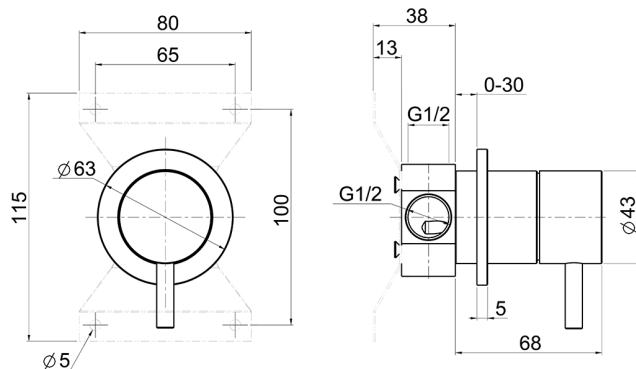

## Concealed 2-outlet diverter LYNOX\_LX000200

MODEL **LX000200**

Concealed 2-outlet diverter, 1/2" F outlets, Inox AISI 316L

AVAILABLE FINISHINGS

**D1** D1 Brushed Inox

CHARACTERISTICS

Installation **Concealed**

### DeviaStop

The Huber Devia Stop technology allows to adjust the water flow and to direct it to the selected output point (overhead soaker, hand shower, etc).

2026-06-06