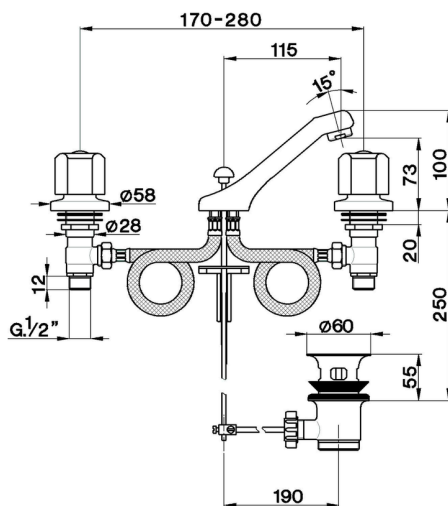

Washbasin 3-holes mixer EVA_EV001011

MODEL **EV001011**

Washbasin 3-holes mixer, with 1"1/4 automatic pop-up waste, without handles

AVAILABLE FINISHINGS

CHARACTERISTICS

2026-04-06