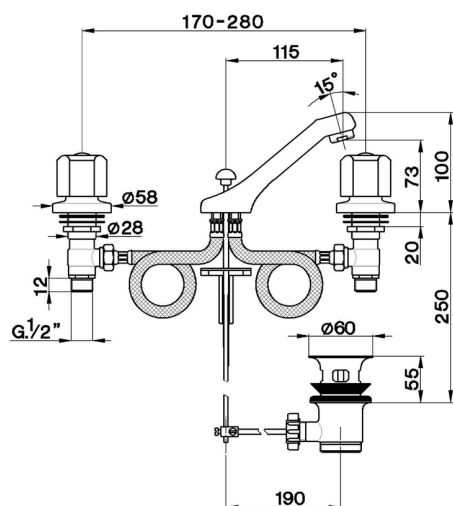

Washbasin 3-holes mixer EVA_EV001011

MODEL **EV001011**

Washbasin 3-holes mixer, with 1"1/4 automatic pop-up waste, without handles

AVAILABLE FINISHINGS

CHARACTERISTICS

2026-05-16