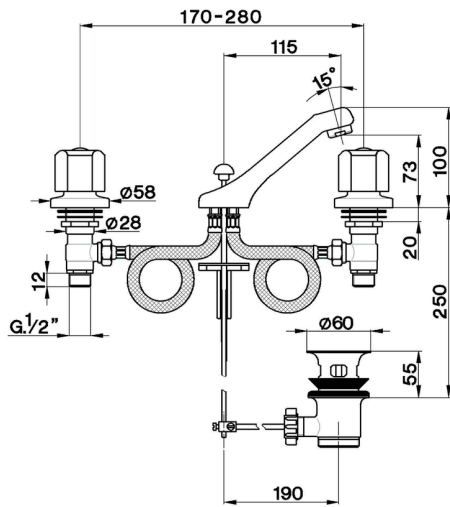

## Washbasin 3-holes mixer EVA\_EV001011

MODEL **EV001011**

Washbasin 3-holes mixer, with 1"1/4 automatic pop-up waste, without handles

AVAILABLE FINISHINGS

CHARACTERISTICS

2026-06-26