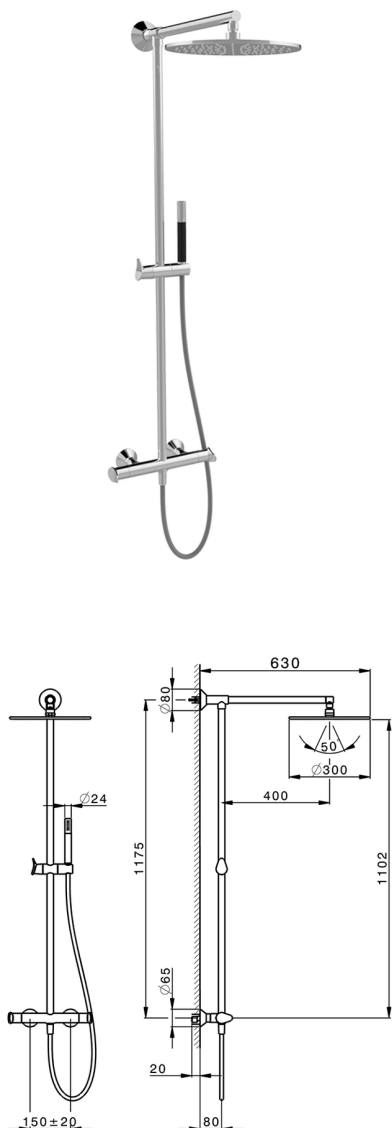

## 2-function Thermostatic shower set COLUMNS\_HCC78020

MODEL **HCC78020**

2-function Thermostatic shower set, 2-outlet devia stop, not adjustable column, sliding brass handshower holder, Brass D.24mm minimalistic one spray handshower, 300 mm Brass Round shower head, 150 cm smooth SUPREME flexible hose

### AVAILABLE FINISHINGS

-  **21** 21 Chrome
-  **40** 40 Matt Black
-  **4Q** 4Q Matt White
-  **6T** 6T Chrome/Matt Black

### CHARACTERISTICS

Cartridge Spare Parts **ZZ96551000**

**TMX 25 Thermostatic Valve**

#### DeviaStop

The Huber Devia Stop technology allows to adjust the water flow and to direct it to the selected output point (overhead soaker, hand shower, etc).