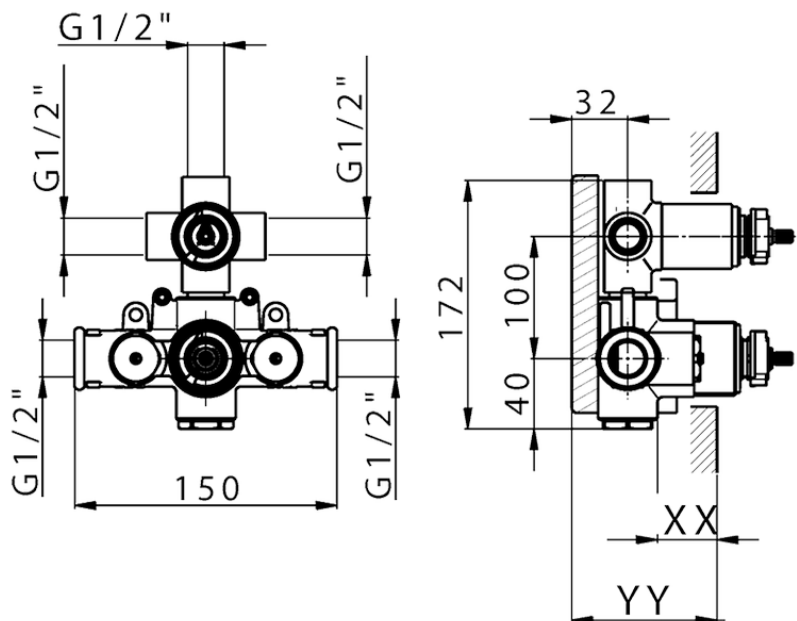

Exposed part for con.thermo.shower mixer, 3-outlet CHRONOS_CR019200

CR019200

<https://en.huberitalia.com/exposed-part-for-con-thermo-shower-mixer-3-outlet-chronos-cr019200>

Piastra/Plate/Plaque/Platte/Placa

2-3mm: XX 25-40 YY 76-91

10mm: XX 21-34 YY 70-83

ZB019200

<https://en.huberitalia.com/concealed-thermostatic-shower-mixer-3-outlet-concealed-zb019200>

2026-06-10