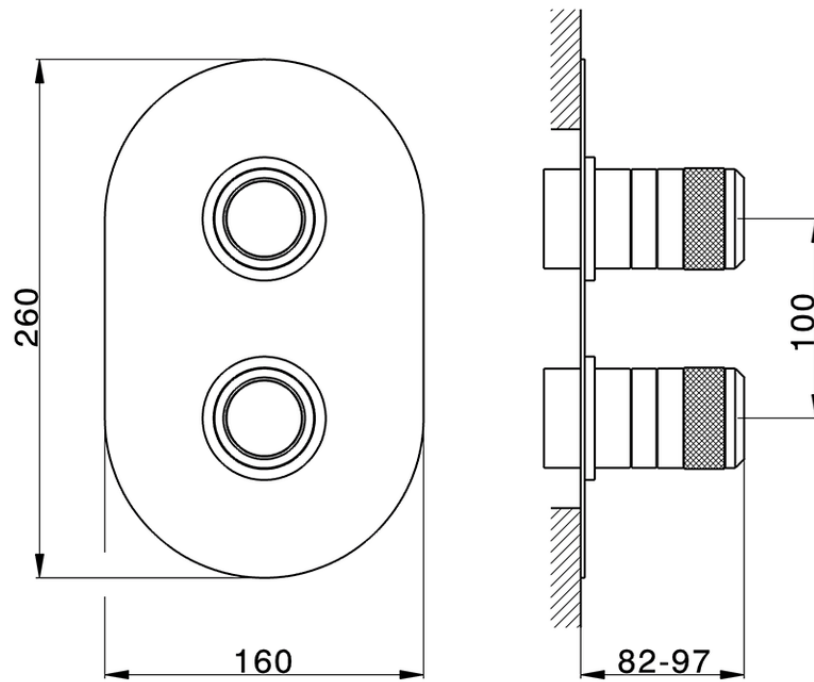

Exposed part for con.thermo.shower mixer, 3-outlet CHRONOS_CR019200

CR019200

<https://en.huberitalia.com/exposed-part-for-con-thermo-shower-mixer-3-outlet-chronos-cr019200>

Piastra/Plate/Plaque/Platte/Placa

2-3mm: XX 25-40 YY 76-91

10mm: XX 21-34 YY 70-83

ZB019200

<https://en.huberitalia.com/concealed-thermostatic-shower-mixer-3-outlet-concealed-zb019200>

2026-06-10