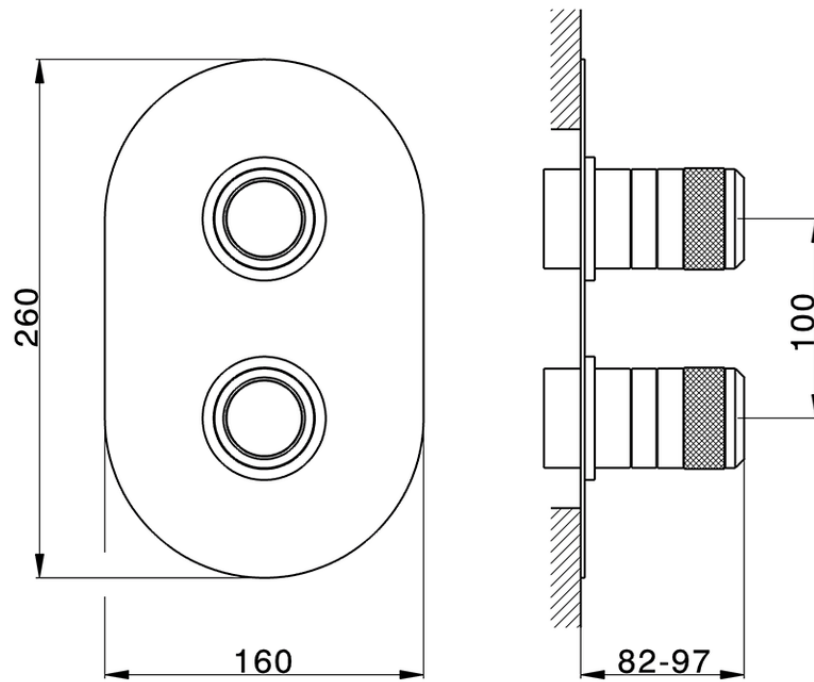

Exposed part for con.thermo.shower mixer, 3-outlet CHRONOS_CR019200

CR019200

<https://en.huberitalia.com/exposed-part-for-con-thermo-shower-mixer-3-outlet-chronos-cr019200>

Piastra/Plate/Plaque/Platte/Placa

2-3mm: XX 25-40 YY 76-91

10mm: XX 21-34 YY 70-83

ZB019200

<https://en.huberitalia.com/concealed-thermostatic-shower-mixer-3-outlet-concealed-zb019200>

2026-04-08