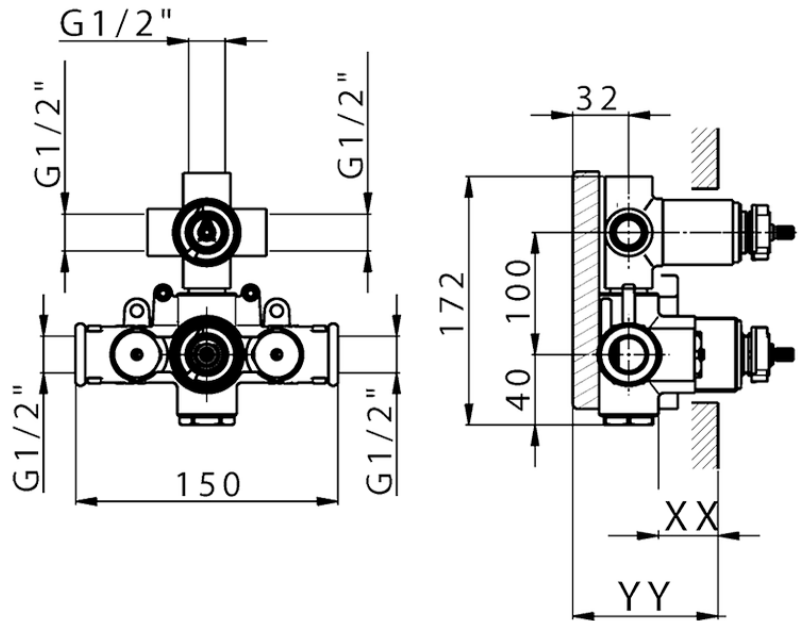

Exposed part for con.thermo.shower mixer, 3-outlet CHRONOS_CR019200

CR019200

<https://en.huberitalia.com/exposed-part-for-con-thermo-shower-mixer-3-outlet-chronos-cr019200>

Piastra/Plate/Plaque/Platte/Placa

2-3mm: XX 25-40 YY 76-91

10mm: XX 21-34 YY 70-83

ZB019200

<https://en.huberitalia.com/concealed-thermostatic-shower-mixer-3-outlet-concealed-zb019200>

2026-04-06