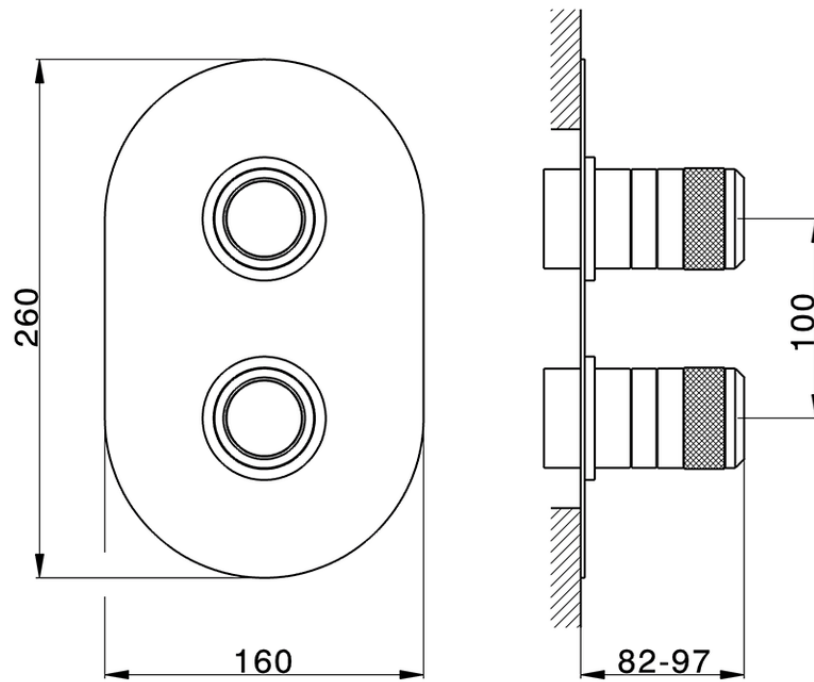

Exposed part for con.thermo.shower mixer, 3-outlet CHRONOS_CR019200

CR019200

<https://en.huberitalia.com/exposed-part-for-con-thermo-shower-mixer-3-outlet-chronos-cr019200>

Piastra/Plate/Plaque/Platte/Placa

2-3mm: XX 25-40 YY 76-91

10mm: XX 21-34 YY 70-83

ZB019200

<https://en.huberitalia.com/concealed-thermostatic-shower-mixer-3-outlet-concealed-zb019200>

2026-04-06