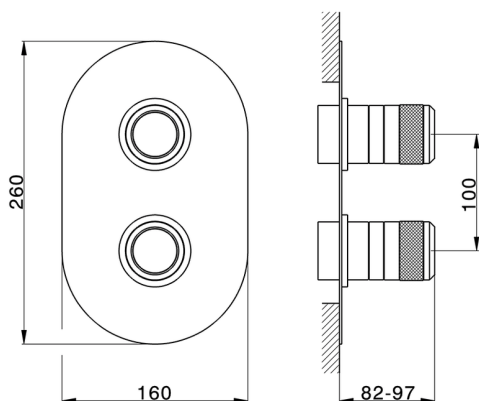

Exposed part for con.thermo.shower mixer, 3-outlet CHRONOS_CR019200

MODEL **CR019200**

Exposed part for con.thermo.shower mixer, 3-outlet, with 3 outlet deviasstop, without concealed part, for item ZB019200

Concealed thermostatic shower mixer, 3-outlet CONCEALED_ZB019200

MODEL **ZB019200**

Concealed thermostatic shower mixer, 3-outlet, with 1/2" 2-outlet deviatstop cartridge, without trim kit

AVAILABLE FINISHINGS

04 04 Without finishing

CHARACTERISTICS

Installation **Concealed**

Cartridge Spare Parts **24.04A.PP**

8x20 Plus P Thermostatic Valve

Concealed **1**

Piastra/Plate/Plaque/Platte/Placa

2-3mm: XX 25-40 YY 76-91