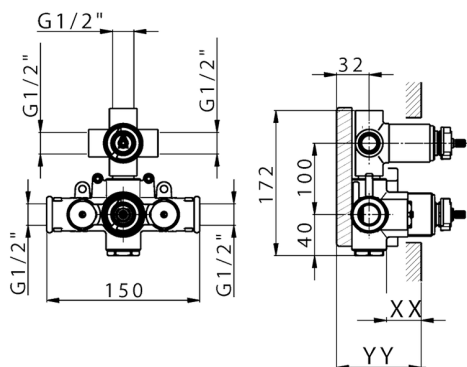

Concealed thermostatic shower mixer, 3-outlet CONCEALED_ZB019200

MODEL **ZB019200**

Concealed thermostatic shower mixer, 3-outlet, with 1/2" 2-outlet deviatstop cartridge, without trim kit

AVAILABLE FINISHINGS

04 04 Without finishing

CHARACTERISTICS

Installation **Concealed**

Cartridge Spare Parts **24.04A.PP**

8x20 Plus P Thermostatic Valve

Concealed **1**

Piastra/Plate/Plaque/Platte/Placa

2-3mm: XX 25-40 YY 76-91