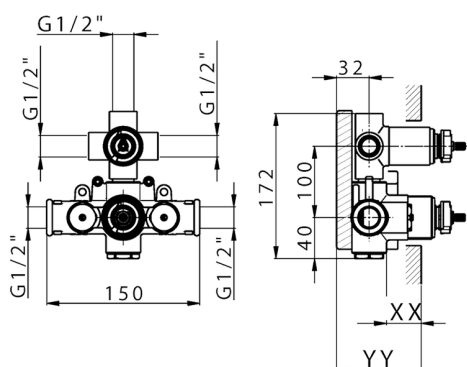

## Concealed thermostatic shower mixer, 3-outlet CONCEALED\_ZB019200

MODEL **ZB019200**

Concealed thermostatic shower mixer, 3-outlet, with 1/2" 2-outlet deviatstop cartridge, without trim kit

AVAILABLE FINISHINGS

**04** 04 Without finishing

CHARACTERISTICS

Installation **Concealed**

Cartridge Spare Parts **24.04A.PP**

**8x20 Plus P Thermostatic Valve**

Concealed **1**

Piastra/Plate/Plaque/Platte/Placa

2-3mm: XX 25-40 YY 76-91

10mm: XX 21-34 YY 70-83