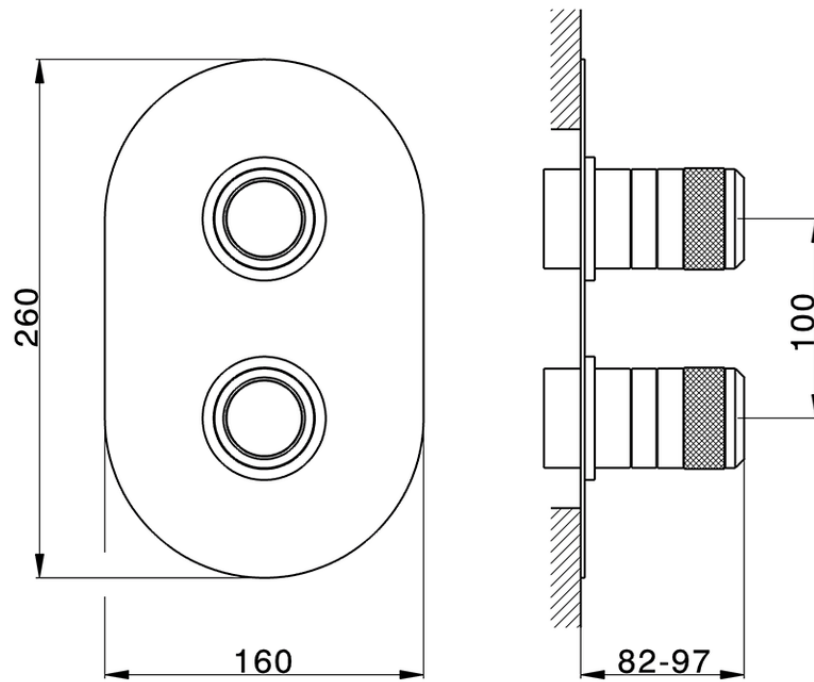

Exposed part for con.thermo.shower mixer, 3-outlet CHRONOS_CR019200

CR019200

<https://en.huberitalia.com/exposed-part-for-con-thermo-shower-mixer-3-outlet-chronos-cr019200>

Piastra/Plate/Plaque/Platte/Placa

2-3mm: XX 25-40 YY 76-91

10mm: XX 21-34 YY 70-83

ZB019200

<https://en.huberitalia.com/concealed-thermostatic-shower-mixer-3-outlet-concealed-zb019200>

2026-06-24