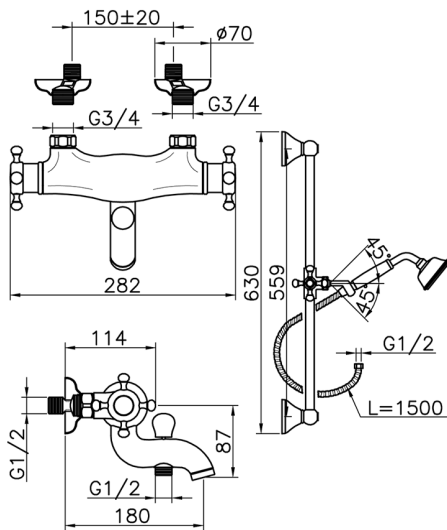

## Thermostatic bath-shower mixer with sliding bar VICTORIAN\_VTS27010

MODEL **VTS27010**

Thermostatic bath-shower mixer with sliding bar, 56 cm Sliding rail kit with sliding bracket, 78 mm Brass Classic One spray Handshower, 150 cm Brass flexible hose

### CHARACTERISTICS

Cartridge Spare Parts **24.04A.PP**  
**8x20 Plus P Thermostatic Valve**