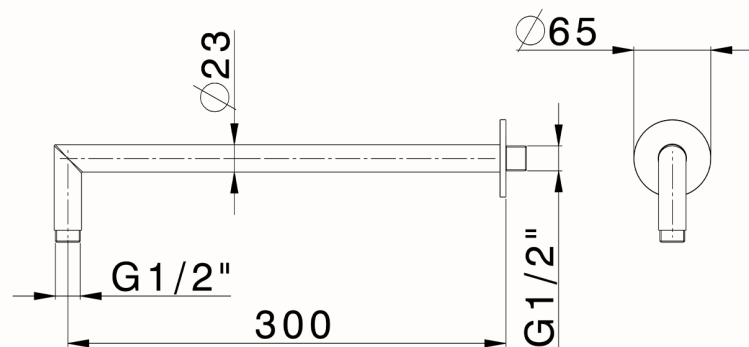

Shower arm SHOWER_SS013541

MODEL **SS013541**

Shower arm, 300 mm length, Inox AISI 316L

AVAILABLE FINISHINGS

 **D1** D1 Brushed Inox

CHARACTERISTICS

2026-04-07