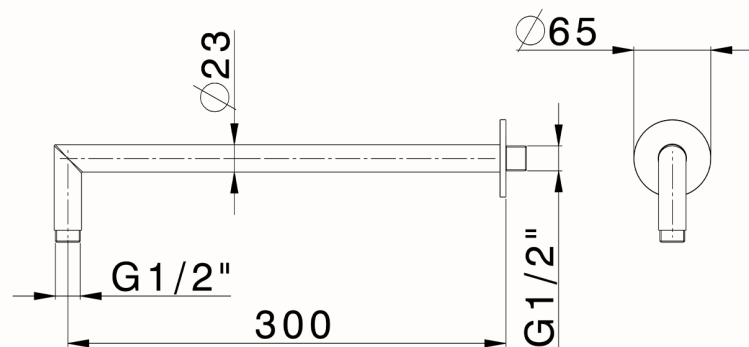

Shower arm SHOWER_SS013541

MODEL **SS013541**

Shower arm, 300 mm length, Inox AISI 316L

AVAILABLE FINISHINGS

 **D1** D1 Brushed Inox

CHARACTERISTICS

2026-06-13