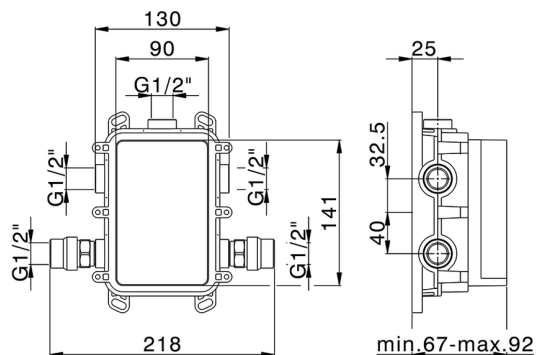

Thermostatic

The Huber thermostatic is your personal water manager, helping you to handle, control and save water and energy.