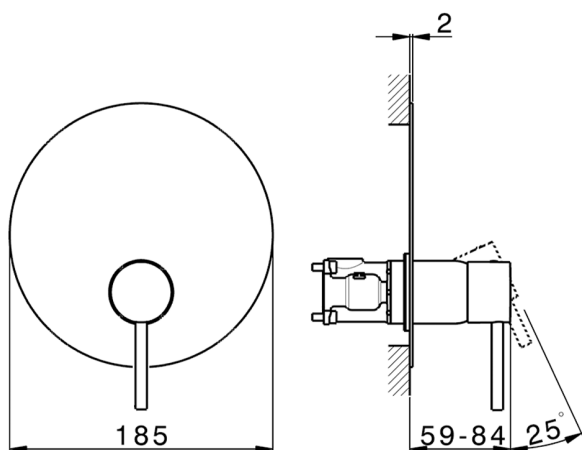

Exposed part for Single Lever One Box Valve ONE BOX_K20BM010

MODEL **K20BM010**

Exposed part for Single Lever One Box Valve, 1 Outlet, Minimum depth of installation: 67 mm, without concealed part, for items ZB00B030-ZB00B031