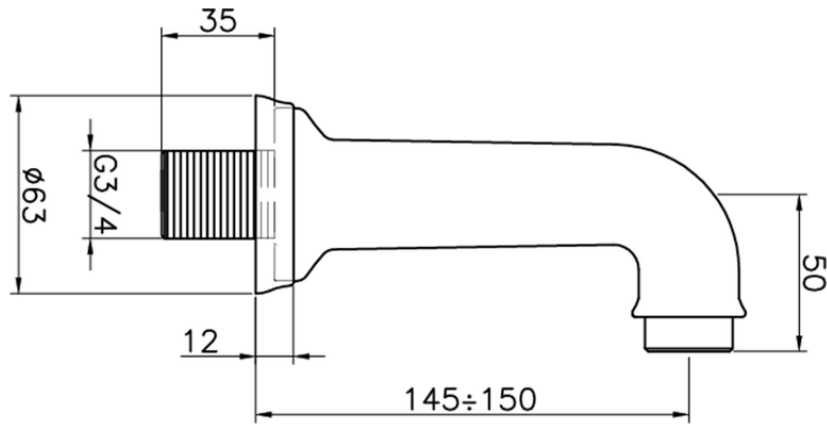

Bath spout COMPONENTS_64.04.

64.04.

<https://en.huberitalia.com/bath-spout-components-64-04>

2024-11-15