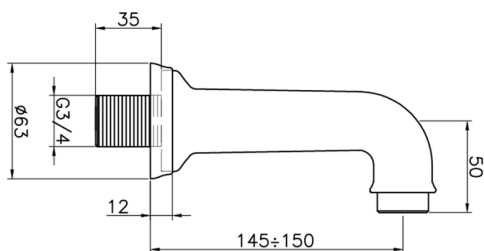

Bath spout COMPONENTS_64.04.

MODEL **64.04.**

Bath spout, wall mounted, 3/4" M connection

AVAILABLE FINISHINGS

- **AC** AC Satin Brushed Nickel
- **AG** AG Antique Gold
- **BA** BA Old Bronze
- **CR** CR Chrome

CHARACTERISTICS

2024-11-15