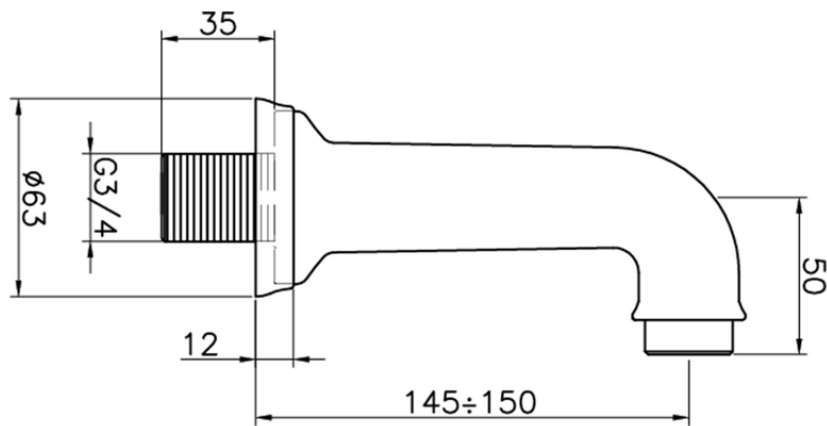

Bath spout COMPONENTS_64.04.

64.04.

<https://en.huberitalia.com/bath-spout-components-64-04>

2024-11-15