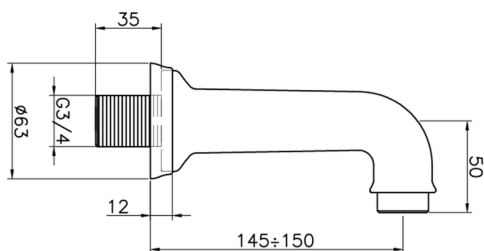

Bath spout COMPONENTS_64.04.

MODEL **64.04.**

Bath spout, wall mounted, 3/4" M connection

AVAILABLE FINISHINGS

-  **AC** AC Satin Brushed Nickel
-  **AG** AG Antique Gold
-  **BA** BA Old Bronze
-  **CR** CR Chrome