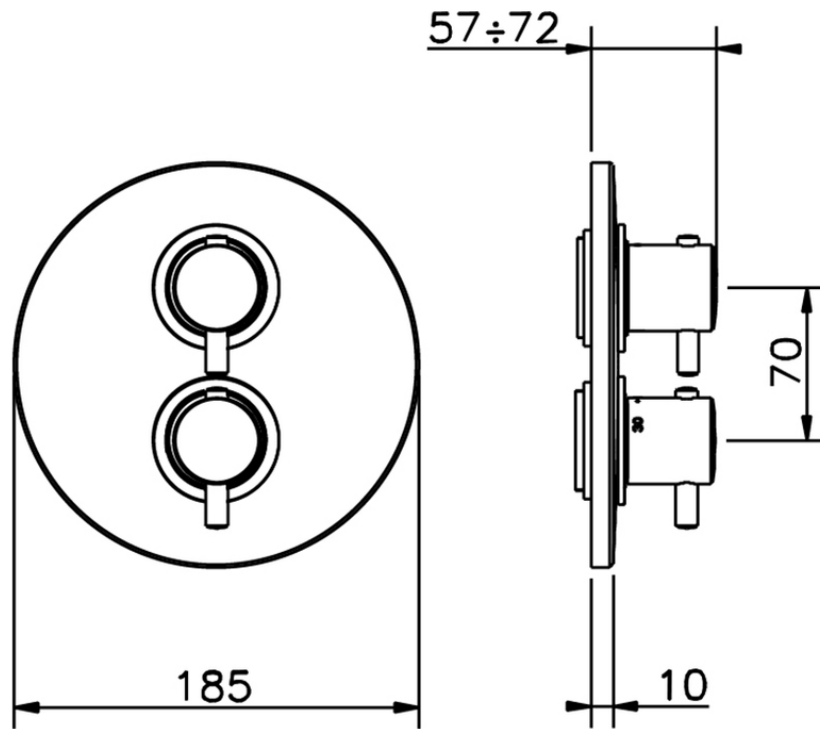

Exposed part for 1-outlet con.thermo.shower valve TRATTO EVO_TV007300

TV007300

<https://en.huberitalia.com/exposed-part-for-1-outlet-con-thermo-shower-valve-tratto-evo-tv007300>

Piastra/Plate/Plaque/Platte/Placa

2-3mm: XX 25-40 YY 76-91

10 mm: XX 16-31 YY 65-80

ZB007301

<https://en.huberitalia.com/1-outlet-concealed-thermostatic-shower-valve-concealed-zb007301>

2025-01-15