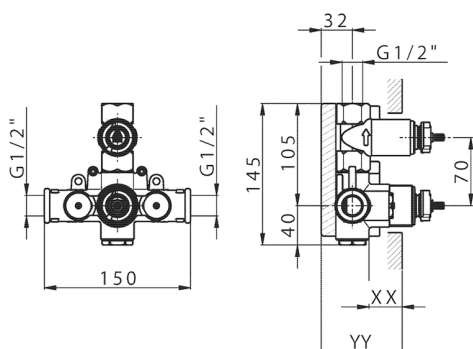

1-outlet Concealed thermostatic shower valve CONCEALED_ZB007301

MODEL **ZB007301**

1-outlet Concealed thermostatic shower valve, with stopvalve, without trim kit

AVAILABLE FINISHINGS

CHARACTERISTICS

Installation **Concealed**

Cartridge Spare Parts **24.04A.PP**

8x20 Plus P Thermostatic Valve

Concealed **1**

Piastra/Plate/Plaque/Platte/Placa

2-3mm: XX 25-40 YY 76-91

10 mm: XX 16-31 YY 65-80

Thermostatic

The Huber thermostatic is your personal water manager, helping you to handle, control and save water and energy.