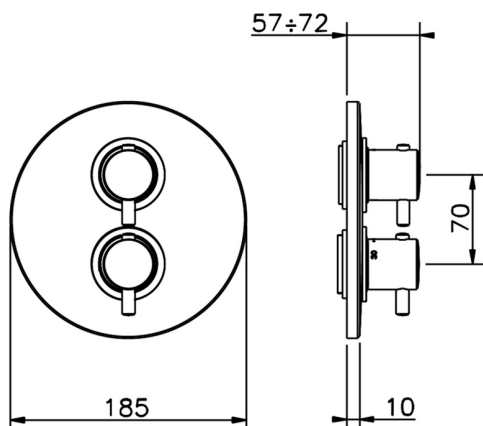

Exposed part for 1-outlet con.thermo.shower valve TRATTO EVO_TV007300

MODEL **TV007300**

Exposed part for 1-outlet thermostatic mixer, with stopvalve, without concealed part, for items ZB007301-ZB007361

AVAILABLE FINISHINGS

CHARACTERISTICS

Installation **Concealed**

Required concealed parts **ZB007301**

Thermostatic

The Huber thermostatic is your personal water manager, helping you to handle, control and save water and energy.