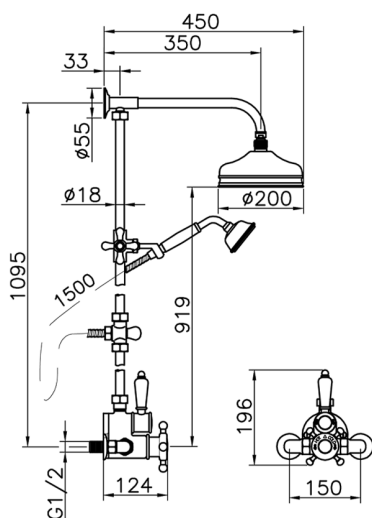

CHARACTERISTICS

Cartridge Spare Parts **24.04A.PP**

8x20 Plus P Thermostatic Valve

Thermostatic

The Huber thermostatic is your personal water manager, helping you to handle, control and save water and energy.