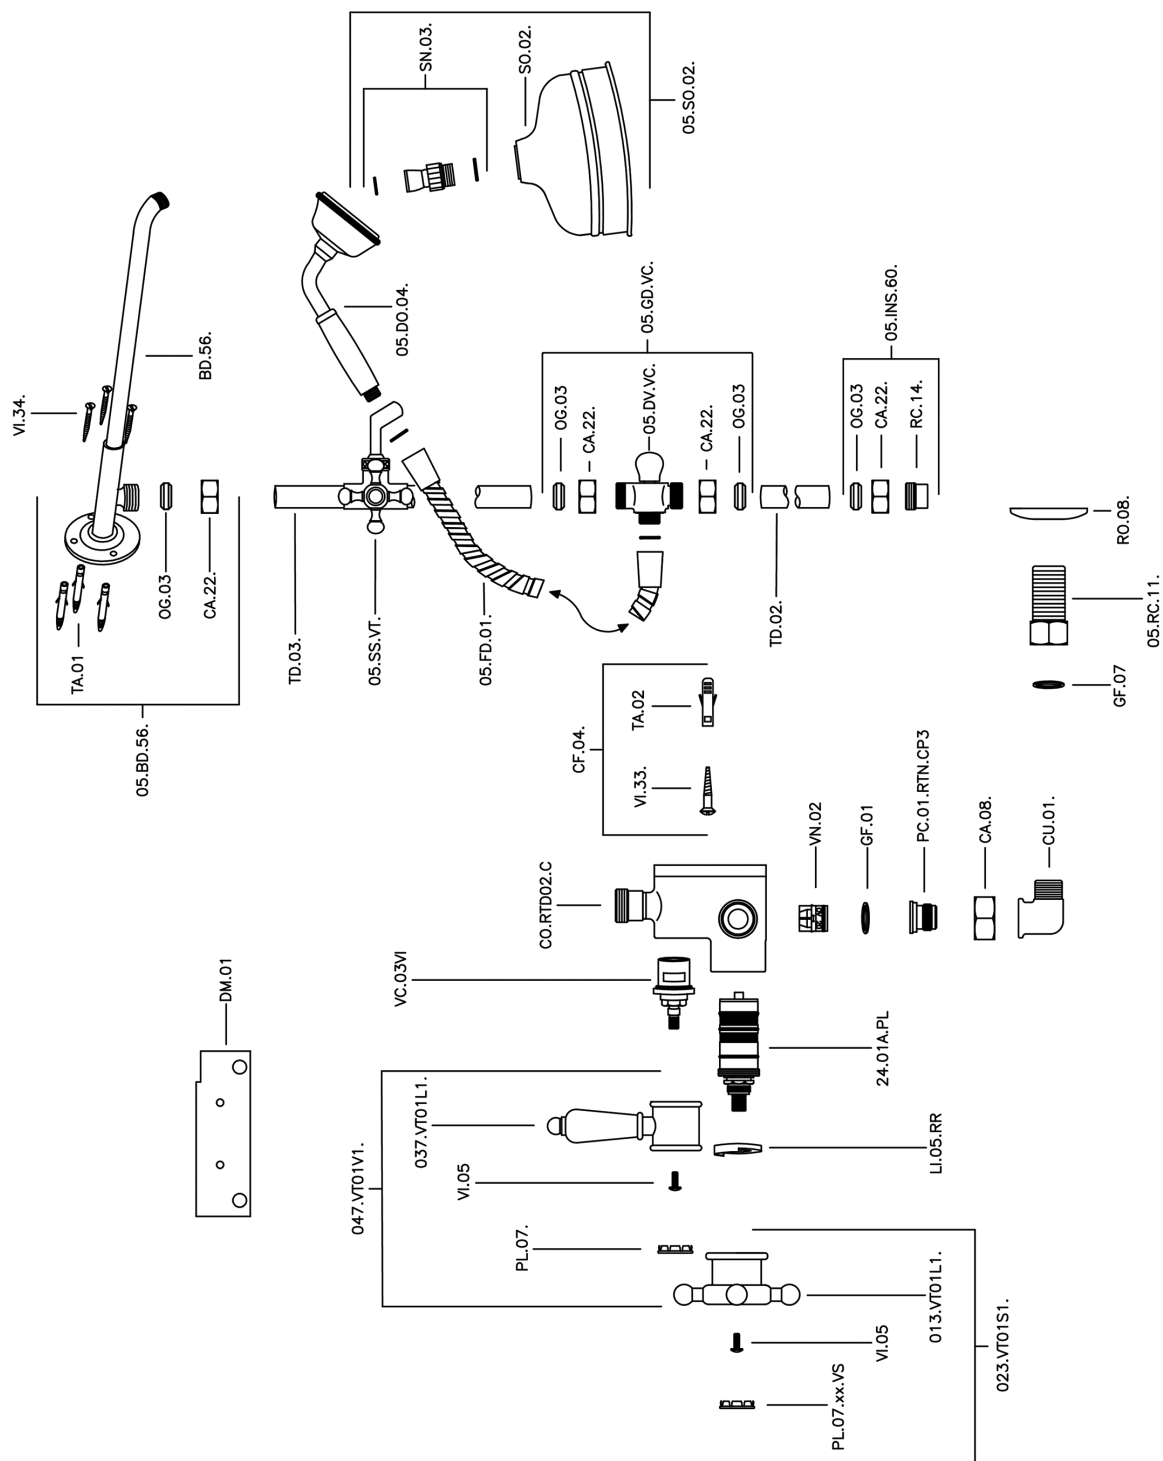

2-function Thermostatic shower set COLUMNS_590.VT21H.

MODEL **590.VT21H.**

2-function Thermostatic shower set, 2-outlet diverter, not Adjustable Column, sliding handshower bracket, 78 mm Brass Classic one spray handshower, 200 mm Brass round showerhead, 150 cm Brass flexible hose

AVAILABLE FINISHINGS

-  **AC** AC Satin Brushed Nickel
-  **AG** AG Antique Gold
-  **BA** BA Old Bronze
-  **CR** CR Chrome
-  **2W** 2W Brushed Gold

CHARACTERISTICS

Cartridge Spare Parts **24.04A.PP**

8x20 Plus P Thermostatic Valve

Thermostatic

The Huber thermostatic is your personal water manager, helping you to handle, control and save water and energy.

2-function Thermostatic shower set COLUMNS_590.VT21H.

590.VT21H.

<https://en.huberitalia.com/2-function-thermostatic-shower-set-columns-590-vt21h>