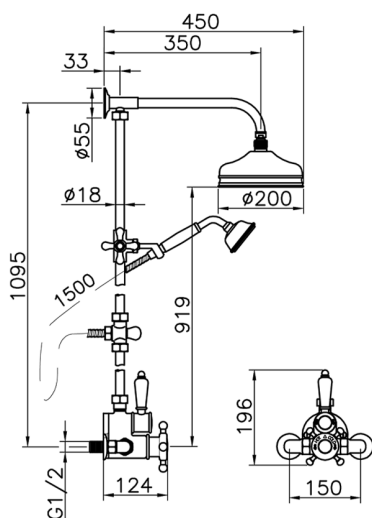

2-function Thermostatic shower set COLUMNS_590.VT21H.

MODEL **590.VT21H.**

2-function Thermostatic shower set, 2-outlet diverter, not Adjustable Column, sliding handshower bracket, 78 mm Brass Classic one spray handshower, 200 mm Brass round showerhead, 150 cm Brass flexible hose

AVAILABLE FINISHINGS

-  **AC** AC Satin Brushed Nickel
-  **AG** AG Antique Gold
-  **BA** BA Old Bronze
-  **CR** CR Chrome
-  **2W** 2W Brushed Gold

CHARACTERISTICS

Cartridge Spare Parts **24.04A.PP**

8x20 Plus P Thermostatic Valve