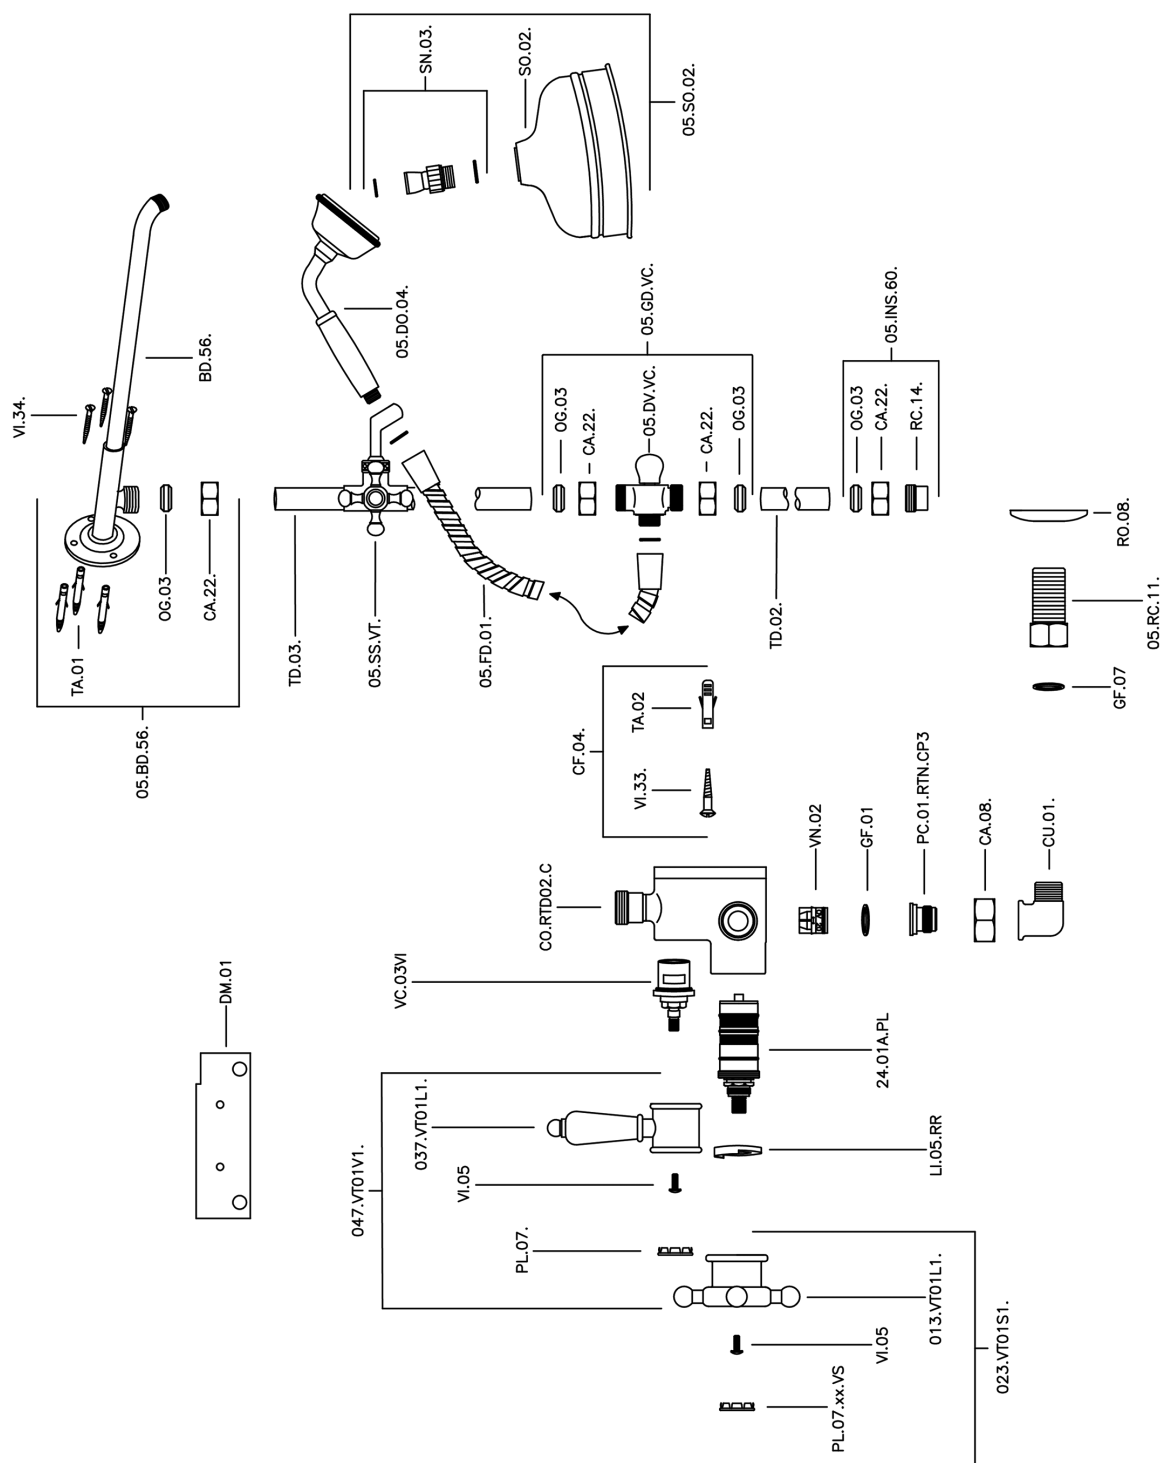

## 2-function Thermostatic shower set COLUMNS\_590.VT21H.

MODEL **590.VT21H.**

2-function Thermostatic shower set, 2-outlet diverter, not Adjustable Column, sliding handshower bracket, 78 mm Brass Classic one spray handshower, 200 mm Brass round showerhead, 150 cm Brass flexible hose

### CHARACTERISTICS

Cartridge Spare Parts **24.04A.PP**  
**8x20 Plus P Thermostatic Valve**

## 2-function Thermostatic shower set COLUMNS\_590.VT21H.

590.VT21H.

<https://en.huberitalia.com/2-function-thermostatic-shower-set-columns-590-vt21h>

2026-04-08