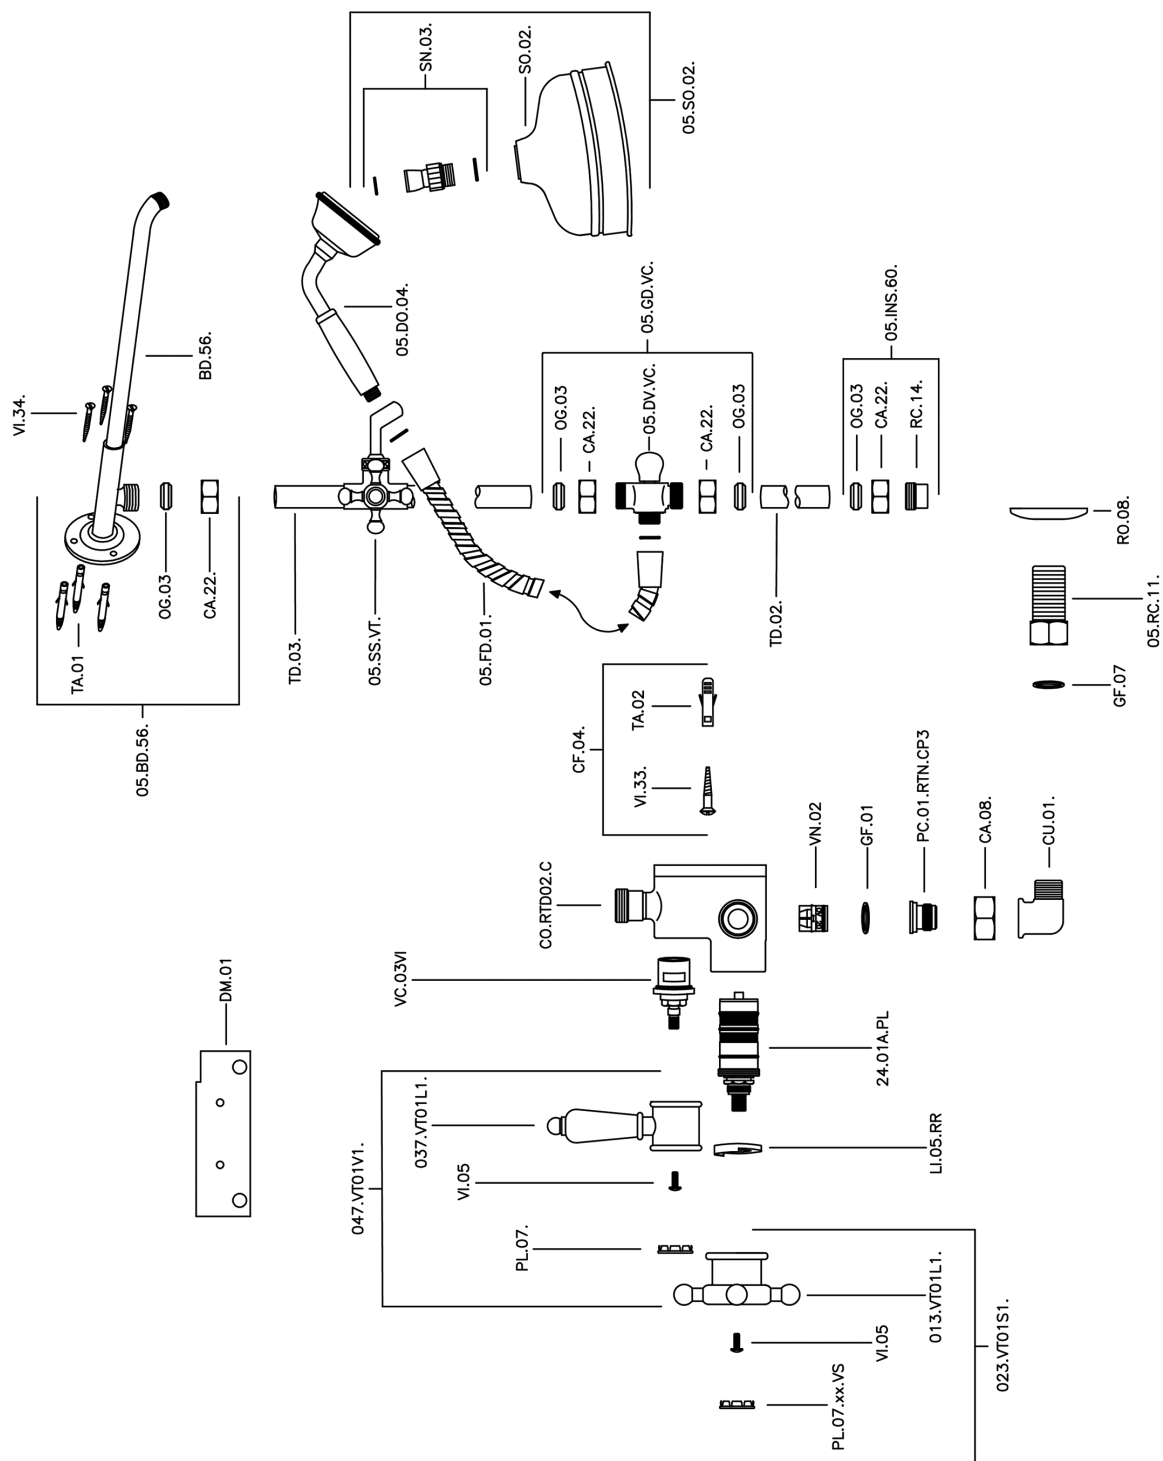

2-function Thermostatic shower set COLUMNS_590.VT21H.

MODEL **590.VT21H.**

2-function Thermostatic shower set, 2-outlet diverter, not Adjustable Column, sliding handshower bracket, 78 mm Brass Classic one spray handshower, 200 mm Brass round showerhead, 150 cm Brass flexible hose

AVAILABLE FINISHINGS

-  **AC** AC Satin Brushed Nickel
-  **AG** AG Antique Gold
-  **BA** BA Old Bronze
-  **CR** CR Chrome
-  **2W** 2W Brushed Gold

CHARACTERISTICS

Cartridge Spare Parts **24.04A.PP**
8x20 Plus P Thermostatic Valve

Thermostatic

The Huber thermostatic is your personal water manager, helping you to handle, control and save water and energy.

2-function Thermostatic shower set COLUMNS_590.VT21H.

590.VT21H.

<https://en.huberitalia.com/2-function-thermostatic-shower-set-columns-590-vt21h>