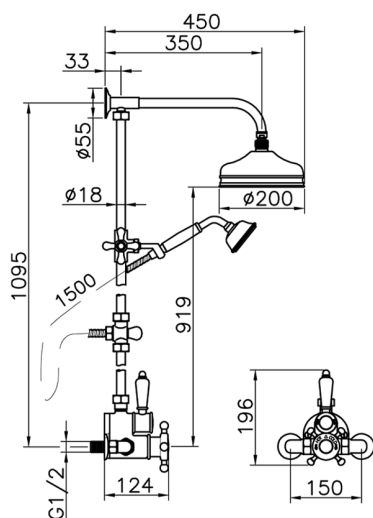

2-function Thermostatic shower set COLUMNS_590.VT21H.

MODEL **590.VT21H.**

2-function Thermostatic shower set, 2-outlet diverter, not Adjustable Column, sliding handshower bracket, 78 mm Brass Classic one spray handshower, 200 mm Brass round showerhead, 150 cm Brass flexible hose

AVAILABLE FINISHINGS

-  **AC** AC Satin Brushed Nickel
-  **AG** AG Antique Gold
-  **BA** BA Old Bronze
-  **CR** CR Chrome
-  **2W** 2W Brushed Gold

CHARACTERISTICS

Cartridge Spare Parts **24.04A.PP**
8x20 Plus P Thermostatic Valve