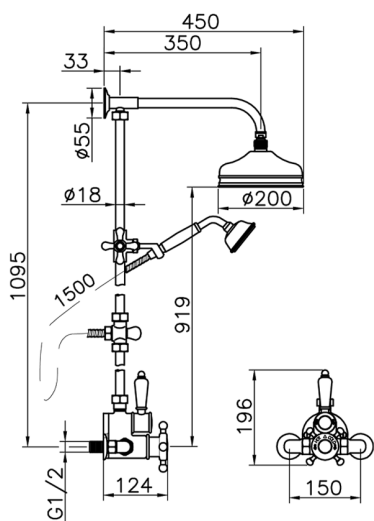

2-function Thermostatic shower set COLUMNS_590.VT21H.

MODEL **590.VT21H.**

2-function Thermostatic shower set, 2-outlet diverter, not Adjustable Column, sliding handshower bracket, 78 mm Brass Classic one spray handshower, 200 mm Brass round showerhead, 150 cm Brass flexible hose

AVAILABLE FINISHINGS

-  **AC** AC Satin Brushed Nickel
-  **AG** AG Antique Gold
-  **BA** BA Old Bronze
-  **CR** CR Chrome
-  **2W** 2W Brushed Gold

CHARACTERISTICS

Cartridge Spare Parts **24.04A.PP**
8x20 Plus P Thermostatic Valve