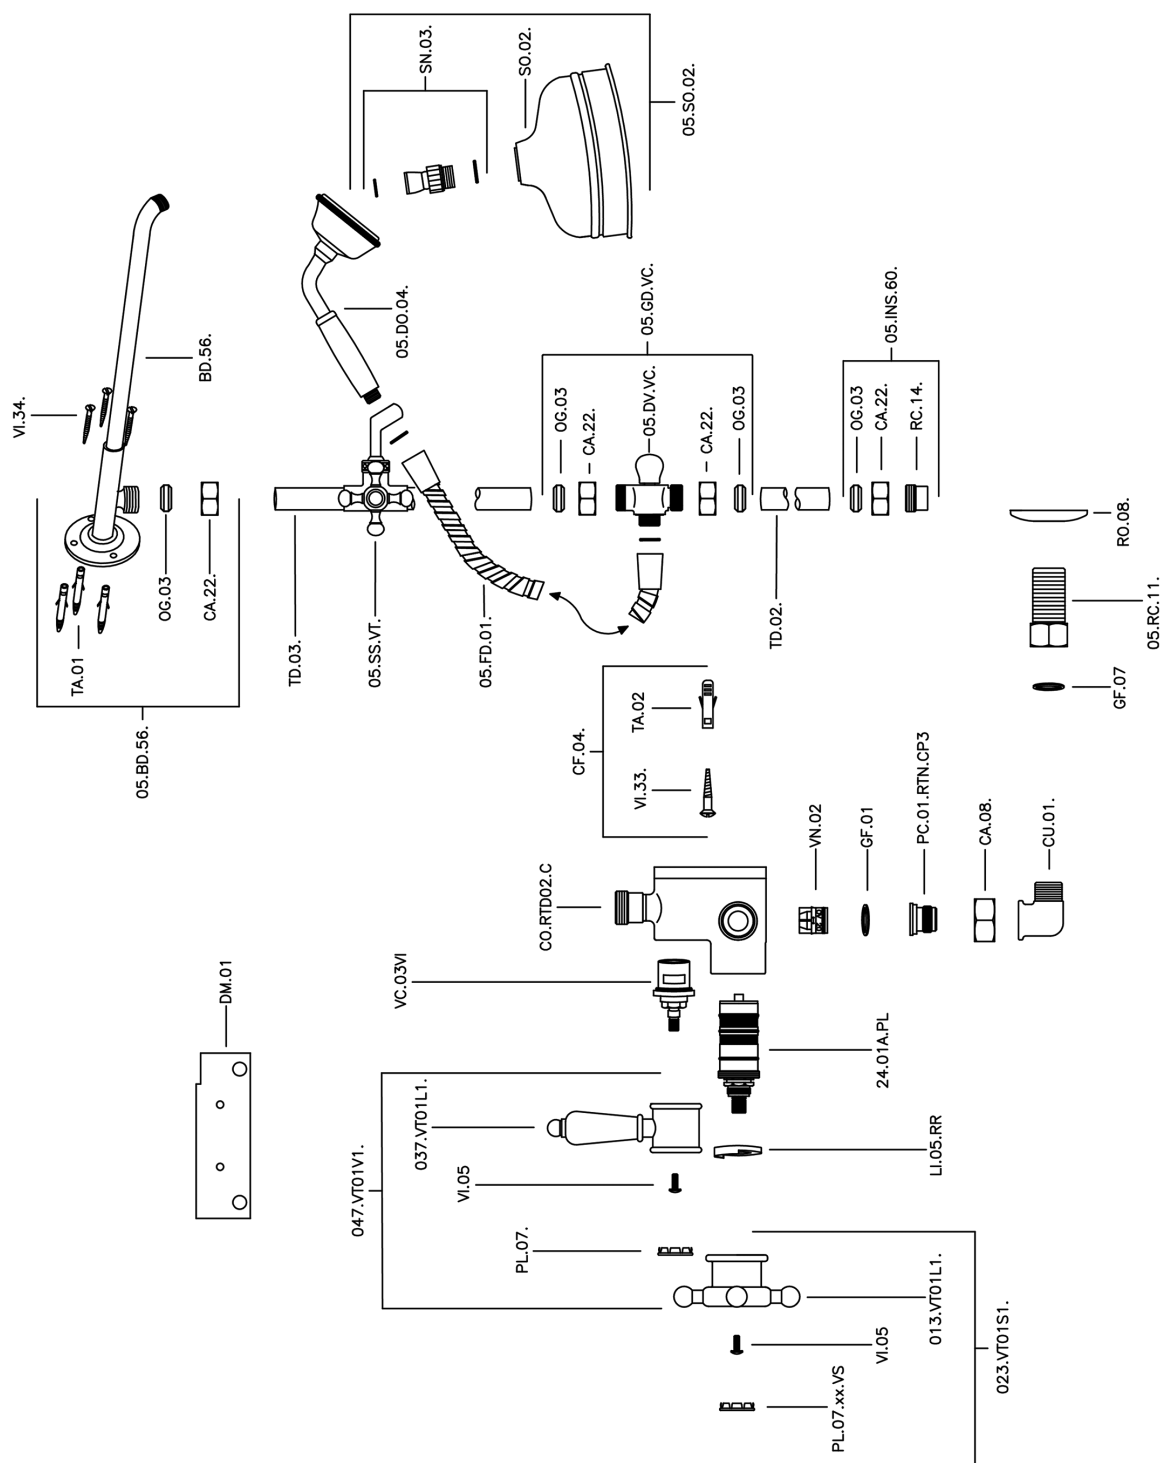

2-function Thermostatic shower set COLUMNS_590.VT21H.

MODEL **590.VT21H.**

2-function Thermostatic shower set, 2-outlet diverter, not Adjustable Column, sliding handshower bracket, 78 mm Brass Classic one spray handshower, 200 mm Brass round showerhead, 150 cm Brass flexible hose

AVAILABLE FINISHINGS

-  **AC** AC Satin Brushed Nickel
-  **AG** AG Antique Gold
-  **BA** BA Old Bronze
-  **CR** CR Chrome
-  **2W** 2W Brushed Gold

CHARACTERISTICS

Cartridge Spare Parts **24.04A.PP**
8x20 Plus P Thermostatic Valve

Thermostatic

The Huber thermostatic is your personal water manager, helping you to handle, control and save water and energy.

2-function Thermostatic shower set COLUMNS_590.VT21H.

590.VT21H.

<https://en.huberitalia.com/2-function-thermostatic-shower-set-columns-590-vt21h>