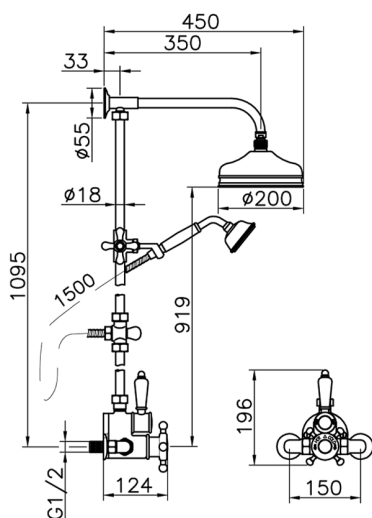

## 2-function Thermostatic shower set COLUMNS\_590.VT21H.

MODEL **590.VT21H.**

2-function Thermostatic shower set, 2-outlet diverter, not Adjustable Column, sliding handshower bracket, 78 mm Brass Classic one spray handshower, 200 mm Brass round showerhead, 150 cm Brass flexible hose

### CHARACTERISTICS

Cartridge Spare Parts **24.04A.PP**  
**8x20 Plus P Thermostatic Valve**