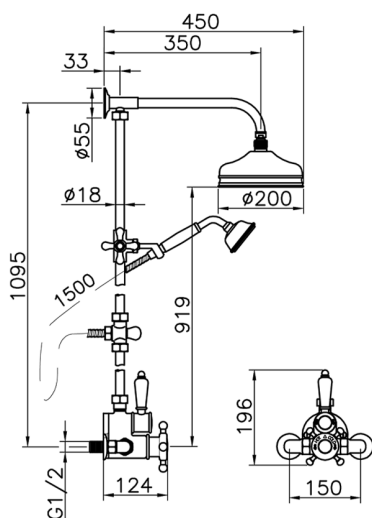

2-function Thermostatic shower set COLUMNS_590.VT21H.

MODEL **590.VT21H.**

2-function Thermostatic shower set, 2-outlet diverter, not Adjustable Column, sliding handshower bracket, 78 mm Brass Classic one spray handshower, 200 mm Brass round showerhead, 150 cm Brass flexible hose

AVAILABLE FINISHINGS

-  **AC** AC Satin Brushed Nickel
-  **AG** AG Antique Gold
-  **BA** BA Old Bronze
-  **CR** CR Chrome
-  **2W** 2W Brushed Gold

CHARACTERISTICS

Cartridge Spare Parts **24.04A.PP**
8x20 Plus P Thermostatic Valve