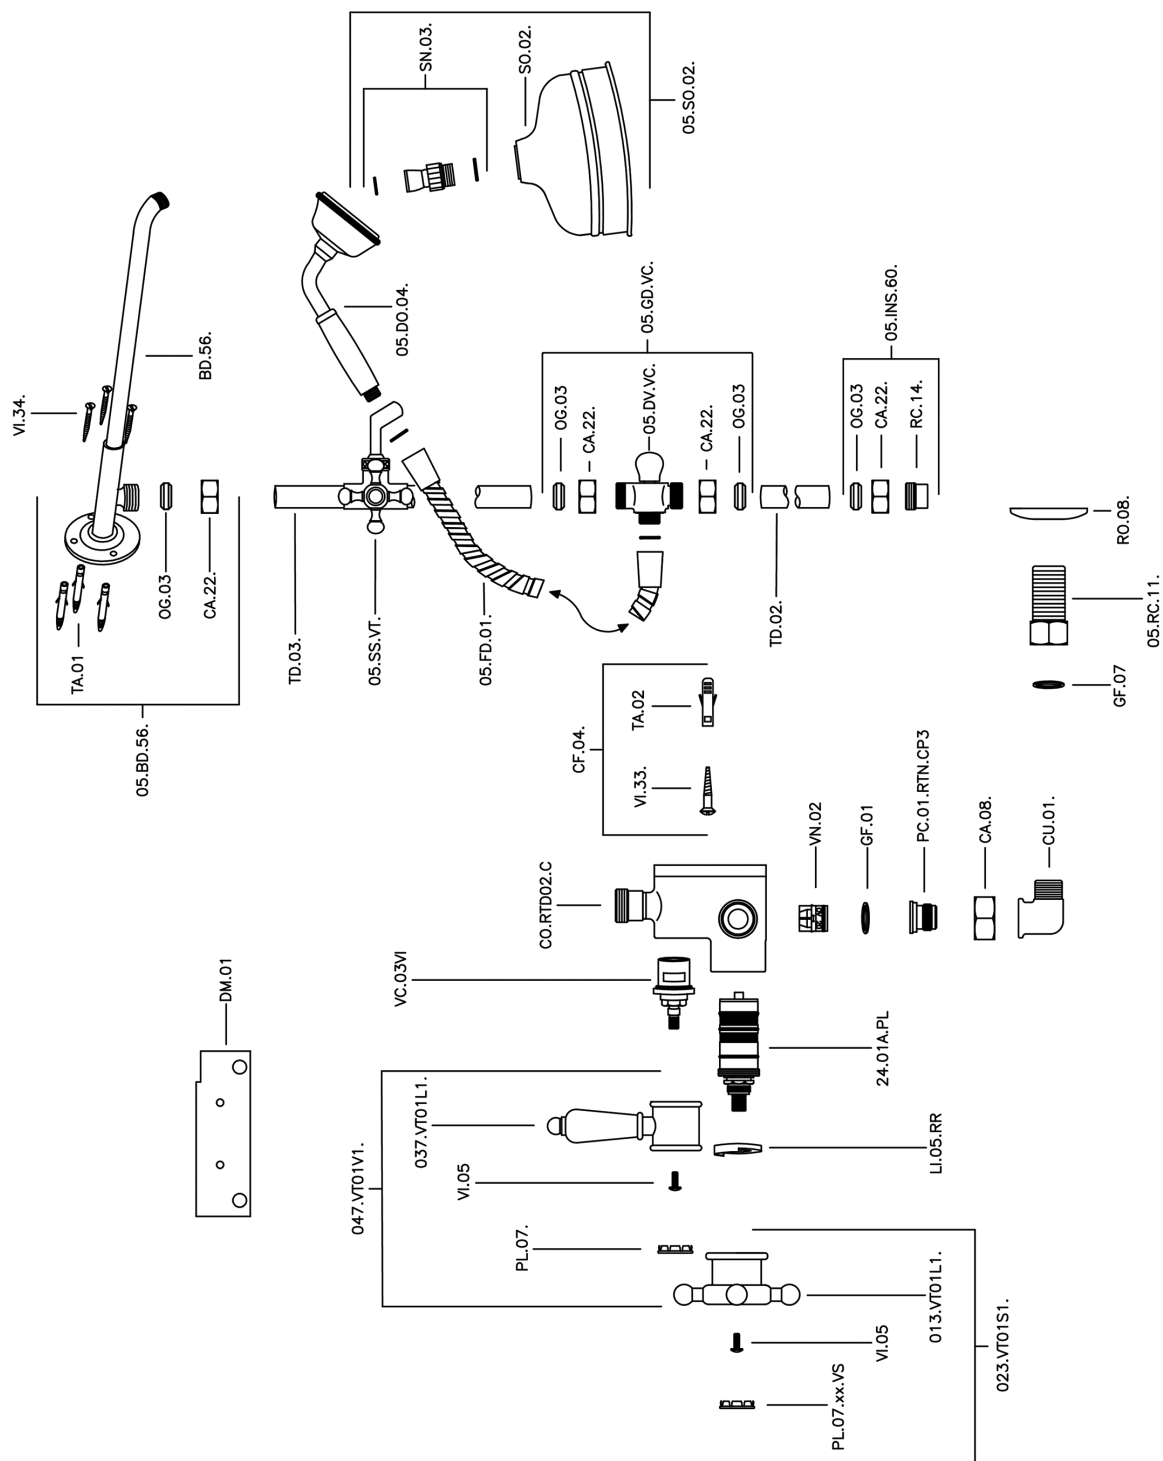

## 2-function Thermostatic shower set COLUMNS\_590.VT21H.

MODEL **590.VT21H.**

2-function Thermostatic shower set, 2-outlet diverter, not Adjustable Column, sliding handshower bracket, 78 mm Brass Classic one spray handshower, 200 mm Brass round showerhead, 150 cm Brass flexible hose

### CHARACTERISTICS

Cartridge Spare Parts **24.04A.PP**  
**8x20 Plus P Thermostatic Valve**

## 2-function Thermostatic shower set COLUMNS\_590.VT21H.

590.VT21H.

<https://en.huberitalia.com/2-function-thermostatic-shower-set-columns-590-vt21h>

2026-04-07