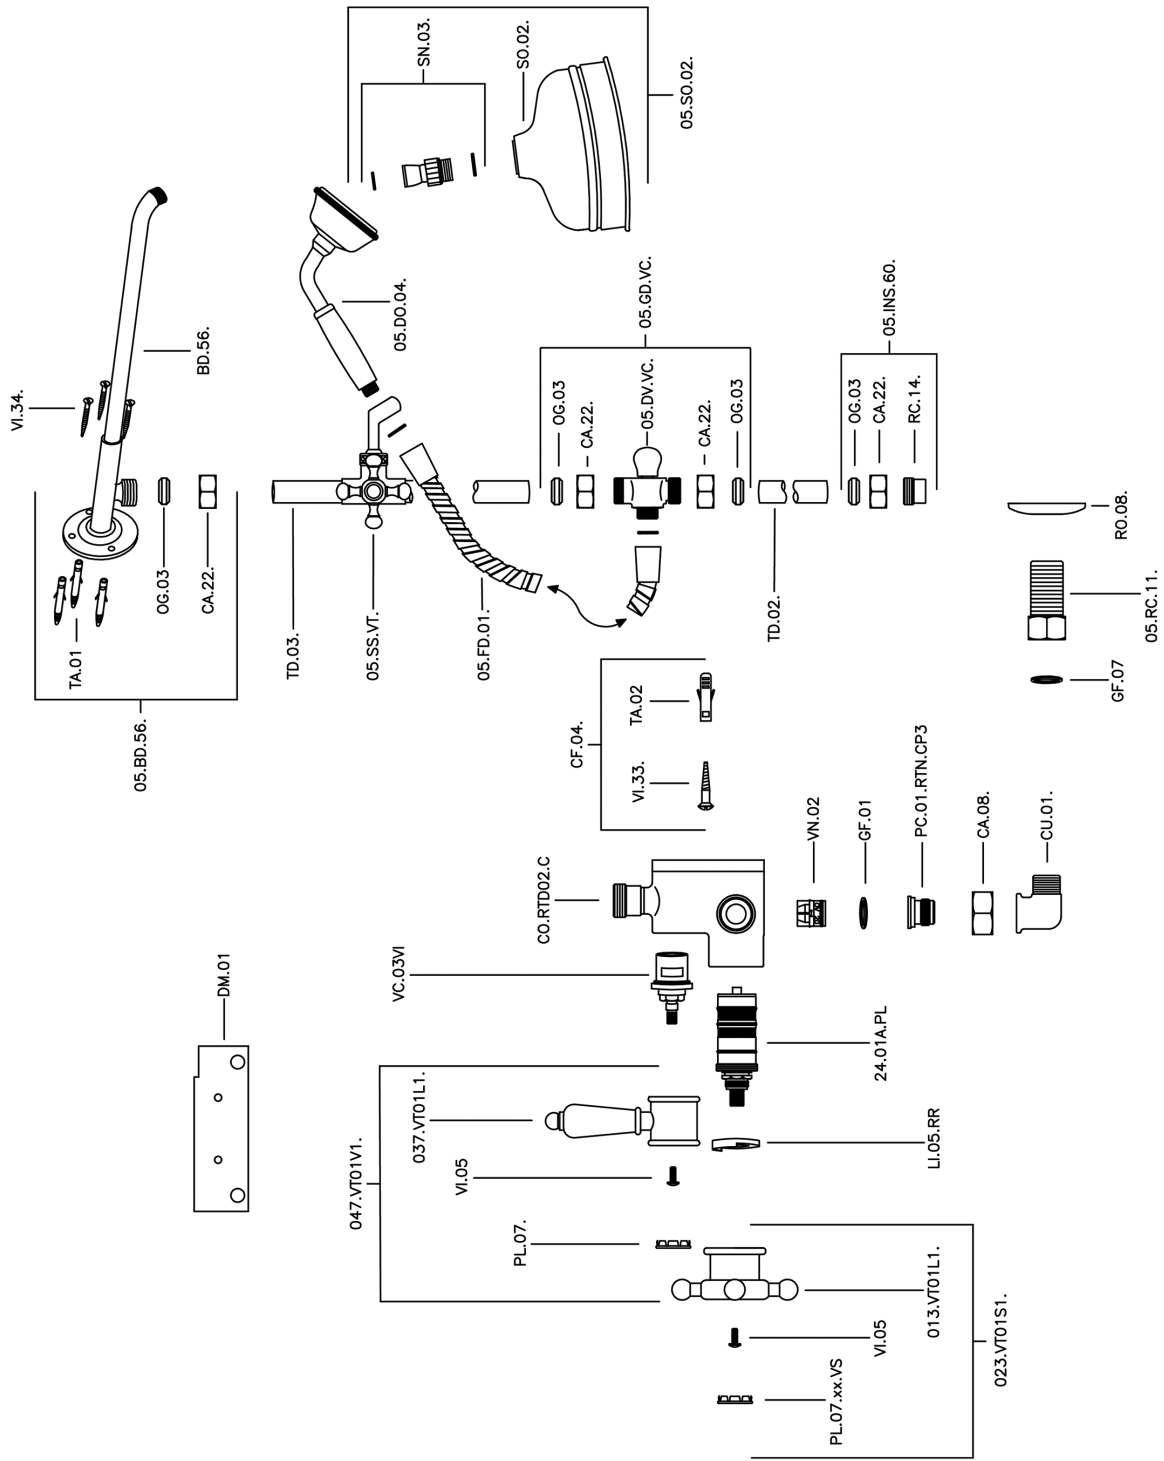

2-function Thermostatic shower set COLUMNS_590.VT21H.

MODEL **590.VT21H.**

2-function Thermostatic shower set, 2-outlet diverter, not Adjustable Column, sliding handshower bracket, 78 mm Brass Classic one spray handshower, 200 mm Brass round showerhead, 150 cm Brass flexible hose

AVAILABLE FINISHINGS

-  **AC** AC Satin Brushed Nickel
-  **AG** AG Antique Gold
-  **BA** BA Old Bronze
-  **CR** CR Chrome
-  **2W** 2W Brushed Gold

CHARACTERISTICS

Cartridge Spare Parts **24.04A.PP**
8x20 Plus P Thermostatic Valve

Thermostatic

The Huber thermostatic is your personal water manager, helping you to handle, control and save water and energy.

2-function Thermostatic shower set COLUMNS_590.VT21H.

590.VT21H.

<https://en.huberitalia.com/2-function-thermostatic-shower-set-columns-590-vt21h>