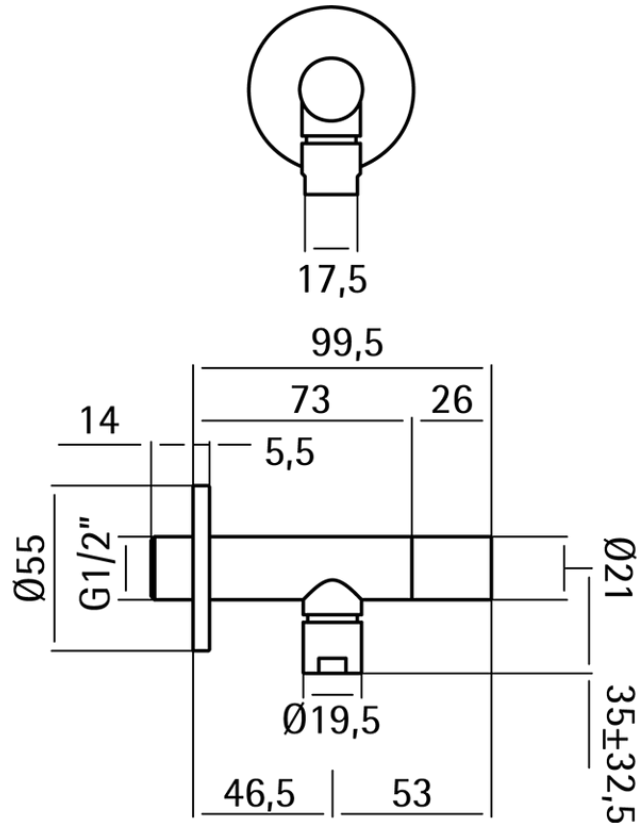

Supply valve LYNOX_ZB002930

ZB002930

<https://en.huberitalia.com/supply-valve-lynnox-zb002930>

2024-12-18