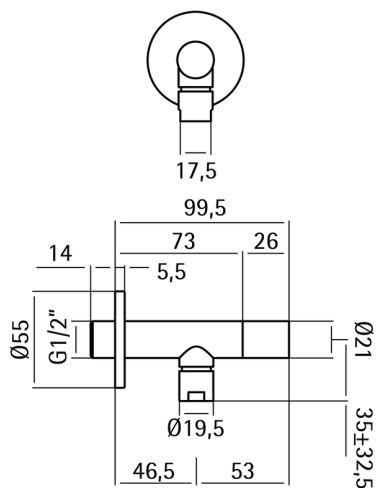

Supply valve LYNOX_ZB002930

MODEL **ZB002930**

Supply valve, Inox AISI 304

AVAILABLE FINISHINGS

CHARACTERISTICS

2024-12-18