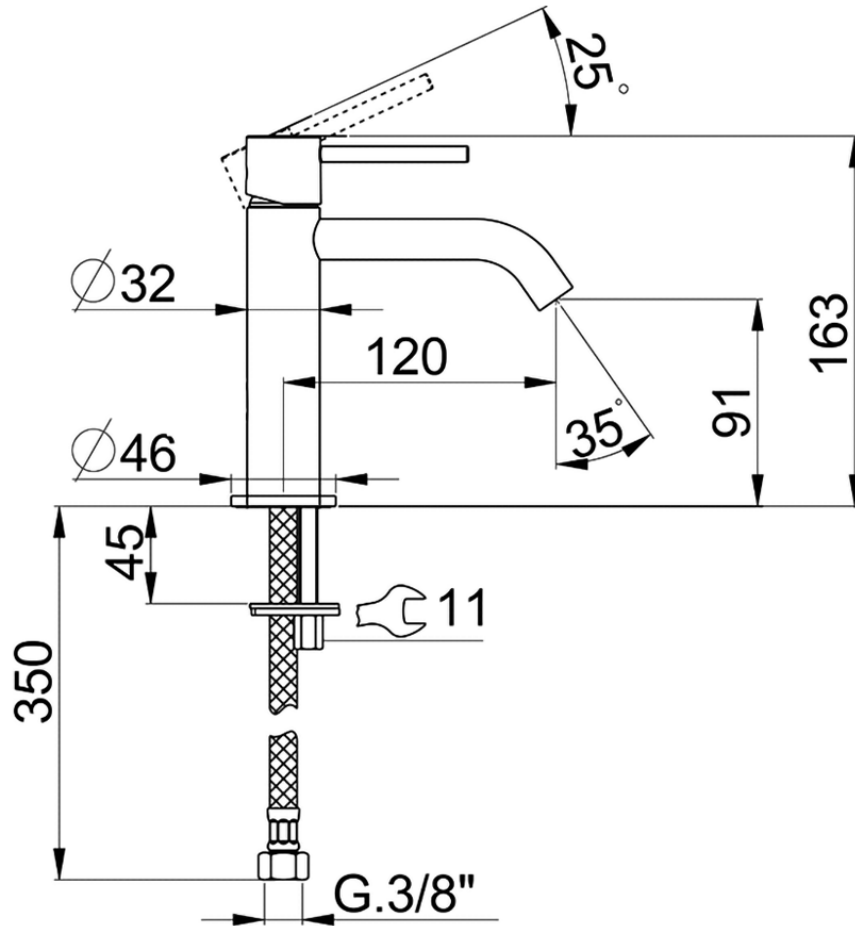

Single lever 'large' washbasin mixer M32_MT000504

MT000504

<https://en.huberitalia.com/single-lever-large-washbasin-mixer-m32-mt000504>

2026-04-08