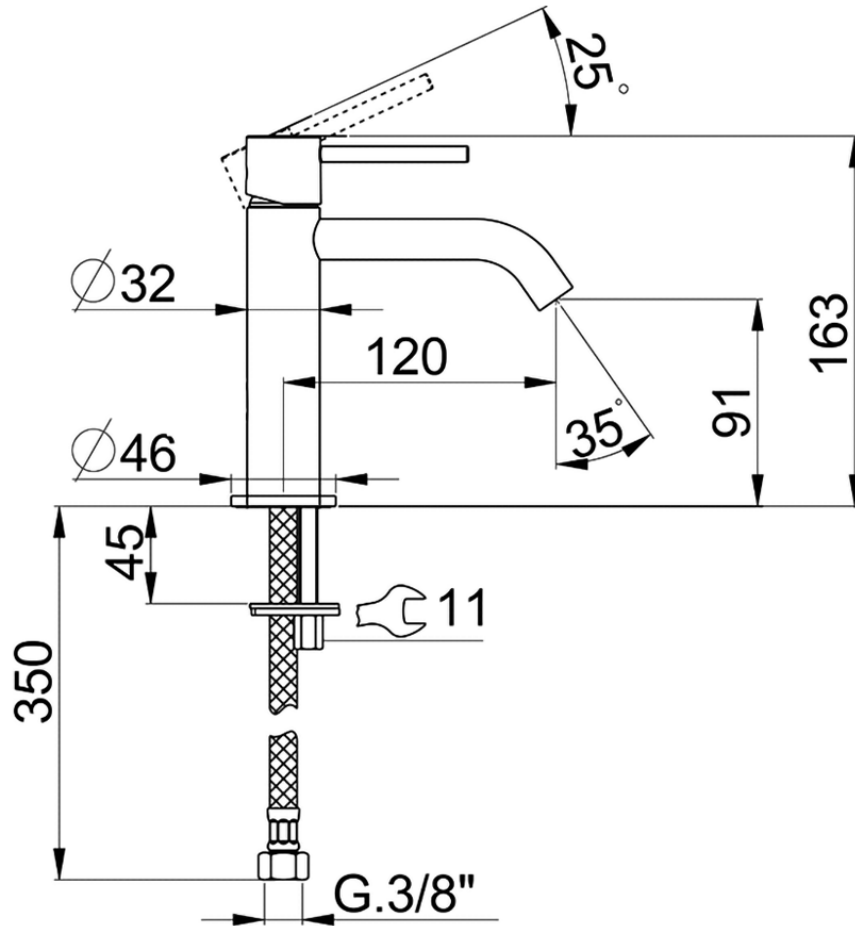

Single lever 'large' washbasin mixer M32\_MT000504

MT000504

<https://en.huberitalia.com/single-lever-large-washbasin-mixer-m32-mt000504>

2026-06-27