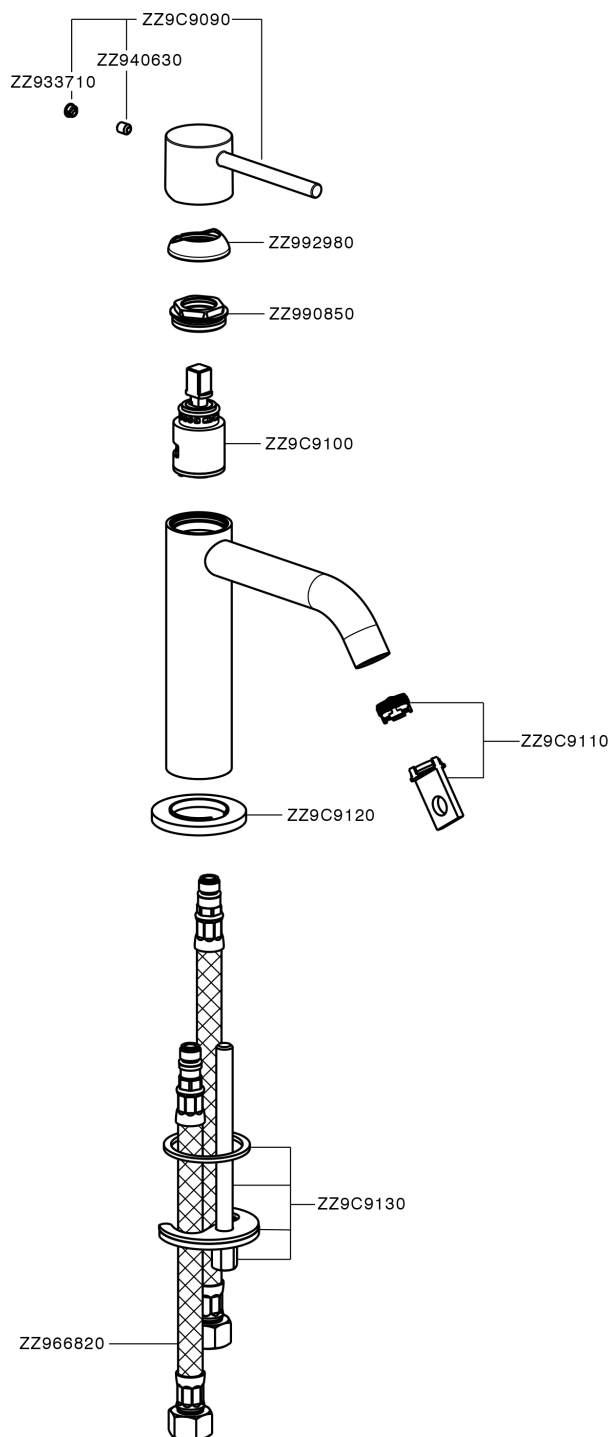

## Single lever 'large' washbasin mixer M32\_MT000504

MT000504

<https://en.huberitalia.com/single-lever-large-washbasin-mixer-m32-mt000504>

2026-06-27