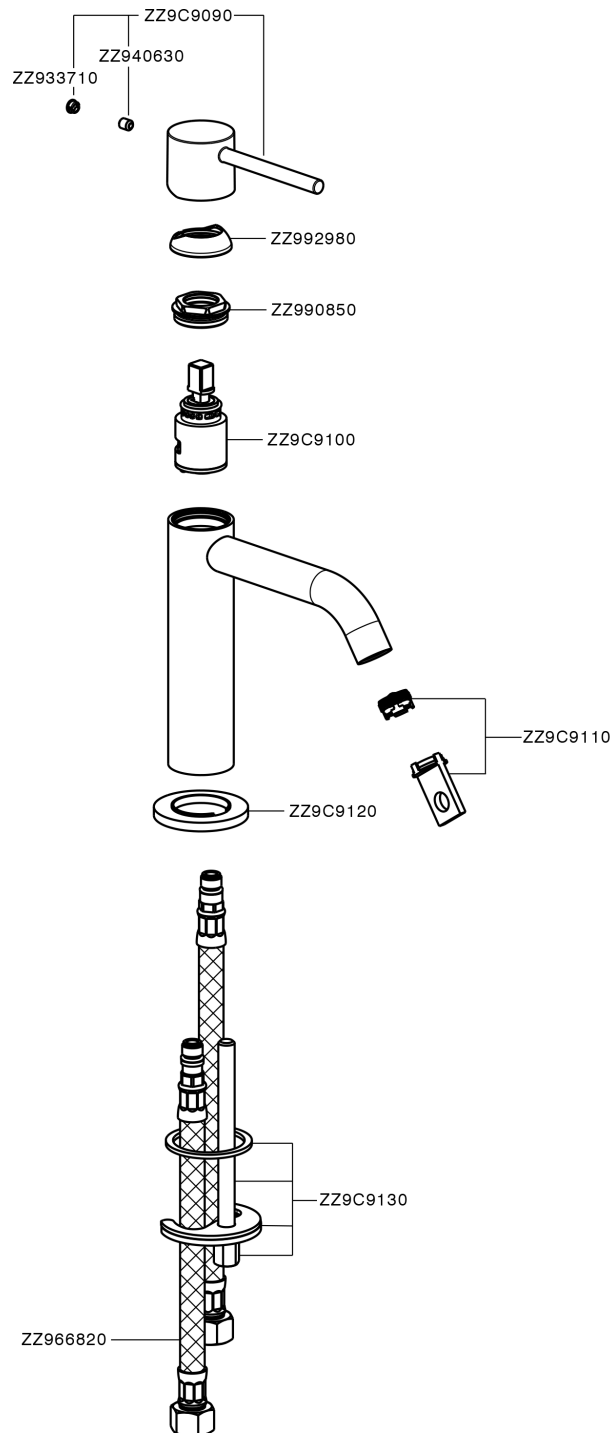

Single lever 'large' washbasin mixer M32_MT000504

MT000504

<https://en.huberitalia.com/single-lever-large-washbasin-mixer-m32-mt000504>

2026-04-08