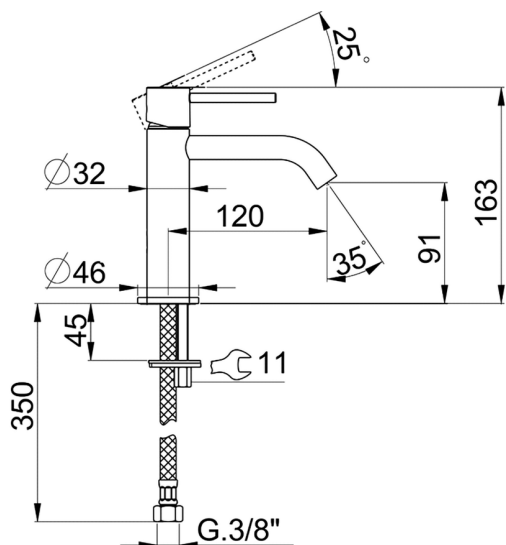

## Single lever 'large' washbasin mixer M32\_MT000504

MODEL **MT000504**

Single lever 'large' washbasin mixer, without waste, G.3/8" stainless steel flexible hoses

### CHARACTERISTICS

Cartridge Spare Parts **ZZ96550000**

**25 mm Cartridge**

## Single lever 'large' washbasin mixer M32\_MT000504

MT000504

<https://en.huberitalia.com/single-lever-large-washbasin-mixer-m32-mt000504>

2026-06-06