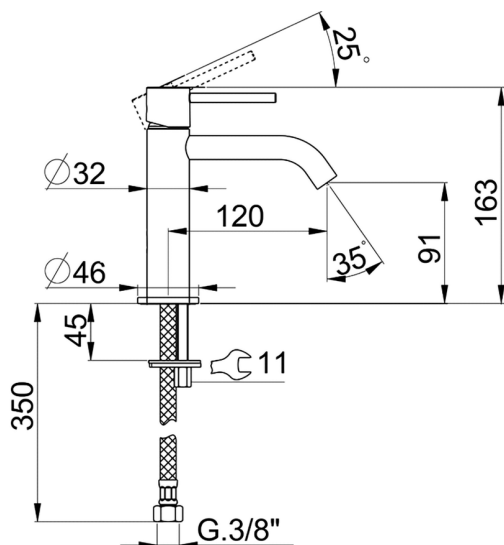

Single lever 'large' washbasin mixer M32_MT000504

MODEL **MT000504**

Single lever 'large' washbasin mixer, without waste, G.3/8" stainless steel flexible hoses

AVAILABLE FINISHINGS

-  **21** 21 Chrome
-  **26** 26 Old Copper
-  **2F** 2F Brushed Nickel
-  **2W** 2W Brushed Gold
-  **40** 40 Matt Black
-  **4Q** 4Q Matt White

CHARACTERISTICS

Cartridge Spare Parts **ZZ96550000**

25 mm Cartridge

Single lever 'large' washbasin mixer M32_MT000504

MT000504

<https://en.huberitalia.com/single-lever-large-washbasin-mixer-m32-mt000504>

2026-04-09