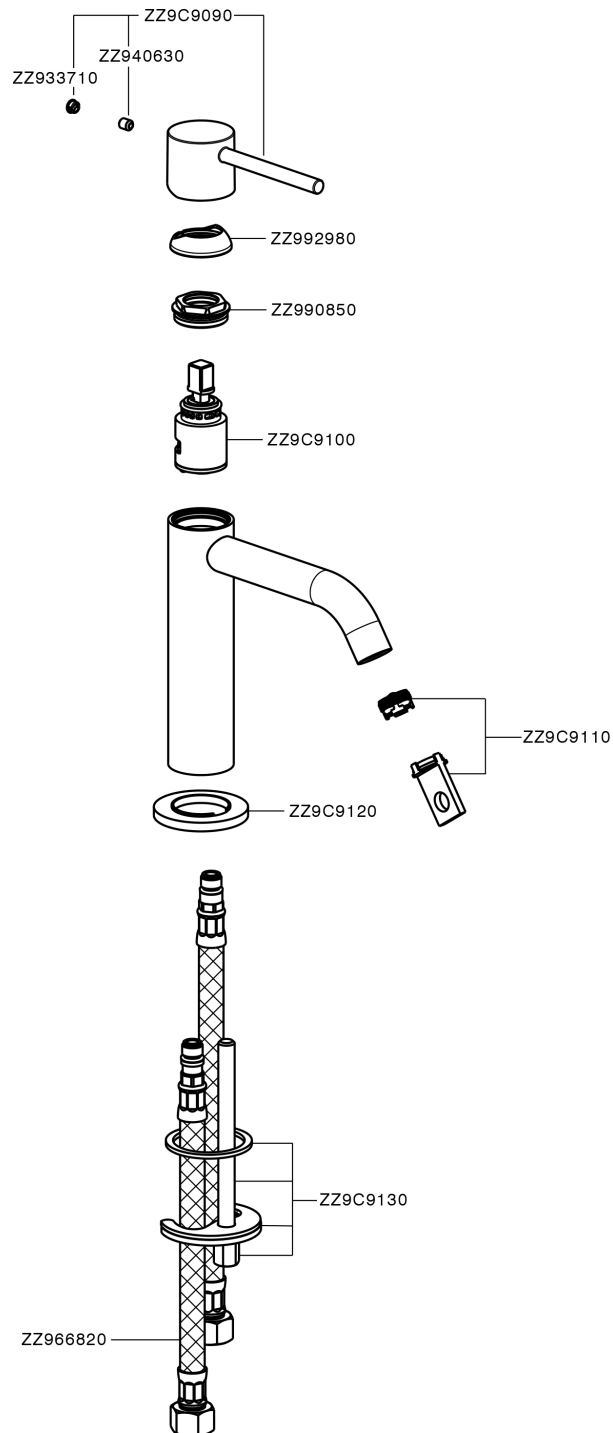

## Single lever 'large' washbasin mixer M32\_MT000504

MODEL **MT000504**

Single lever 'large' washbasin mixer, without waste, G.3/8" stainless steel flexible hoses

### AVAILABLE FINISHINGS

-  **21** 21 Chrome
-  **26** 26 Old Copper
-  **2F** 2F Brushed Nickel
-  **2W** 2W Brushed Gold
-  **40** 40 Matt Black
-  **4Q** 4Q Matt White

### CHARACTERISTICS

Cartridge Spare Parts **ZZ96550000**

**25 mm Cartridge**

## Single lever 'large' washbasin mixer M32\_MT000504

MT000504

<https://en.huberitalia.com/single-lever-large-washbasin-mixer-m32-mt000504>

2026-06-06