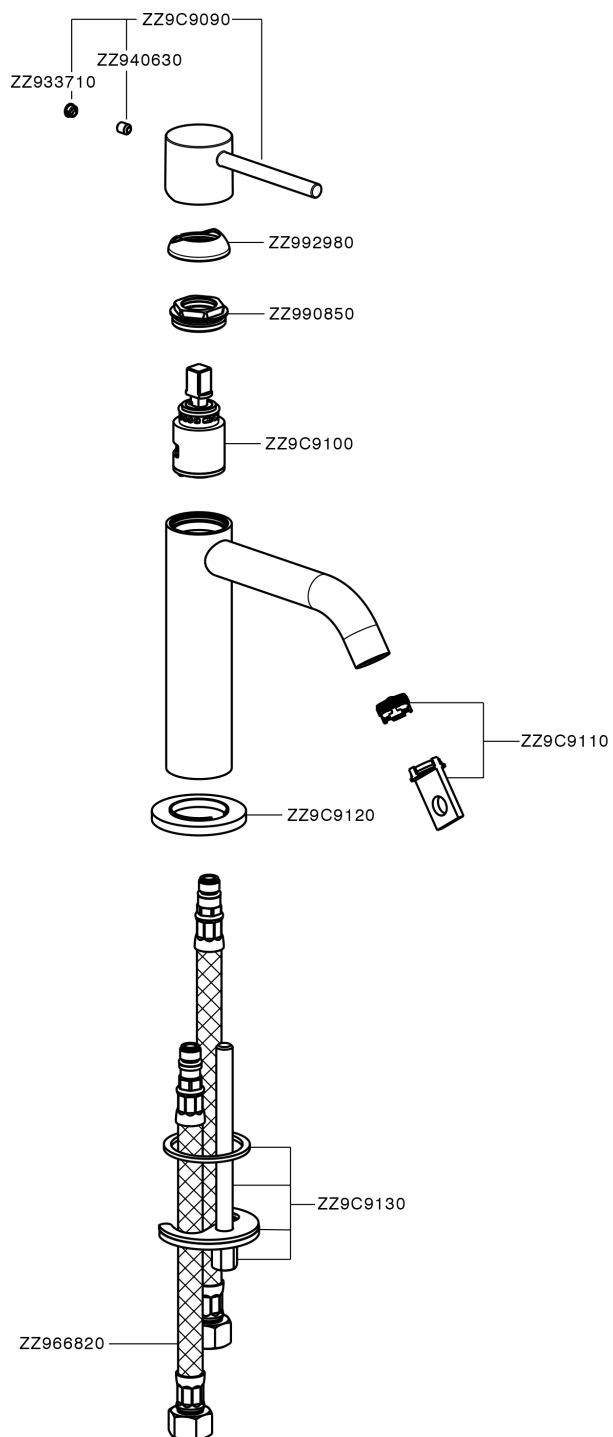

Single lever 'large' washbasin mixer M32_MT000504

MODEL **MT000504**

Single lever 'large' washbasin mixer, without waste, G.3/8" stainless steel flexible hoses

AVAILABLE FINISHINGS

-  **21** 21 Chrome
-  **26** 26 Old Copper
-  **2F** 2F Brushed Nickel
-  **2W** 2W Brushed Gold
-  **40** 40 Matt Black
-  **4Q** 4Q Matt White

CHARACTERISTICS

Cartridge Spare Parts **ZZ96550000**

25 mm Cartridge

Single lever 'large' washbasin mixer M32_MT000504

MT000504

<https://en.huberitalia.com/single-lever-large-washbasin-mixer-m32-mt000504>

2026-04-09