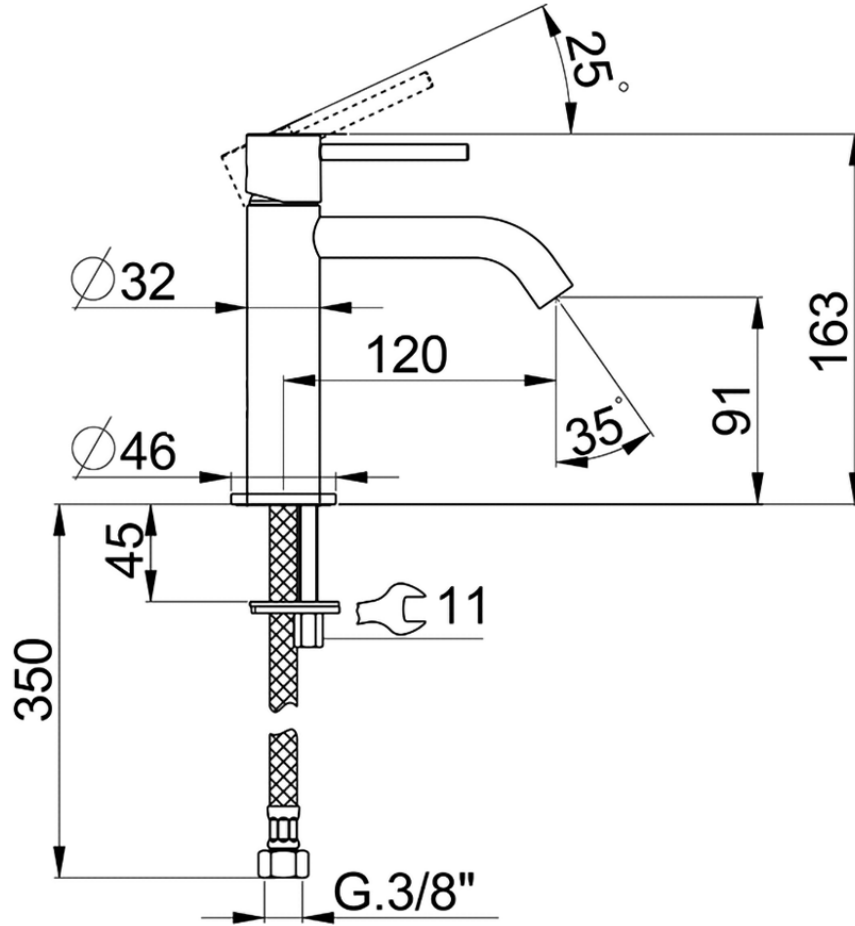

Single lever 'large' washbasin mixer M32\_MT000504

MT000504

<https://en.huberitalia.com/single-lever-large-washbasin-mixer-m32-mt000504>

2026-04-09