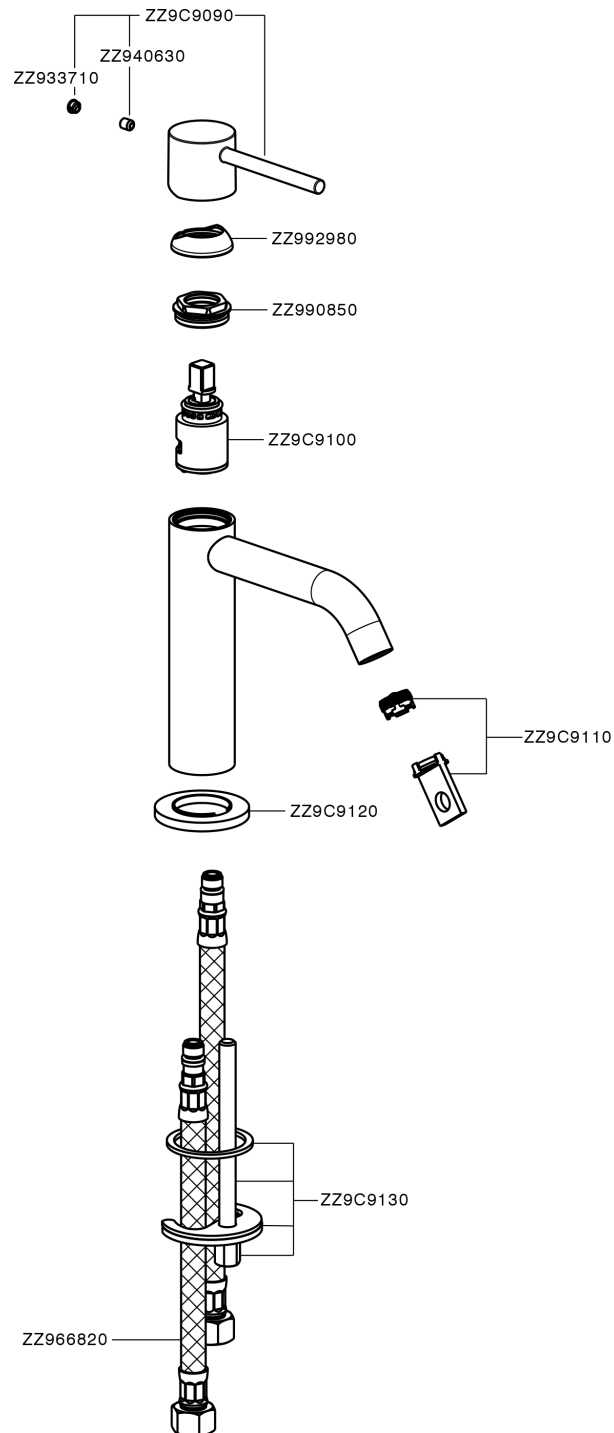

Single lever 'large' washbasin mixer M32_MT000504

MT000504

<https://en.huberitalia.com/single-lever-large-washbasin-mixer-m32-mt000504>

2026-04-09