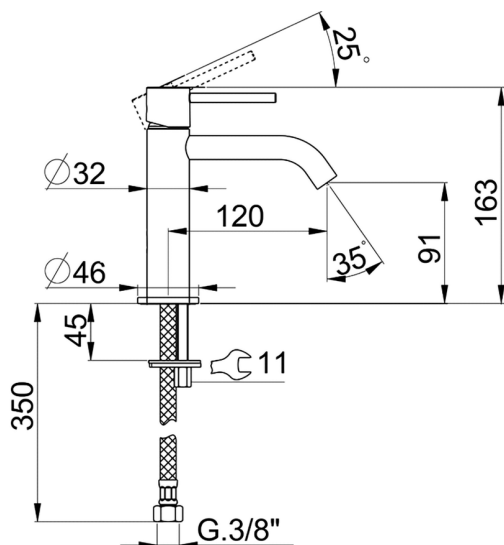

Single lever 'large' washbasin mixer M32_MT000504

MODEL **MT000504**

Single lever 'large' washbasin mixer, without waste, G.3/8" stainless steel flexible hoses

AVAILABLE FINISHINGS

-  **21** 21 Chrome
-  **26** 26 Old Copper
-  **2F** 2F Brushed Nickel
-  **2W** 2W Brushed Gold
-  **40** 40 Matt Black
-  **4Q** 4Q Matt White

CHARACTERISTICS

Cartridge Spare Parts **ZZ96550000**

25 mm Cartridge

Single lever 'large' washbasin mixer M32_MT000504

MT000504

<https://en.huberitalia.com/single-lever-large-washbasin-mixer-m32-mt000504>

2026-06-06