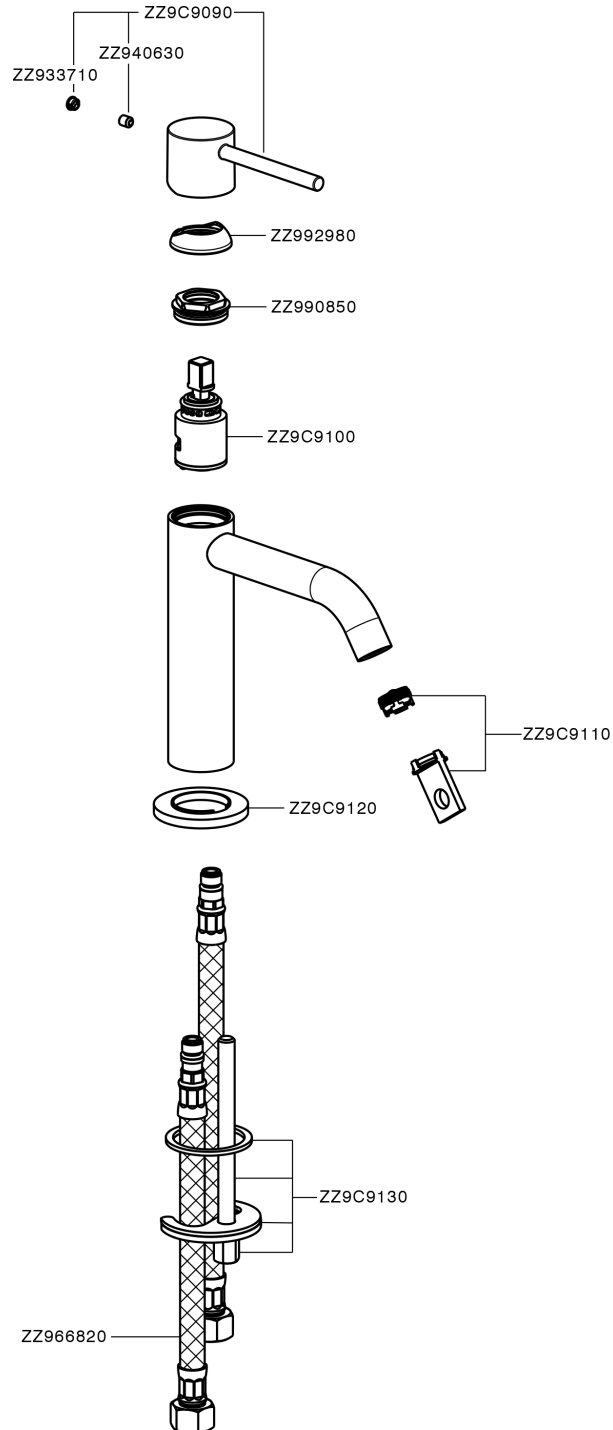

Single lever 'large' washbasin mixer M32_MT000504

MODEL **MT000504**

Single lever 'large' washbasin mixer, without waste, G.3/8" stainless steel flexible hoses

AVAILABLE FINISHINGS

-  **21** 21 Chrome
-  **26** 26 Old Copper
-  **2F** 2F Brushed Nickel
-  **2W** 2W Brushed Gold
-  **40** 40 Matt Black
-  **4Q** 4Q Matt White

CHARACTERISTICS

Cartridge Spare Parts **ZZ96550000**

25 mm Cartridge

Single lever 'large' washbasin mixer M32_MT000504

MT000504

<https://en.huberitalia.com/single-lever-large-washbasin-mixer-m32-mt000504>

2026-06-06