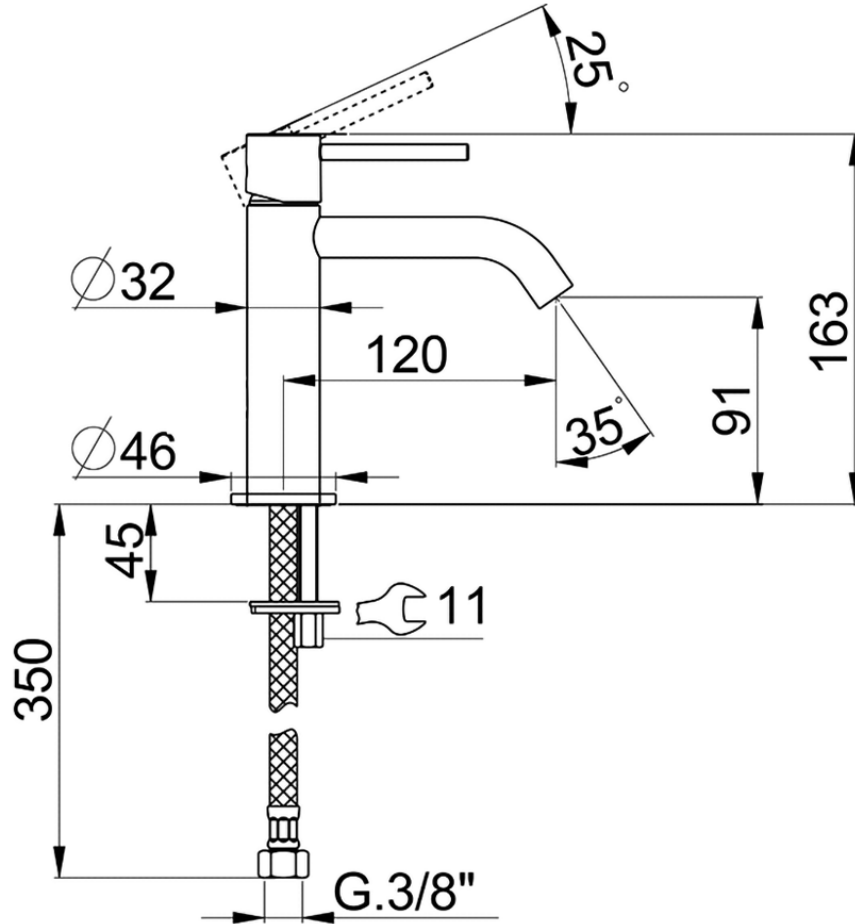

Single lever 'large' washbasin mixer M32\_MT000504

MT000504

<https://en.huberitalia.com/single-lever-large-washbasin-mixer-m32-mt000504>

2026-06-26