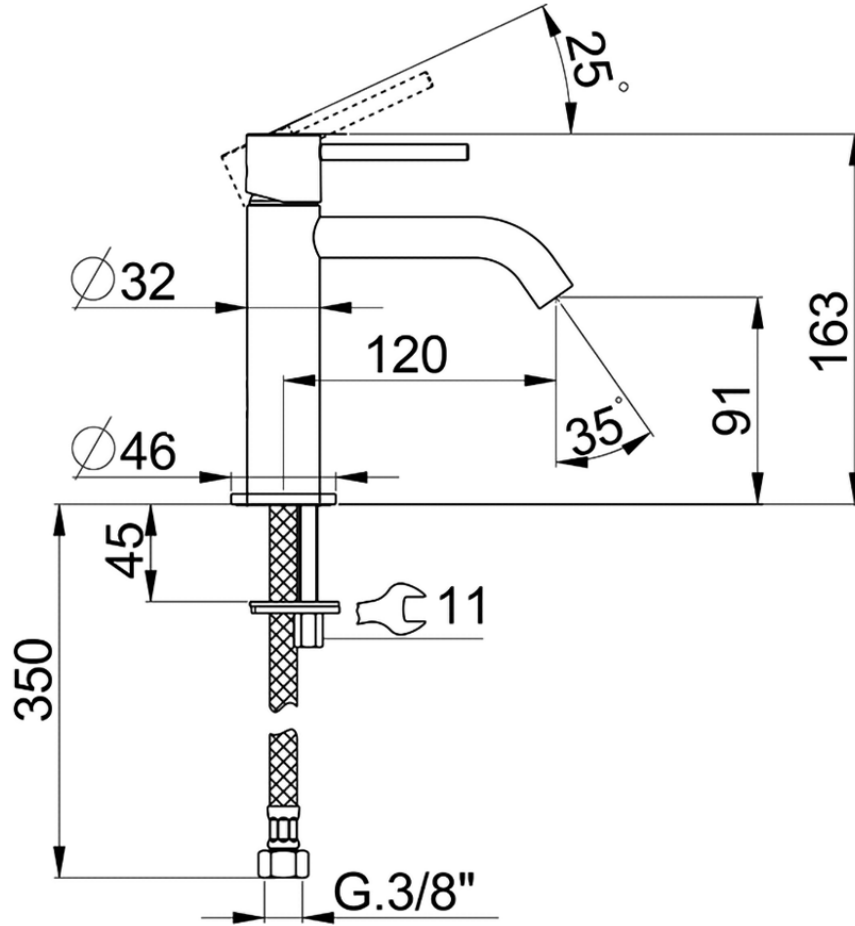

Single lever 'large' washbasin mixer M32_MT000504

MT000504

<https://en.huberitalia.com/single-lever-large-washbasin-mixer-m32-mt000504>

2026-04-06