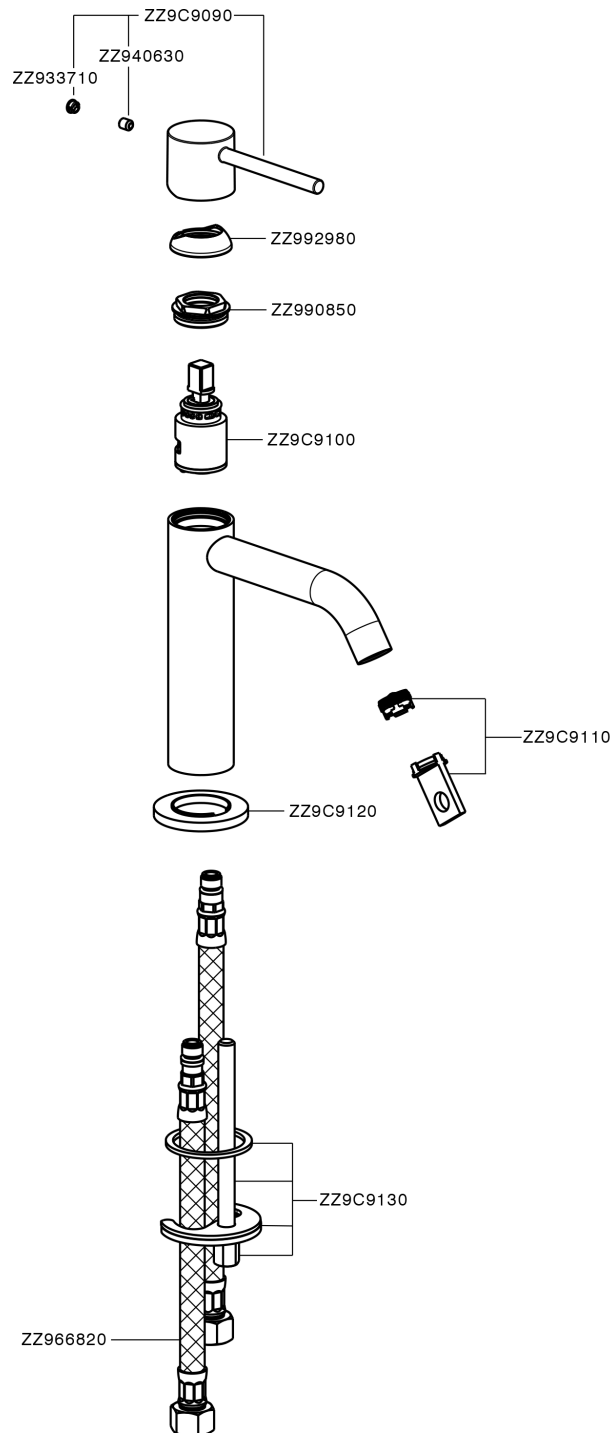

Single lever 'large' washbasin mixer M32_MT000504

MT000504

<https://en.huberitalia.com/single-lever-large-washbasin-mixer-m32-mt000504>

2026-06-26