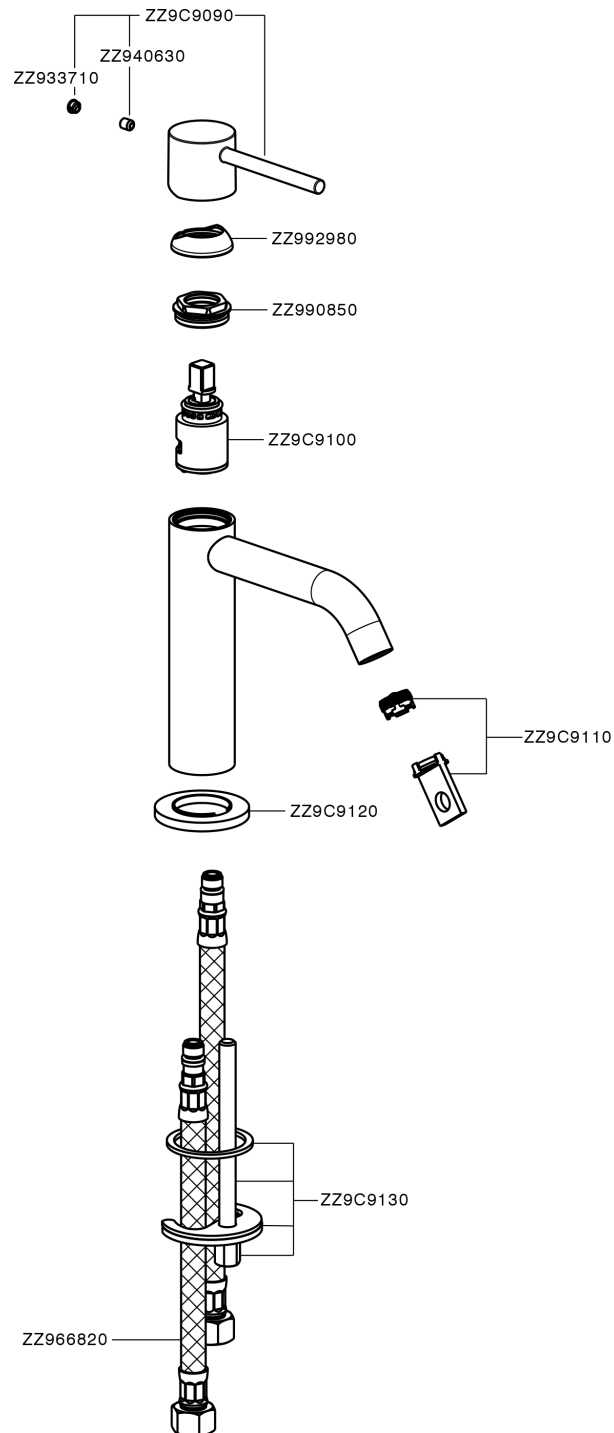

Single lever 'large' washbasin mixer M32_MT000504

MT000504

<https://en.huberitalia.com/single-lever-large-washbasin-mixer-m32-mt000504>

2026-04-06