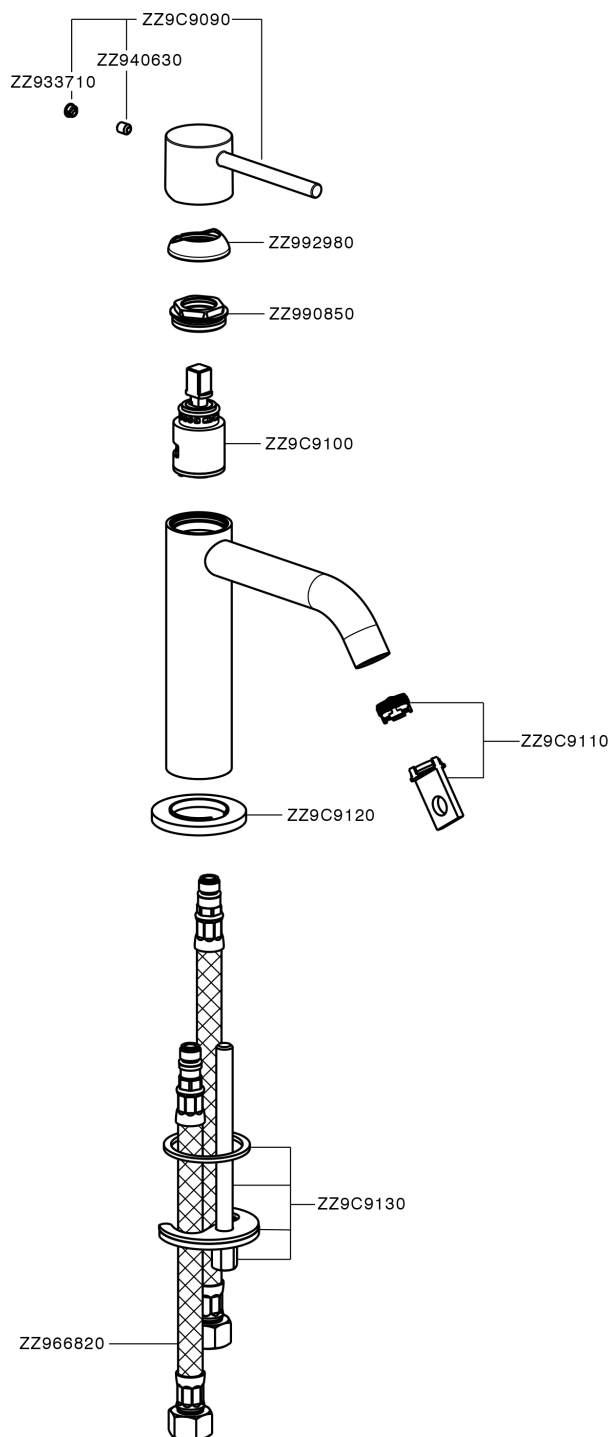

## Single lever 'large' washbasin mixer M32\_MT000504

MT000504

<https://en.huberitalia.com/single-lever-large-washbasin-mixer-m32-mt000504>

2026-06-06