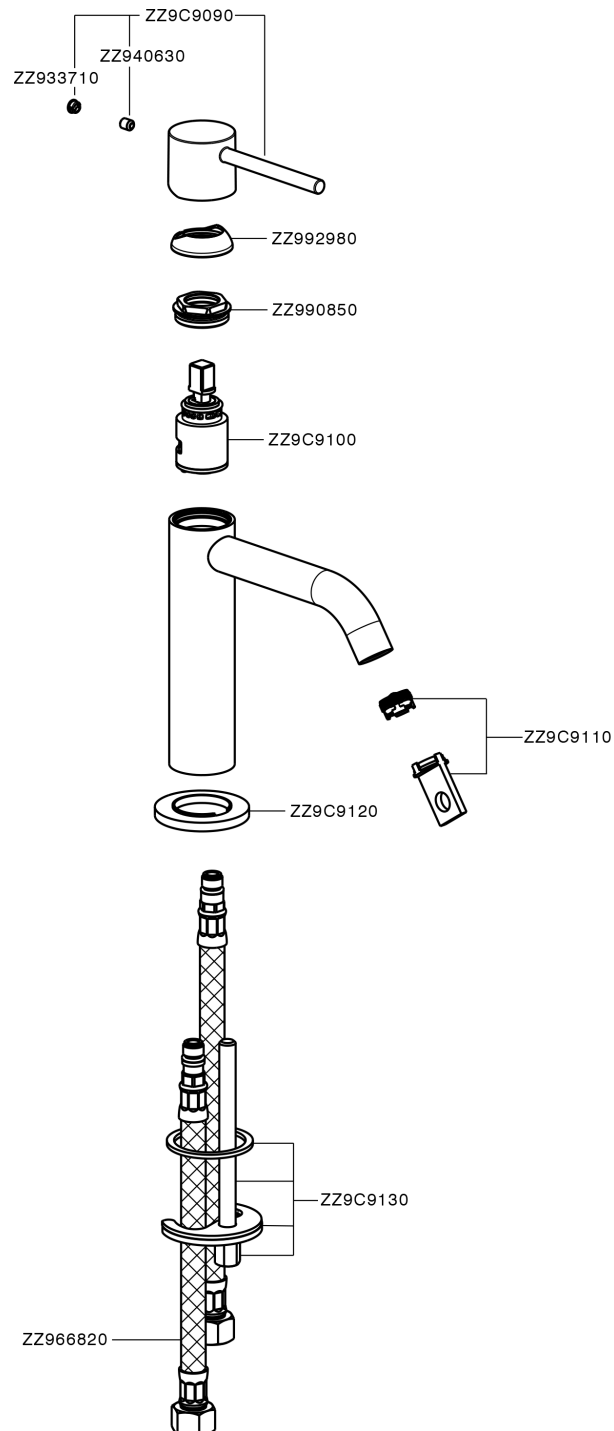

Single lever 'large' washbasin mixer M32_MT000504

MT000504

<https://en.huberitalia.com/single-lever-large-washbasin-mixer-m32-mt000504>

2026-05-15