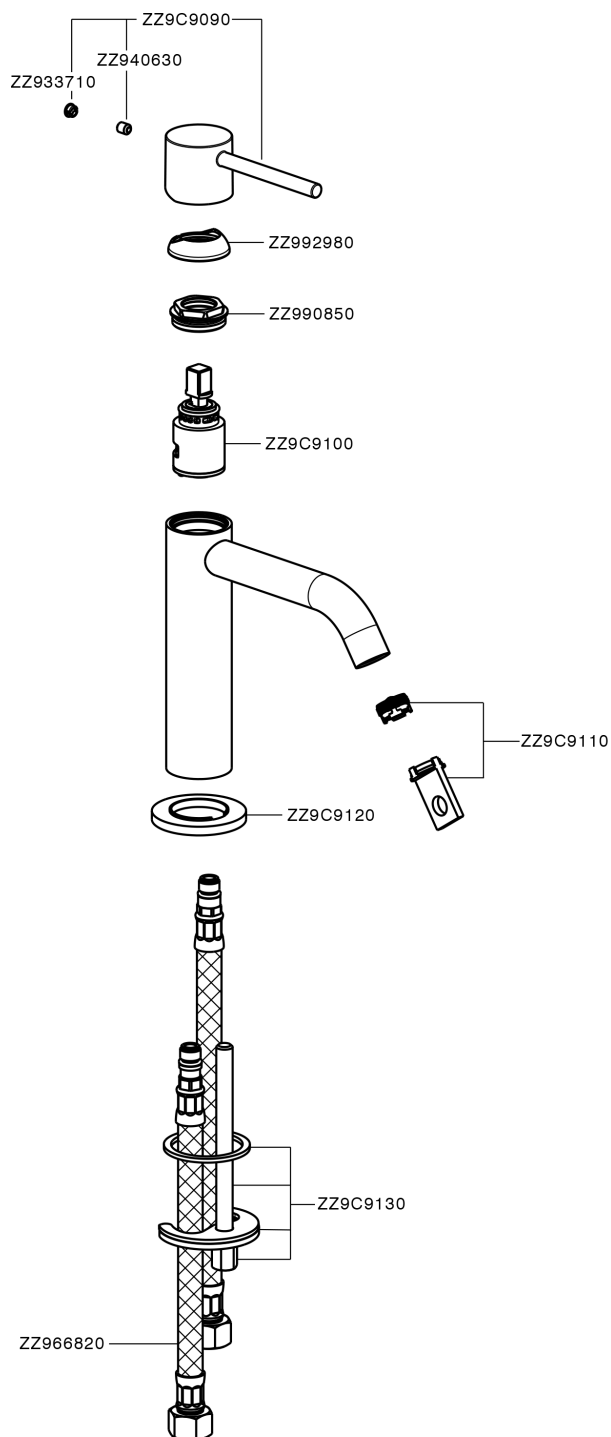

## Single lever 'large' washbasin mixer M32\_MT000504

MODEL **MT000504**

Single lever 'large' washbasin mixer, without waste, G.3/8" stainless steel flexible hoses

### AVAILABLE FINISHINGS

-  **21** 21 Chrome
-  **26** 26 Old Copper
-  **2F** 2F Brushed Nickel
-  **2W** 2W Brushed Gold
-  **40** 40 Matt Black
-  **4Q** 4Q Matt White

### CHARACTERISTICS

Cartridge Spare Parts **ZZ96550000**

**25 mm Cartridge**

## Single lever 'large' washbasin mixer M32\_MT000504

MT000504

<https://en.huberitalia.com/single-lever-large-washbasin-mixer-m32-mt000504>

2026-05-15