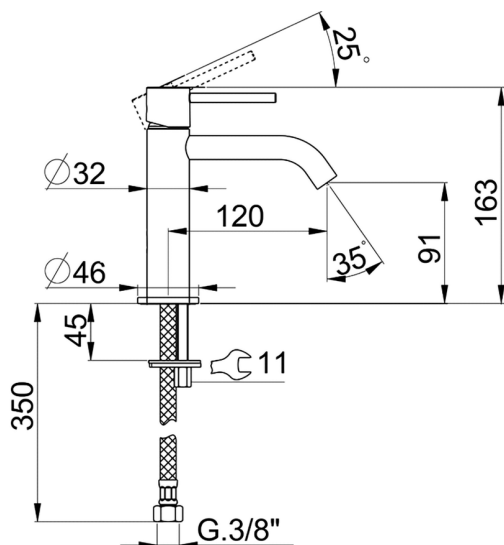

Single lever 'large' washbasin mixer M32_MT000504

MODEL **MT000504**

Single lever 'large' washbasin mixer, without waste, G.3/8" stainless steel flexible hoses

AVAILABLE FINISHINGS

-  **21** 21 Chrome
-  **26** 26 Old Copper
-  **2F** 2F Brushed Nickel
-  **2W** 2W Brushed Gold
-  **40** 40 Matt Black
-  **4Q** 4Q Matt White

CHARACTERISTICS

Cartridge Spare Parts **ZZ96550000**

25 mm Cartridge

Single lever 'large' washbasin mixer M32_MT000504

MT000504

<https://en.huberitalia.com/single-lever-large-washbasin-mixer-m32-mt000504>

2026-04-06