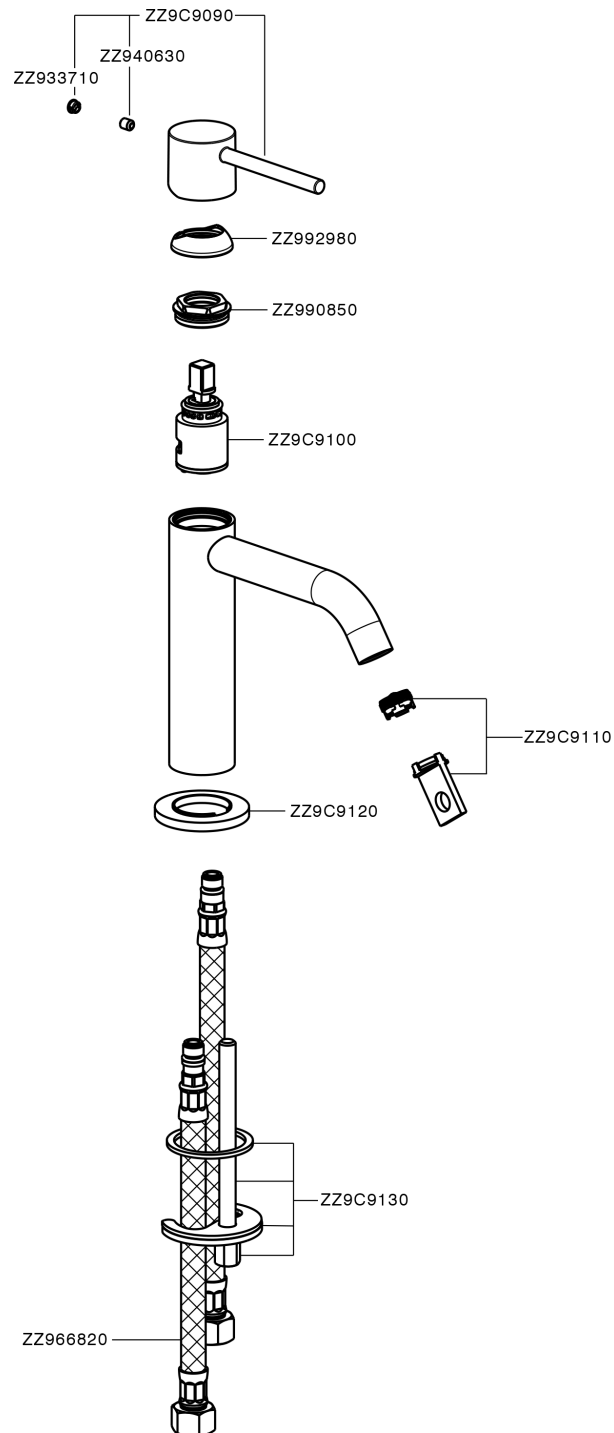

Single lever 'large' washbasin mixer M32_MT000504

MODEL **MT000504**

Single lever 'large' washbasin mixer, without waste, G.3/8" stainless steel flexible hoses

AVAILABLE FINISHINGS

-  **21** 21 Chrome
-  **26** 26 Old Copper
-  **2F** 2F Brushed Nickel
-  **2W** 2W Brushed Gold
-  **40** 40 Matt Black
-  **4Q** 4Q Matt White

CHARACTERISTICS

Cartridge Spare Parts **ZZ96550000**

25 mm Cartridge

Single lever 'large' washbasin mixer M32_MT000504

MT000504

<https://en.huberitalia.com/single-lever-large-washbasin-mixer-m32-mt000504>

2026-04-06