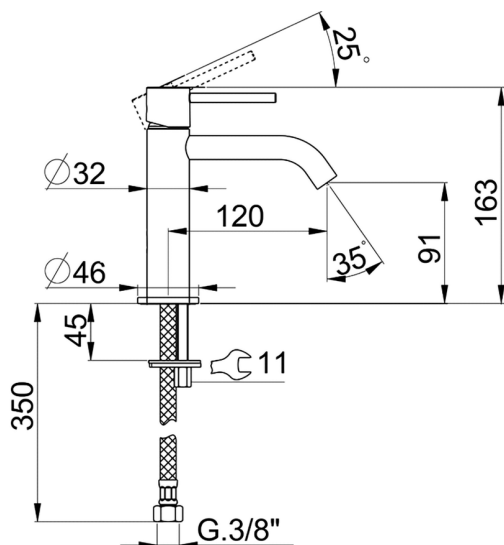

## Single lever 'large' washbasin mixer M32\_MT000504

MODEL **MT000504**

Single lever 'large' washbasin mixer, without waste, G.3/8" stainless steel flexible hoses

### CHARACTERISTICS

Cartridge Spare Parts **ZZ96550000**

**25 mm Cartridge**

## Single lever 'large' washbasin mixer M32\_MT000504

MT000504

<https://en.huberitalia.com/single-lever-large-washbasin-mixer-m32-mt000504>

2026-05-15