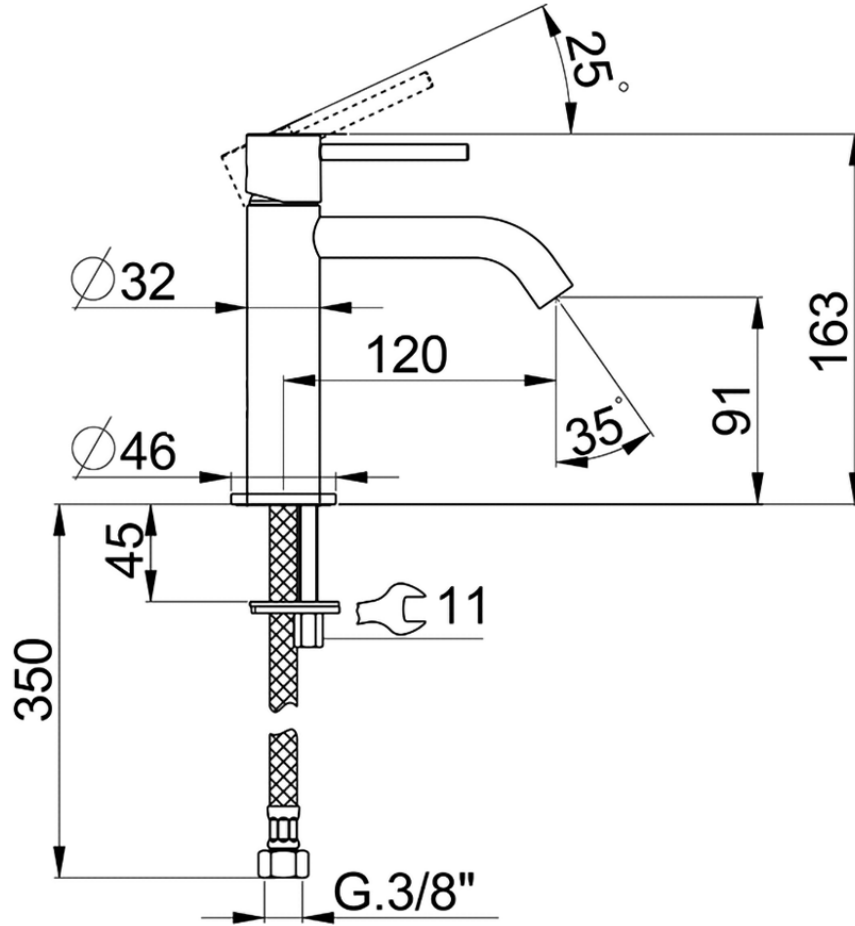

Single lever 'large' washbasin mixer M32_MT000504

MT000504

<https://en.huberitalia.com/single-lever-large-washbasin-mixer-m32-mt000504>

2026-06-06