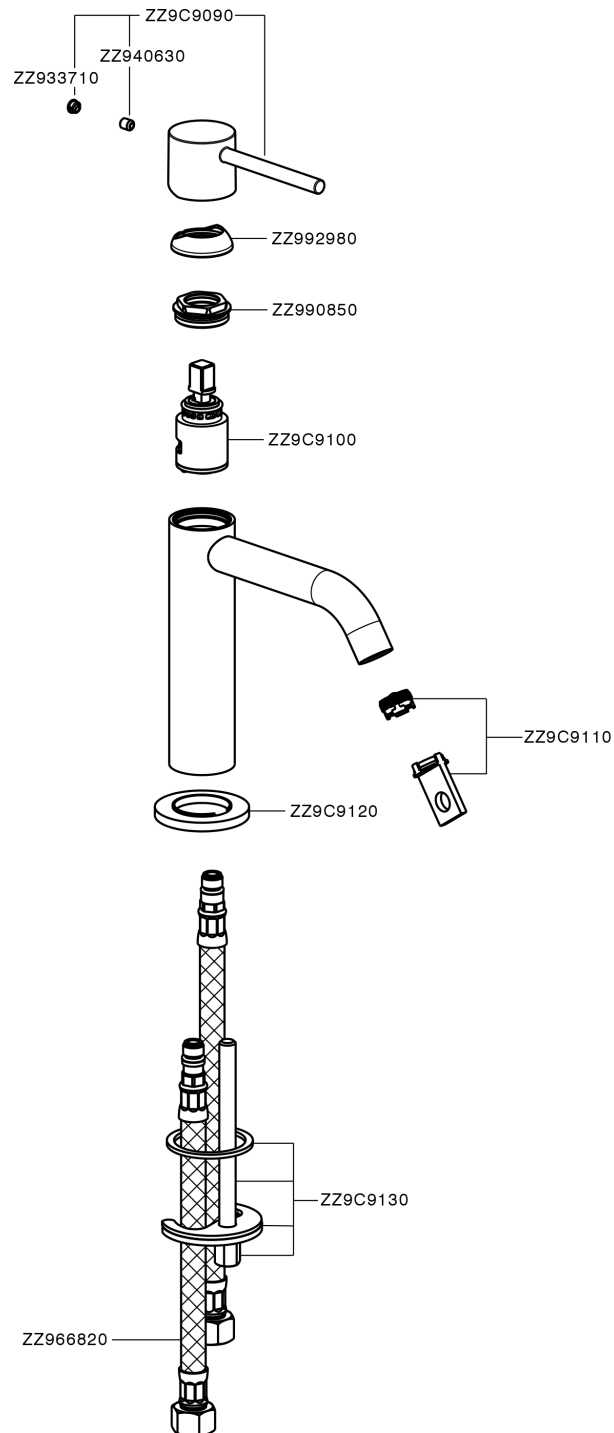

Single lever 'large' washbasin mixer M32_MT000504

MT000504

<https://en.huberitalia.com/single-lever-large-washbasin-mixer-m32-mt000504>

2026-06-28