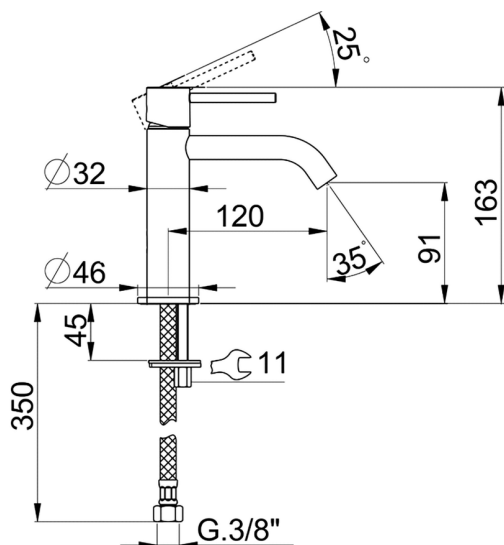

Single lever 'large' washbasin mixer M32_MT000504

MODEL **MT000504**

Single lever 'large' washbasin mixer, without waste, G.3/8" stainless steel flexible hoses

AVAILABLE FINISHINGS

-  **21** 21 Chrome
-  **26** 26 Old Copper
-  **2F** 2F Brushed Nickel
-  **2W** 2W Brushed Gold
-  **40** 40 Matt Black
-  **4Q** 4Q Matt White

CHARACTERISTICS

Cartridge Spare Parts **ZZ96550000**

25 mm Cartridge

Single lever 'large' washbasin mixer M32_MT000504

MT000504

<https://en.huberitalia.com/single-lever-large-washbasin-mixer-m32-mt000504>

2026-04-11