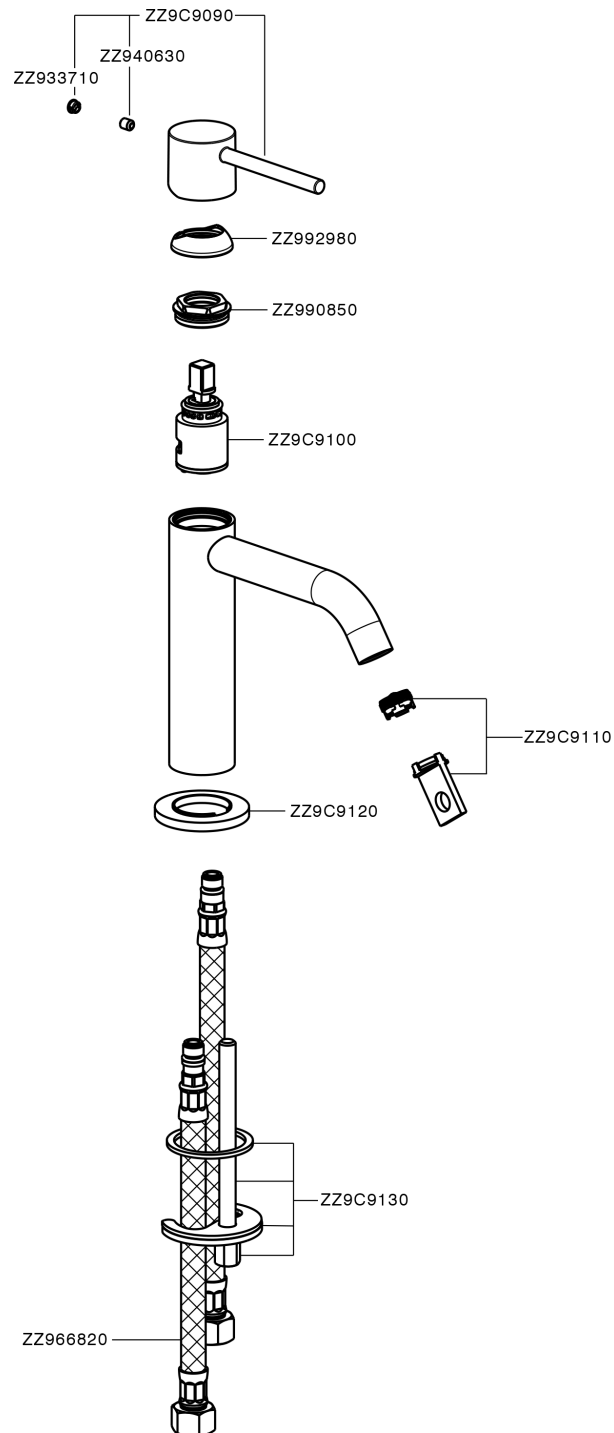

Single lever 'large' washbasin mixer M32_MT000504

MODEL **MT000504**

Single lever 'large' washbasin mixer, without waste, G.3/8" stainless steel flexible hoses

AVAILABLE FINISHINGS

-  **21** 21 Chrome
-  **26** 26 Old Copper
-  **2F** 2F Brushed Nickel
-  **2W** 2W Brushed Gold
-  **40** 40 Matt Black
-  **4Q** 4Q Matt White

CHARACTERISTICS

Cartridge Spare Parts **ZZ96550000**

25 mm Cartridge

Single lever 'large' washbasin mixer M32_MT000504

MT000504

<https://en.huberitalia.com/single-lever-large-washbasin-mixer-m32-mt000504>

2026-06-27