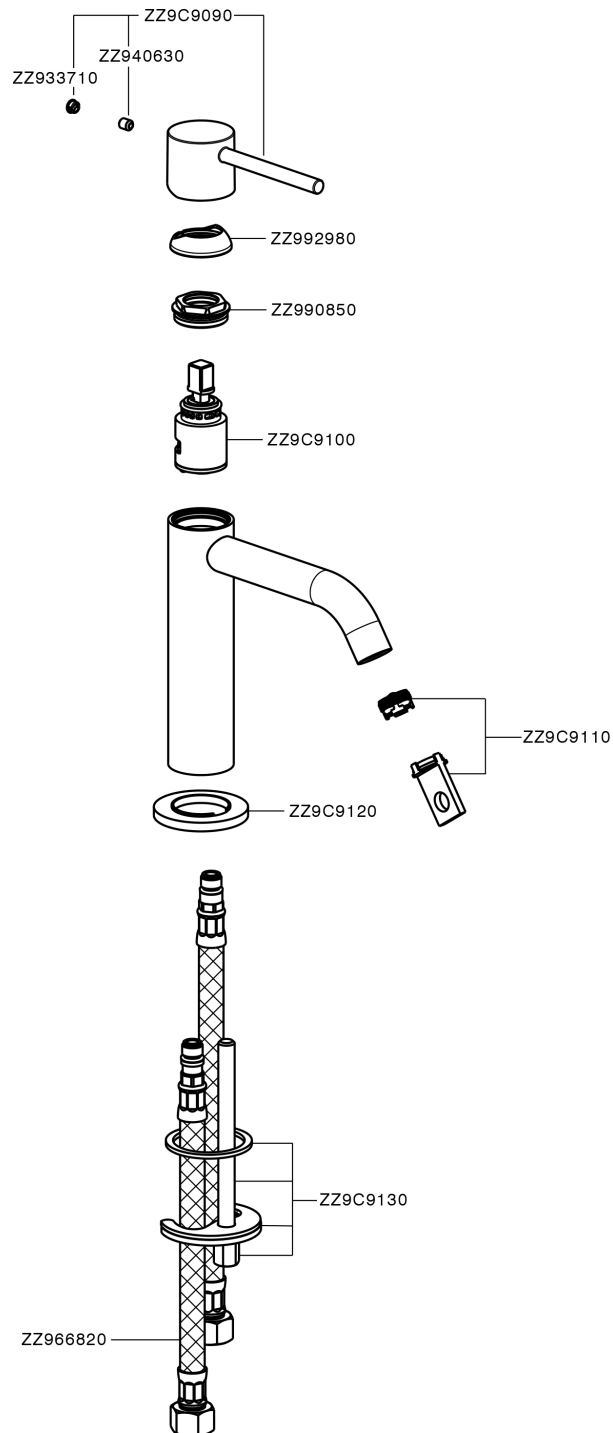

Single lever 'large' washbasin mixer M32_MT000504

MODEL **MT000504**

Single lever 'large' washbasin mixer, without waste, G.3/8" stainless steel flexible hoses

AVAILABLE FINISHINGS

-  **21** 21 Chrome
-  **26** 26 Old Copper
-  **2F** 2F Brushed Nickel
-  **2W** 2W Brushed Gold
-  **40** 40 Matt Black
-  **4Q** 4Q Matt White

CHARACTERISTICS

Cartridge Spare Parts **ZZ96550000**

25 mm Cartridge

Single lever 'large' washbasin mixer M32_MT000504

MT000504

<https://en.huberitalia.com/single-lever-large-washbasin-mixer-m32-mt000504>

2026-04-11