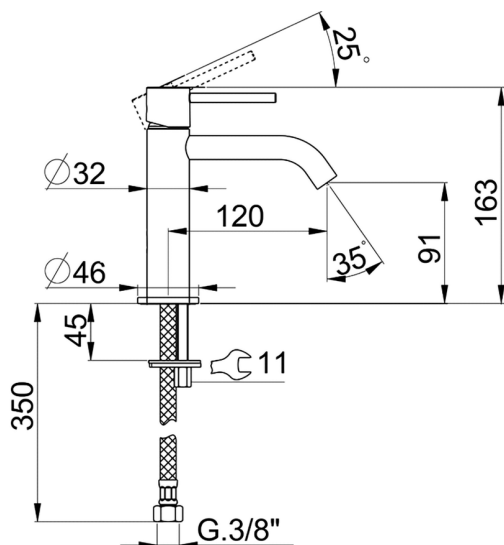

Single lever 'large' washbasin mixer M32_MT000504

MODEL **MT000504**

Single lever 'large' washbasin mixer, without waste, G.3/8" stainless steel flexible hoses

AVAILABLE FINISHINGS

-  **21** 21 Chrome
-  **26** 26 Old Copper
-  **2F** 2F Brushed Nickel
-  **2W** 2W Brushed Gold
-  **40** 40 Matt Black
-  **4Q** 4Q Matt White

CHARACTERISTICS

Cartridge Spare Parts **ZZ96550000**

25 mm Cartridge

Single lever 'large' washbasin mixer M32_MT000504

MT000504

<https://en.huberitalia.com/single-lever-large-washbasin-mixer-m32-mt000504>

2026-06-27