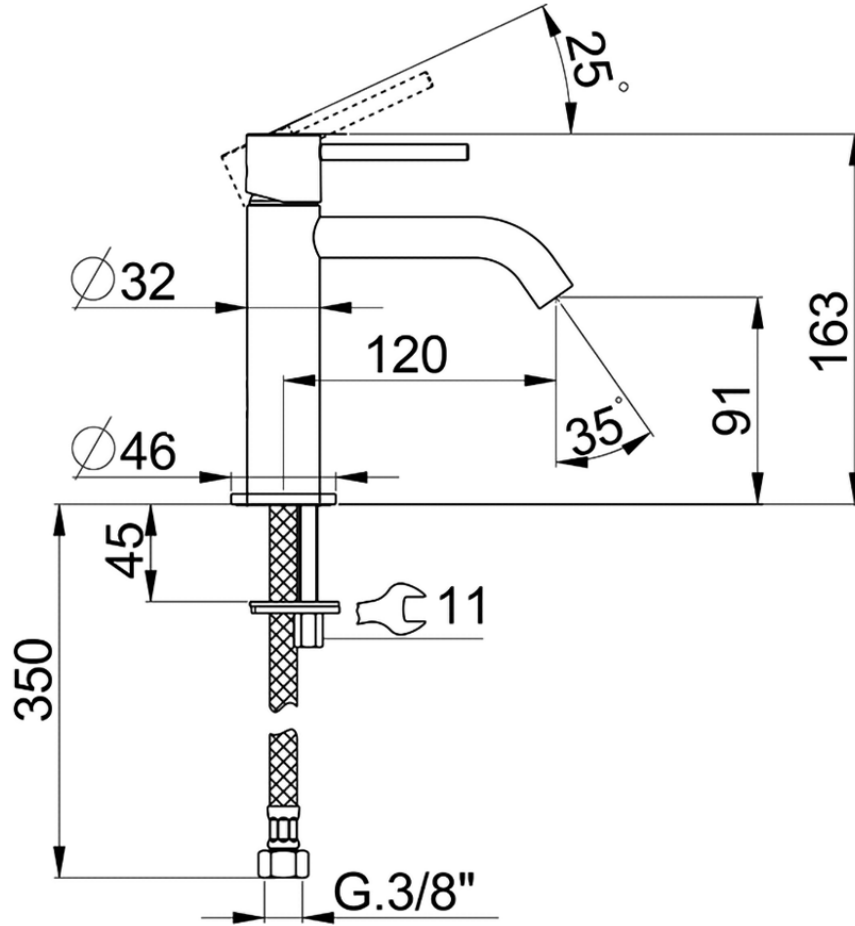

Single lever 'large' washbasin mixer M32\_MT000504

MT000504

<https://en.huberitalia.com/single-lever-large-washbasin-mixer-m32-mt000504>

2026-06-09