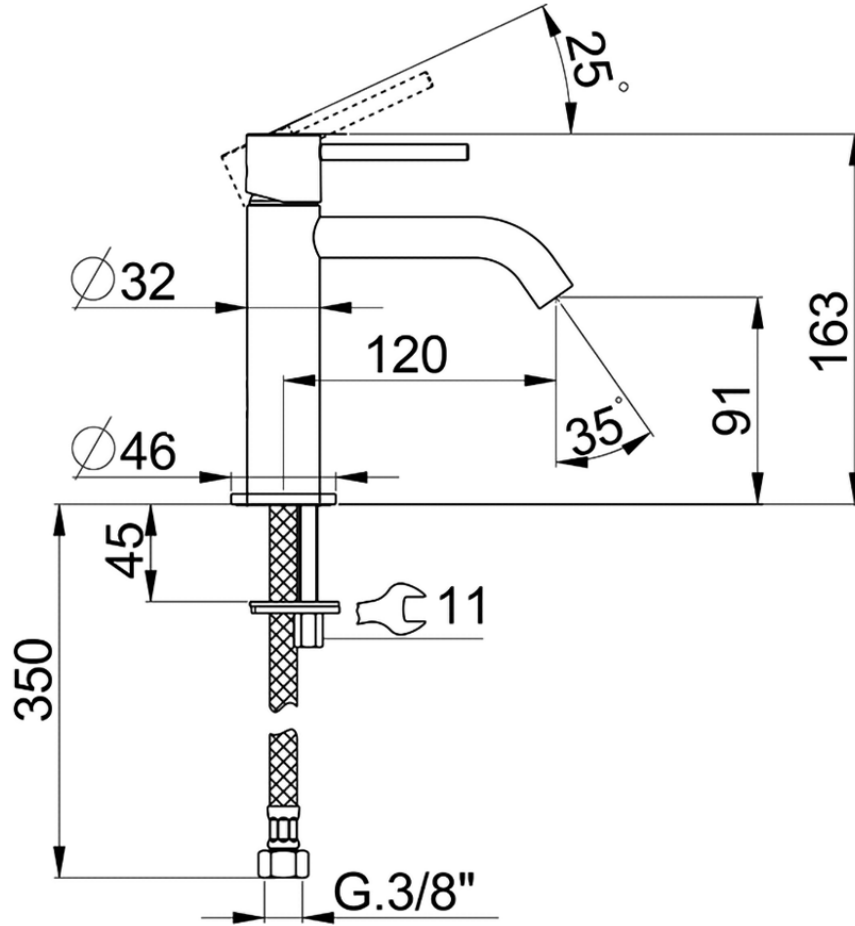

Single lever 'large' washbasin mixer M32\_MT000504

MT000504

<https://en.huberitalia.com/single-lever-large-washbasin-mixer-m32-mt000504>

2026-06-13