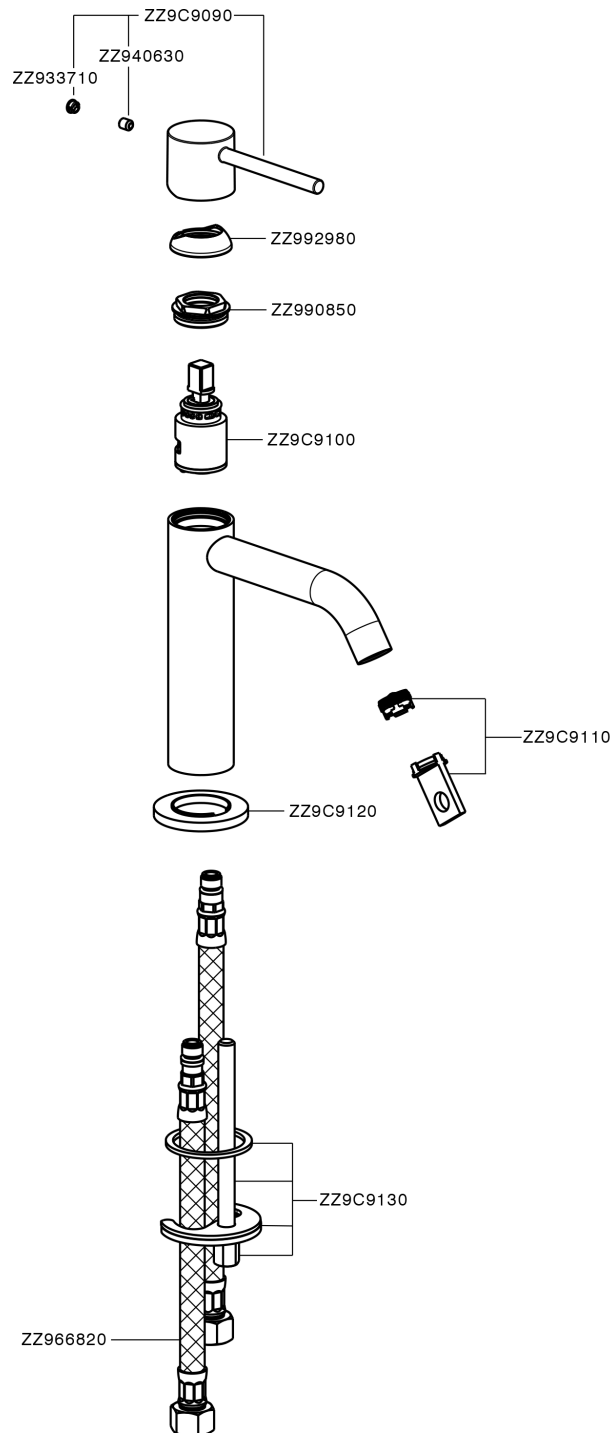

## Single lever 'large' washbasin mixer M32\_MT000504

MT000504

<https://en.huberitalia.com/single-lever-large-washbasin-mixer-m32-mt000504>

2026-06-10