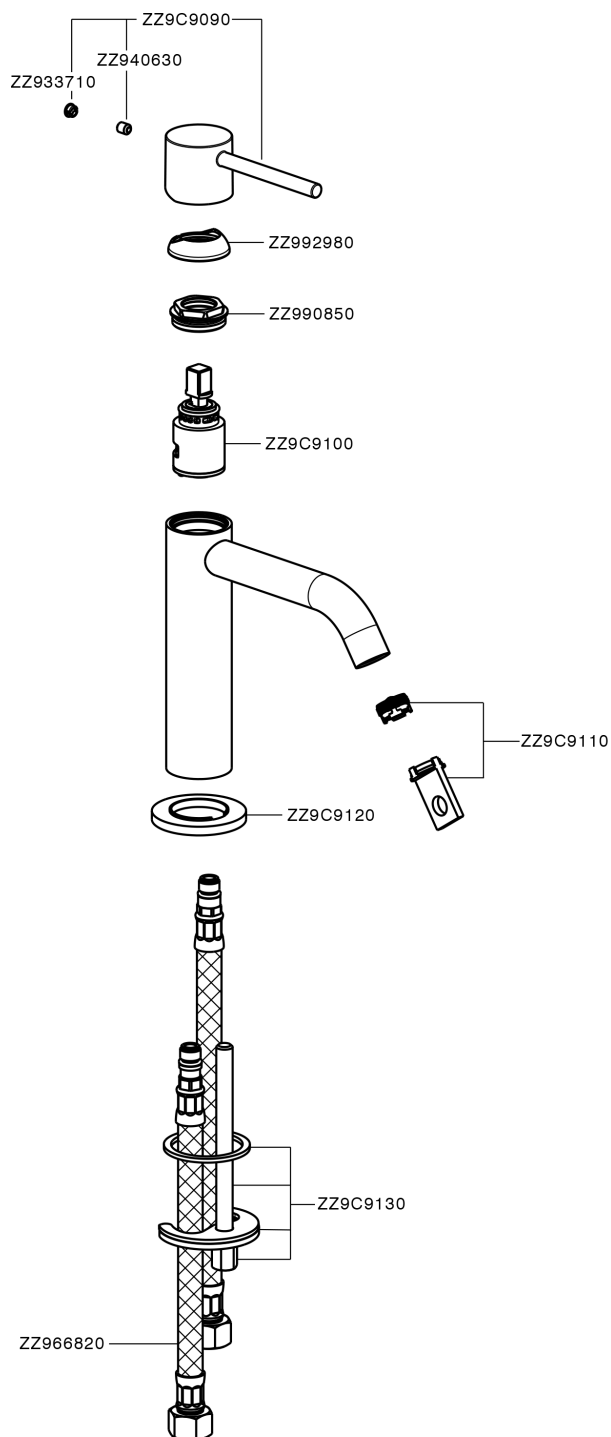

## Single lever 'large' washbasin mixer M32\_MT000504

MODEL **MT000504**

Single lever 'large' washbasin mixer, without waste, G.3/8" stainless steel flexible hoses

### AVAILABLE FINISHINGS

-  **21** 21 Chrome
-  **26** 26 Old Copper
-  **2F** 2F Brushed Nickel
-  **2W** 2W Brushed Gold
-  **40** 40 Matt Black
-  **4Q** 4Q Matt White

### CHARACTERISTICS

Cartridge Spare Parts **ZZ96550000**

**25 mm Cartridge**

## Single lever 'large' washbasin mixer M32\_MT000504

MT000504

<https://en.huberitalia.com/single-lever-large-washbasin-mixer-m32-mt000504>

2026-06-13