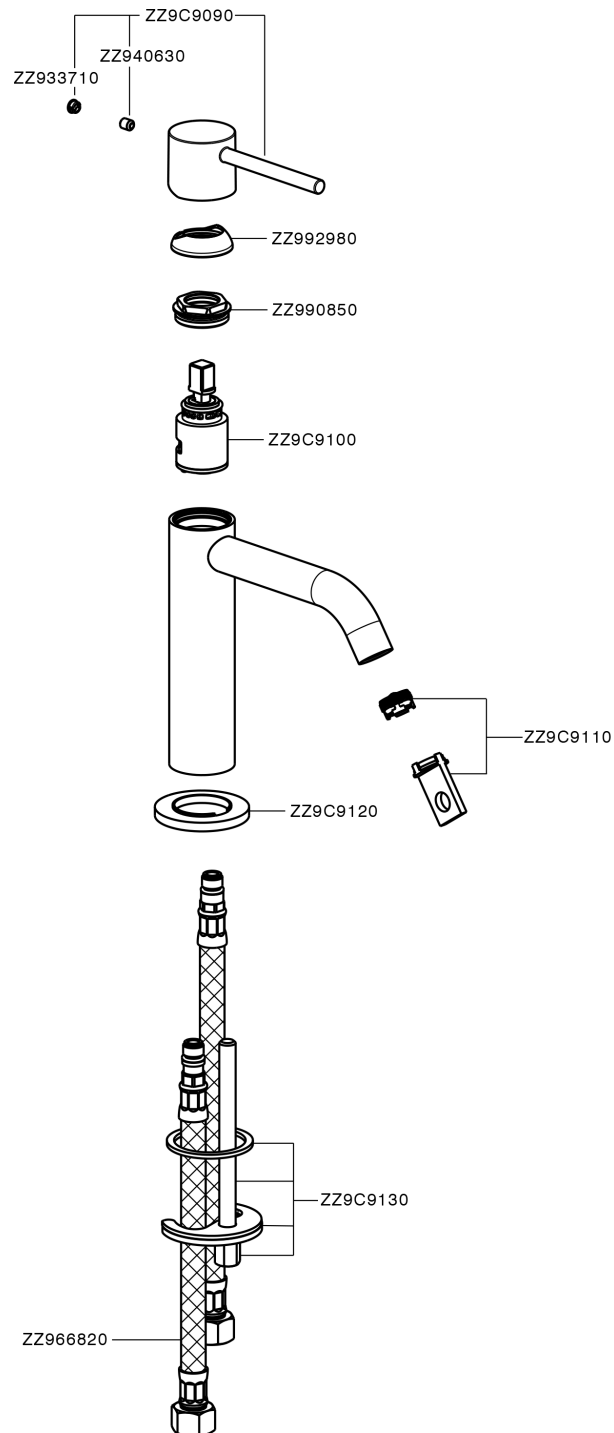

## Single lever 'large' washbasin mixer M32\_MT000504

MODEL **MT000504**

Single lever 'large' washbasin mixer, without waste, G.3/8" stainless steel flexible hoses

### AVAILABLE FINISHINGS

-  **21** 21 Chrome
-  **26** 26 Old Copper
-  **2F** 2F Brushed Nickel
-  **2W** 2W Brushed Gold
-  **40** 40 Matt Black
-  **4Q** 4Q Matt White

### CHARACTERISTICS

Cartridge Spare Parts **ZZ96550000**

**25 mm Cartridge**

## Single lever 'large' washbasin mixer M32\_MT000504

MT000504

<https://en.huberitalia.com/single-lever-large-washbasin-mixer-m32-mt000504>

2026-06-09