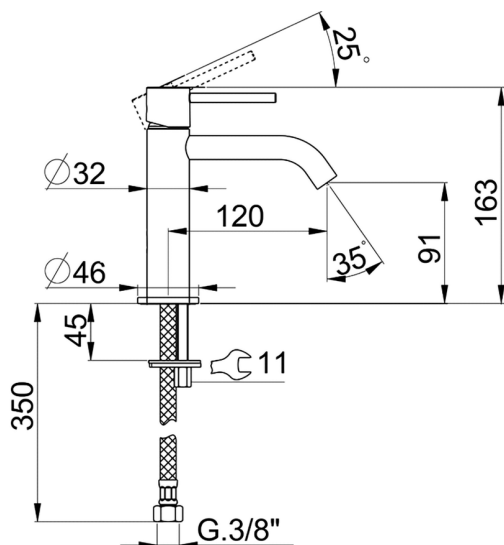

## Single lever 'large' washbasin mixer M32\_MT000504

MODEL **MT000504**

Single lever 'large' washbasin mixer, without waste, G.3/8" stainless steel flexible hoses

### CHARACTERISTICS

Cartridge Spare Parts **ZZ96550000**

**25 mm Cartridge**

## Single lever 'large' washbasin mixer M32\_MT000504

MT000504

<https://en.huberitalia.com/single-lever-large-washbasin-mixer-m32-mt000504>

2026-06-13