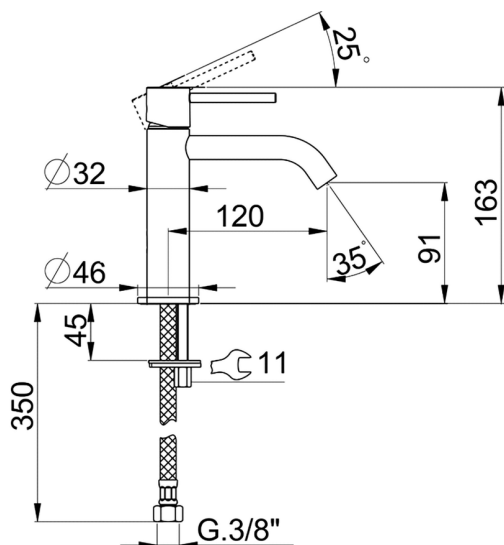

## Single lever 'large' washbasin mixer M32\_MT000504

MODEL **MT000504**

Single lever 'large' washbasin mixer, without waste, G.3/8" stainless steel flexible hoses

### CHARACTERISTICS

Cartridge Spare Parts **ZZ96550000**

**25 mm Cartridge**

## Single lever 'large' washbasin mixer M32\_MT000504

MT000504

<https://en.huberitalia.com/single-lever-large-washbasin-mixer-m32-mt000504>

2026-06-09