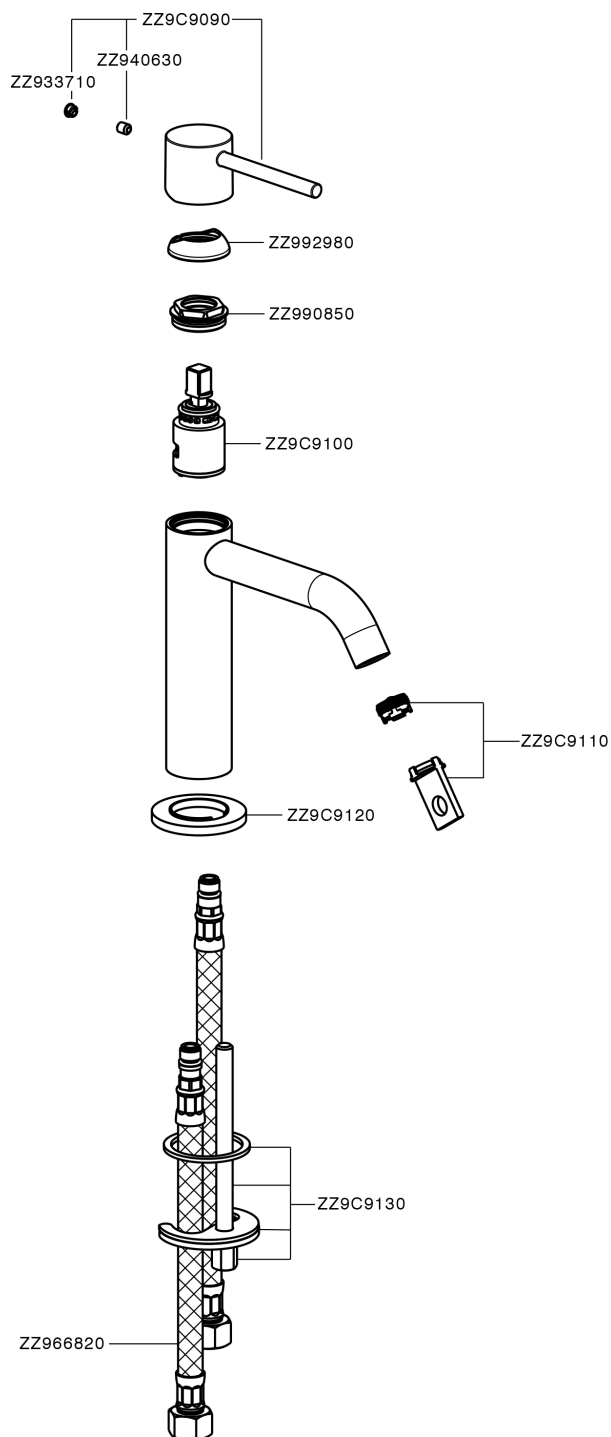

Single lever 'large' washbasin mixer M32_MT000504

MT000504

<https://en.huberitalia.com/single-lever-large-washbasin-mixer-m32-mt000504>

2026-01-12