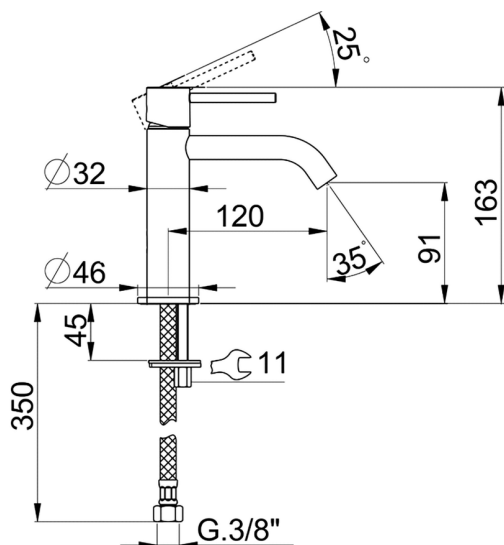

Single lever 'large' washbasin mixer M32_MT000504

MODEL **MT000504**

Single lever 'large' washbasin mixer, without waste, G.3/8" stainless steel flexible hoses

AVAILABLE FINISHINGS

-  **21** 21 Chrome
-  **26** 26 Old Copper
-  **2F** 2F Brushed Nickel
-  **2W** 2W Brushed Gold
-  **40** 40 Matt Black
-  **4Q** 4Q Matt White

CHARACTERISTICS

Cartridge Spare Parts **ZZ96550000**

25 mm Cartridge

Single lever 'large' washbasin mixer M32_MT000504

MT000504

<https://en.huberitalia.com/single-lever-large-washbasin-mixer-m32-mt000504>

2026-06-10