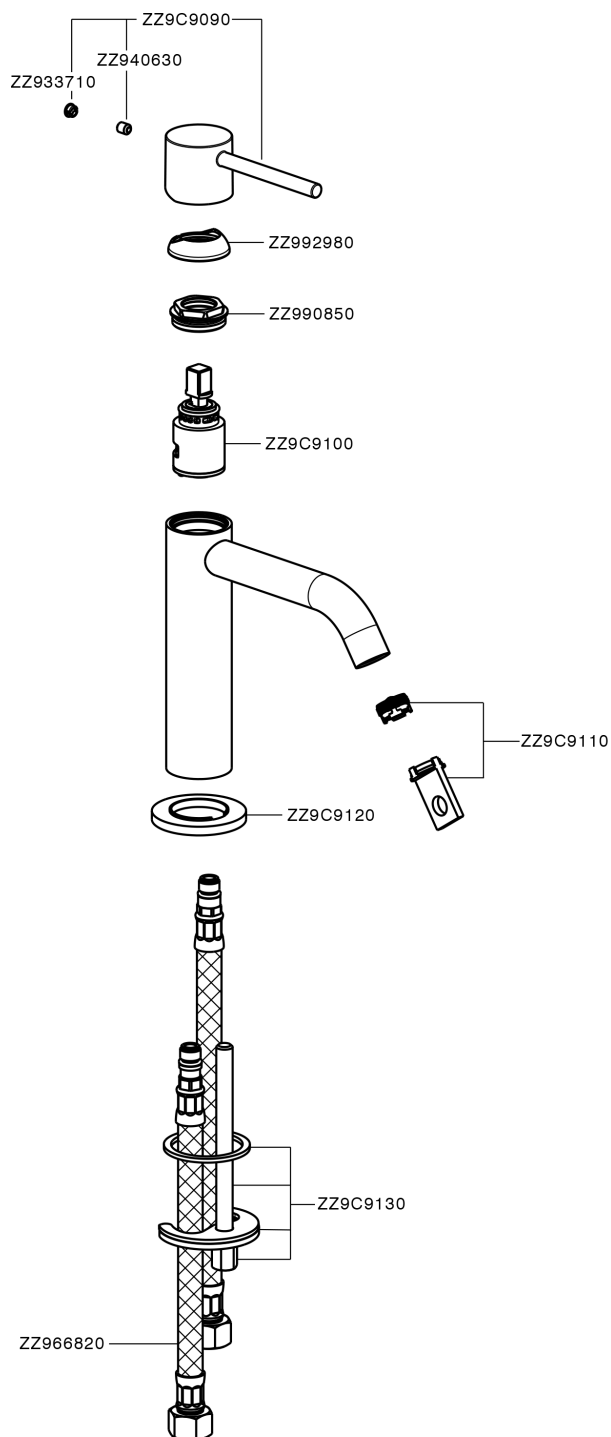

Single lever 'large' washbasin mixer M32_MT000504

MODEL **MT000504**

Single lever 'large' washbasin mixer, without waste, G.3/8" stainless steel flexible hoses

AVAILABLE FINISHINGS

-  **21** 21 Chrome
-  **26** 26 Old Copper
-  **2F** 2F Brushed Nickel
-  **2W** 2W Brushed Gold
-  **40** 40 Matt Black
-  **4Q** 4Q Matt White

CHARACTERISTICS

Cartridge Spare Parts **ZZ96550000**

25 mm Cartridge

Single lever 'large' washbasin mixer M32_MT000504

MT000504

<https://en.huberitalia.com/single-lever-large-washbasin-mixer-m32-mt000504>

2026-06-10