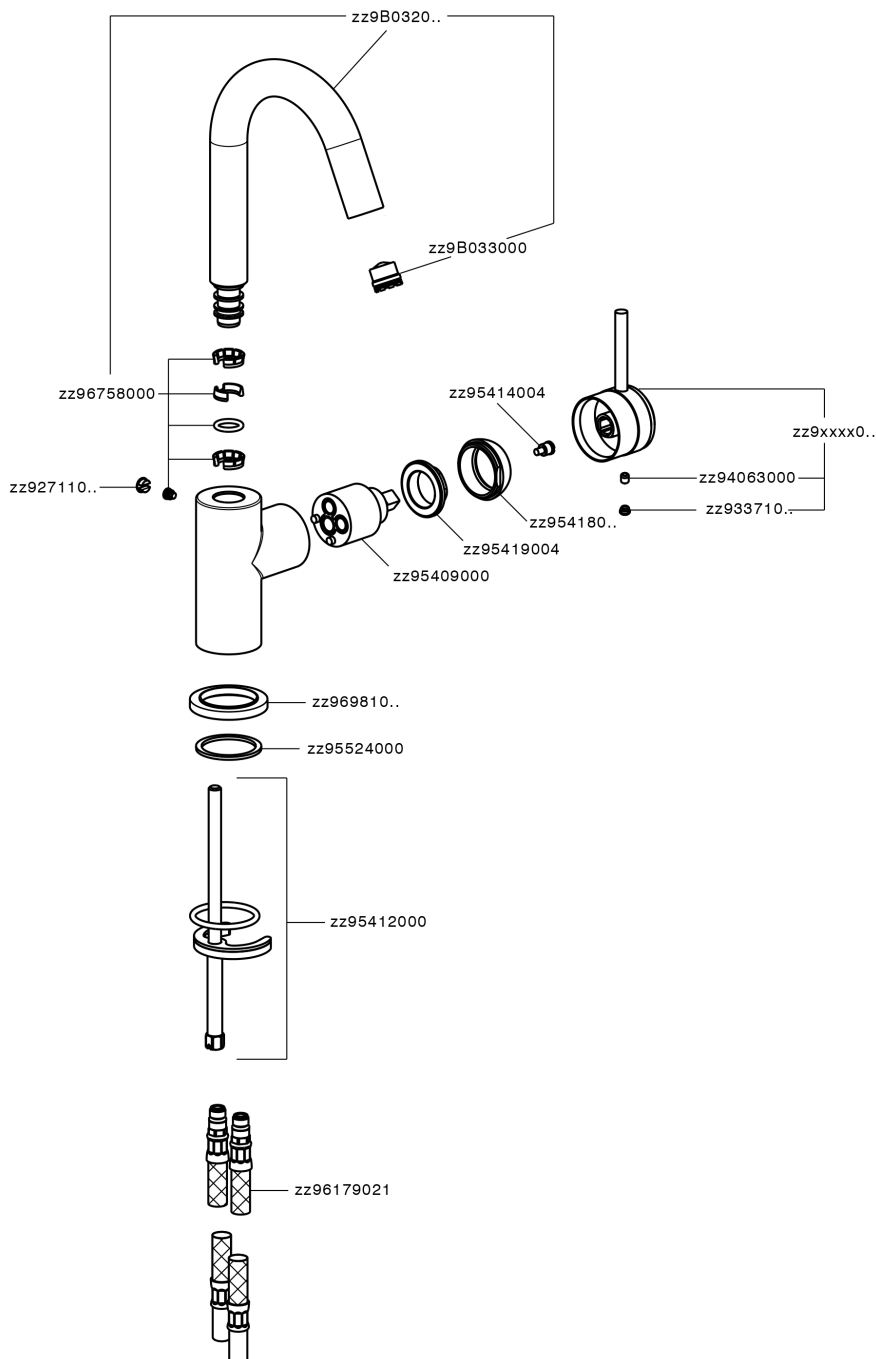

## Single lever washbasin mixer EnergySave CHRONOS\_CR000485

CR000485

<https://en.huberitalia.com/single-lever-washbasin-mixer-energysave-chronos-cr000485>

2024-11-23