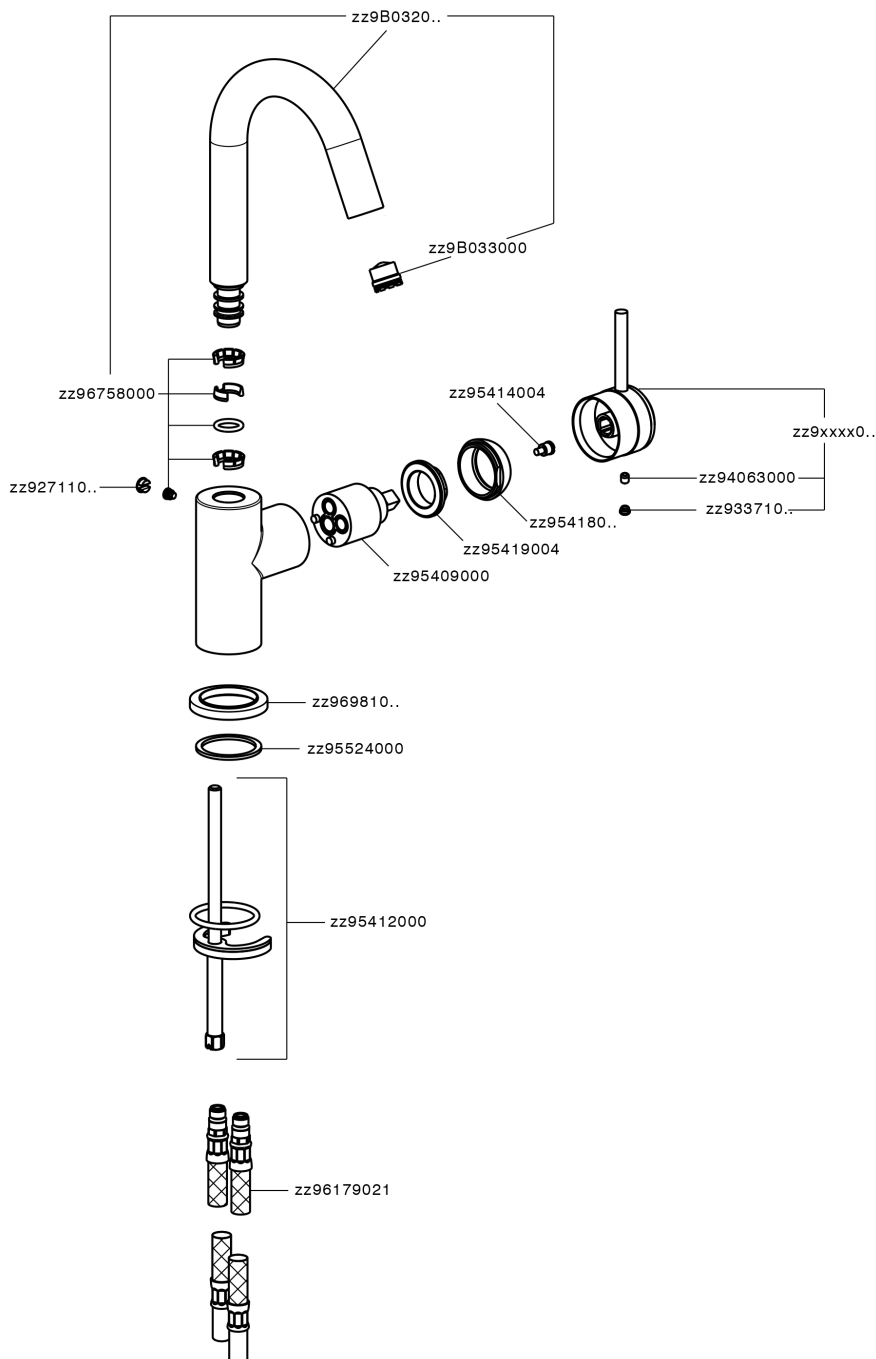

Single lever washbasin mixer EnergySave CHRONOS_CR000485

MODEL **CR000485**

Single lever washbasin mixer EnergySave, without automatic pop-up waste, G.3/8" stainless steel flexible hoses

AVAILABLE FINISHINGS

-  **21** 21 Chrome
-  **2F** 2F Brushed Nickel
-  **2Q** 2Q Black Titanium

CHARACTERISTICS

Cartridge Spare Parts **ZZ95409000**

35 mm Cartridge

EcoStop

EcoStop feature limits water flow to approximately 50% of maximum output with one point of resistance on setting. Push slightly past the middle stop only when full water output is required. This will save water up to 50%.

EnergySave

Thanks to the EnergySave device, only cold water will be drawn if the lever is operated in the central position, so that the water heater will not be engaged and no hot water wasted, leading to considerable savings in energy and costs. The temperature can be adjusted by rotating the lever to the left, until the desired temperature is reached.

Single lever washbasin mixer EnergySave CHRONOS_CR000485

CR000485

<https://en.huberitalia.com/single-lever-washbasin-mixer-energysave-chronos-cr000485>

2024-11-27