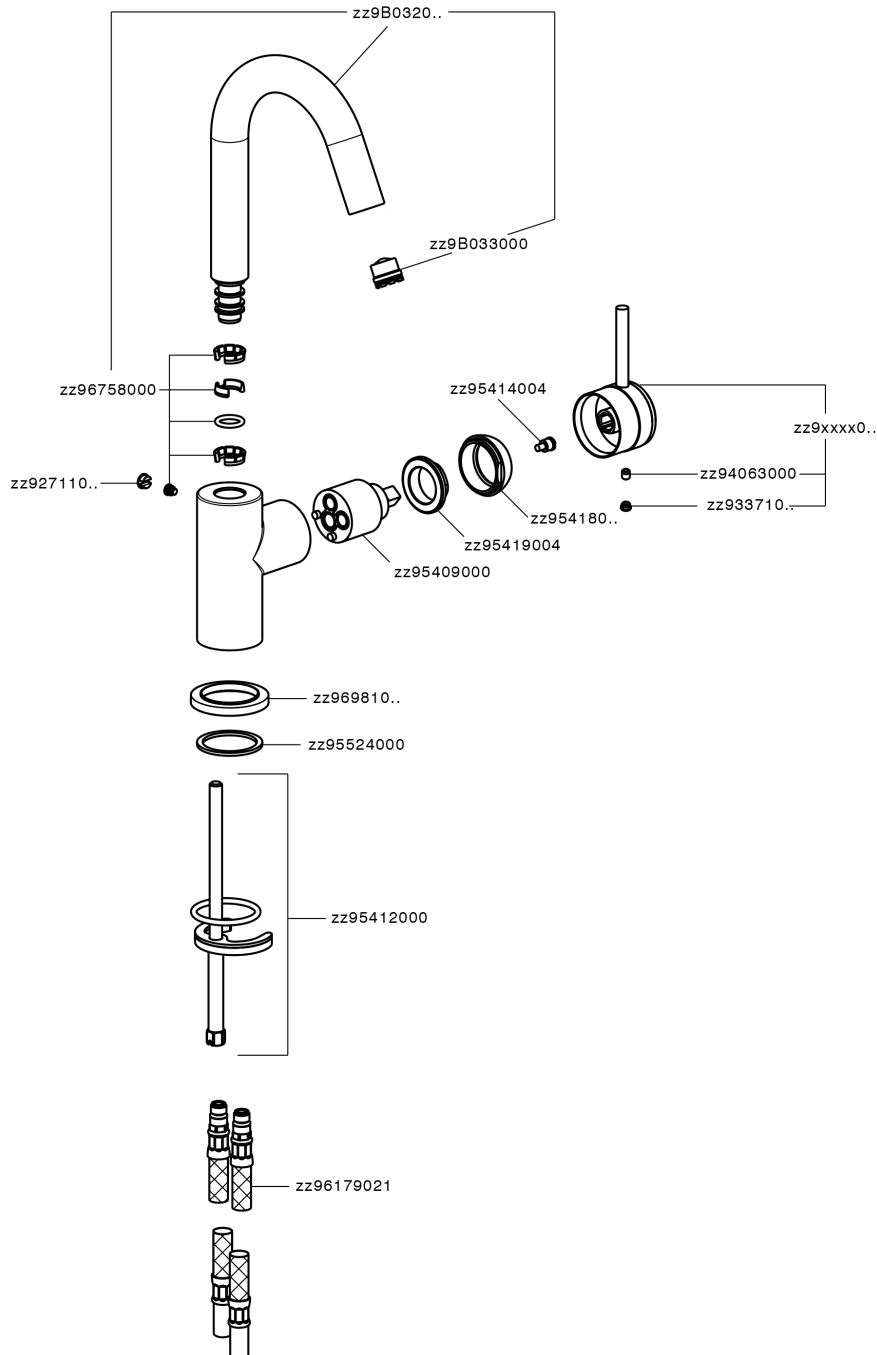

Single lever washbasin mixer EnergySave CHRONOS_CR000485

MODEL **CR000485**

Single lever washbasin mixer EnergySave, without automatic pop-up waste, G.3/8" stainless steel flexible hoses

AVAILABLE FINISHINGS

-  **21** 21 Chrome
-  **2F** 2F Brushed Nickel
-  **2Q** 2Q Black Titanium

CHARACTERISTICS

Cartridge Spare Parts **ZZ95409000**

35 mm Cartridge

EcoStop

EcoStop feature limits water flow to approximately 50% of maximum output with one point of resistance on setting. Push slightly past the middle stop only when full water output is required. This will save water up to 50%.

EnergySave

Thanks to the EnergySave device, only cold water will be drawn if the lever is operated in the central position, so that the water heater will not be engaged and no hot water wasted, leading to considerable savings in energy and costs. The temperature can be adjusted by rotating the lever to the left, until the desired temperature is reached.

Single lever washbasin mixer EnergySave CHRONOS_CR000485

CR000485

<https://en.huberitalia.com/single-lever-washbasin-mixer-energysave-chronos-cr000485>

2024-11-23