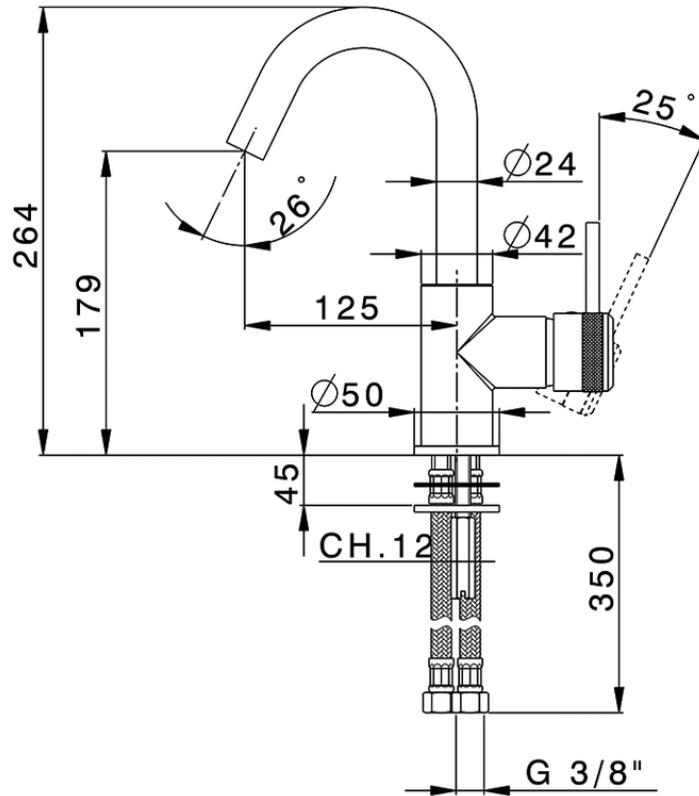

Single lever washbasin mixer EnergySave CHRONOS_CR000485

CR000485

<https://en.huberitalia.com/single-lever-washbasin-mixer-energysave-chronos-cr000485>

2024-11-21