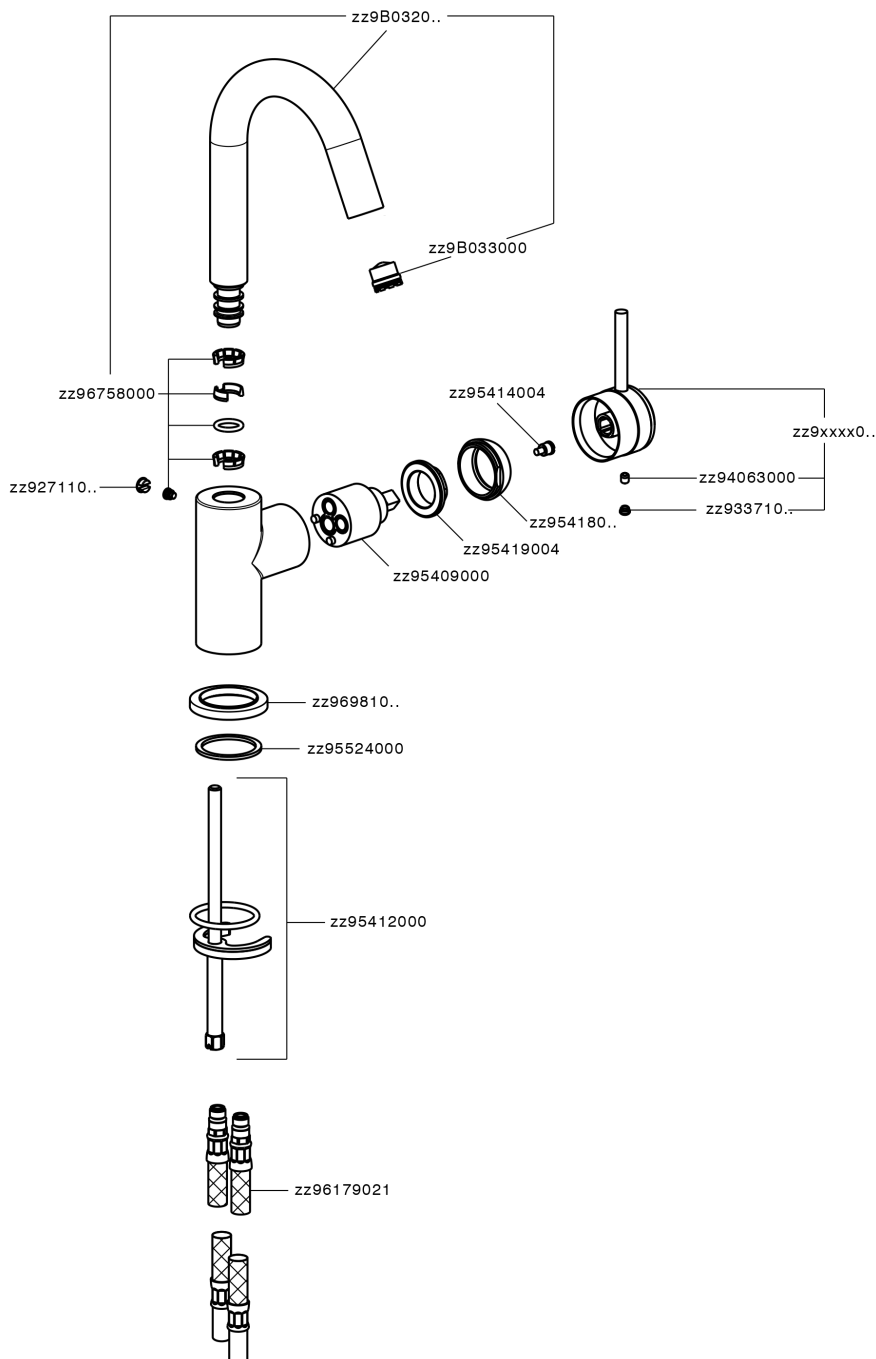

Single lever washbasin mixer EnergySave CHRONOS_CR000485

CR000485

<https://en.huberitalia.com/single-lever-washbasin-mixer-energysave-chronos-cr000485>

2024-11-21