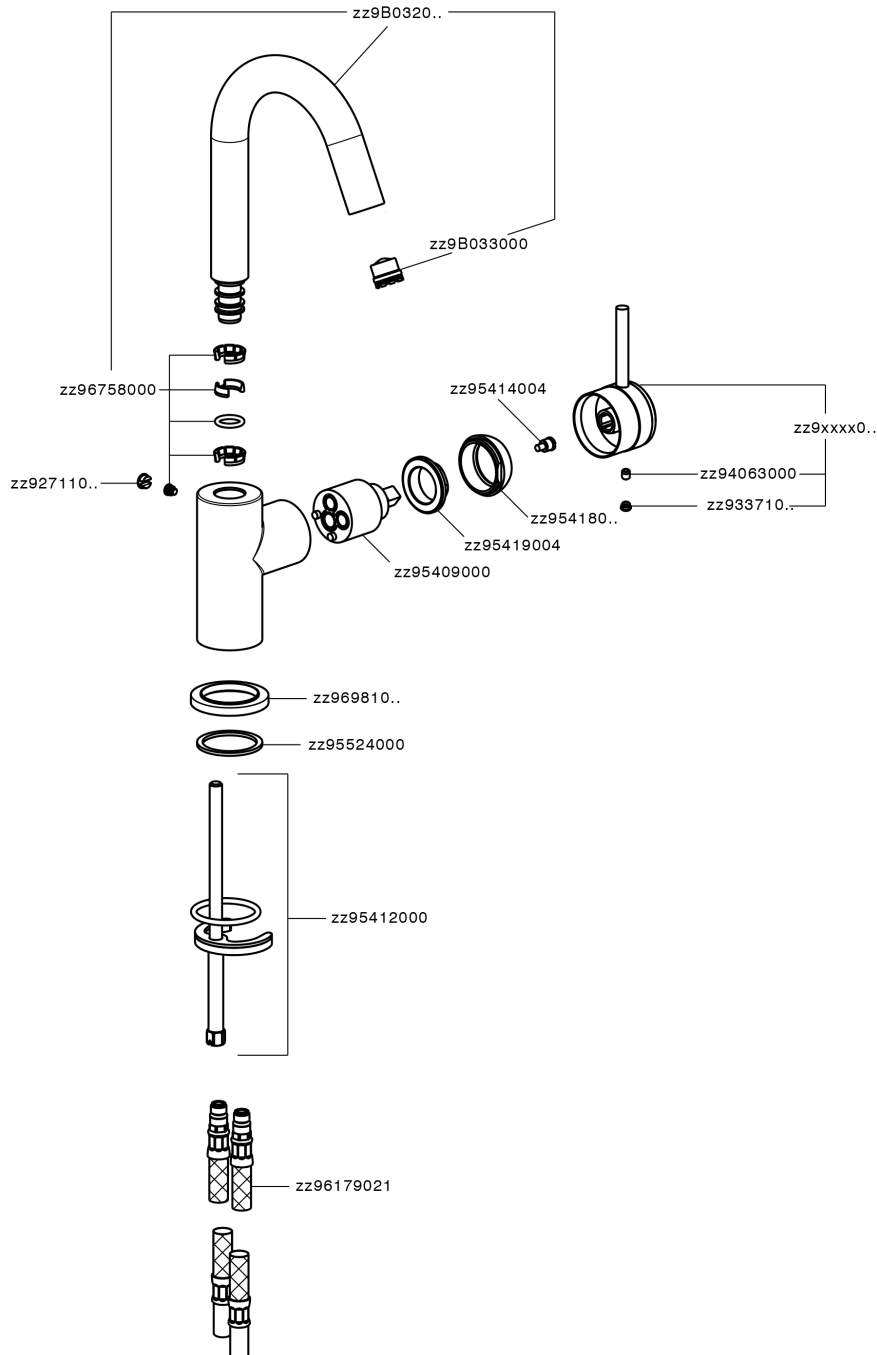

Single lever washbasin mixer EnergySave CHRONOS_CR000485

MODEL **CR000485**

Single lever washbasin mixer EnergySave, without automatic pop-up waste, G.3/8" stainless steel flexible hoses

AVAILABLE FINISHINGS

-  **21** 21 Chrome
-  **2F** 2F Brushed Nickel
-  **2Q** 2Q Black Titanium

CHARACTERISTICS

Cartridge Spare Parts **ZZ95409000**

35 mm Cartridge

EcoStop

EcoStop feature limits water flow to approximately 50% of maximum output with one point of resistance on setting. Push slightly past the middle stop only when full water output is required. This will save water up to 50%.

EnergySave

Thanks to the EnergySave device, only cold water will be drawn if the lever is operated in the central position, so that the water heater will not be engaged and no hot water wasted, leading to considerable savings in energy and costs. The temperature can be adjusted by rotating the lever to the left, until the desired temperature is reached.

Single lever washbasin mixer EnergySave CHRONOS_CR000485

CR000485

<https://en.huberitalia.com/single-lever-washbasin-mixer-energysave-chronos-cr000485>

2024-11-24