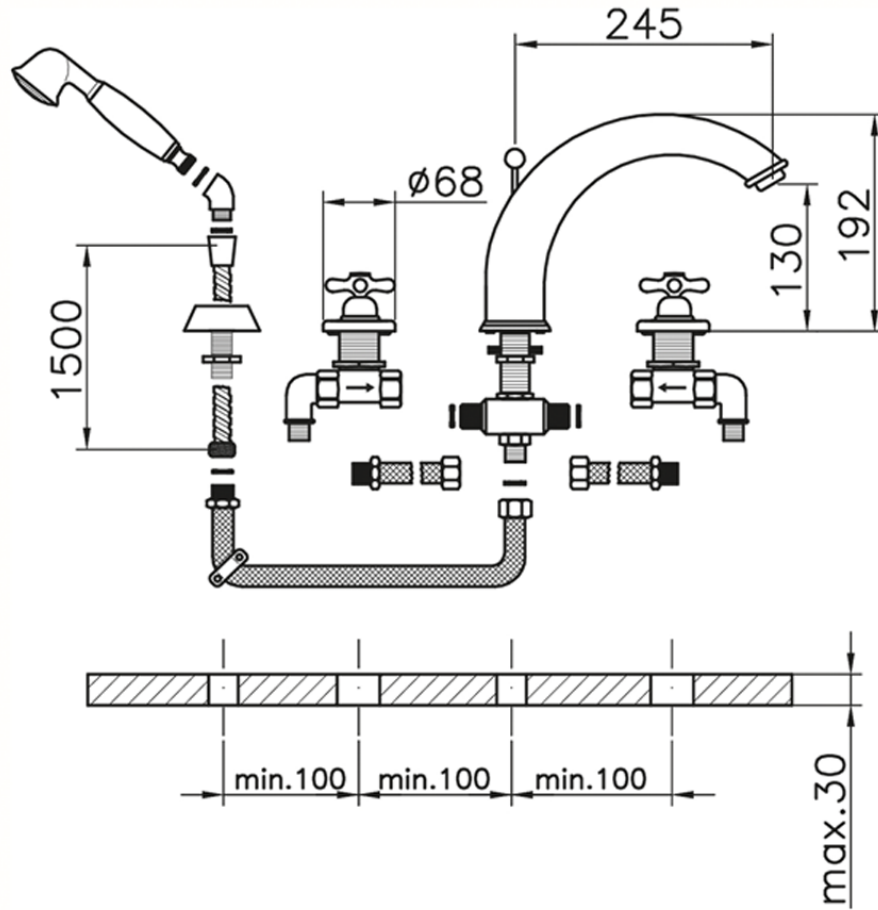

## Deck-mounted 4-hole bath mixer CROISETTE\_CS000260

CS000260

<https://en.huberitalia.com/deck-mounted-4-hole-bath-mixer-croisette-cs000260>

2024-11-15