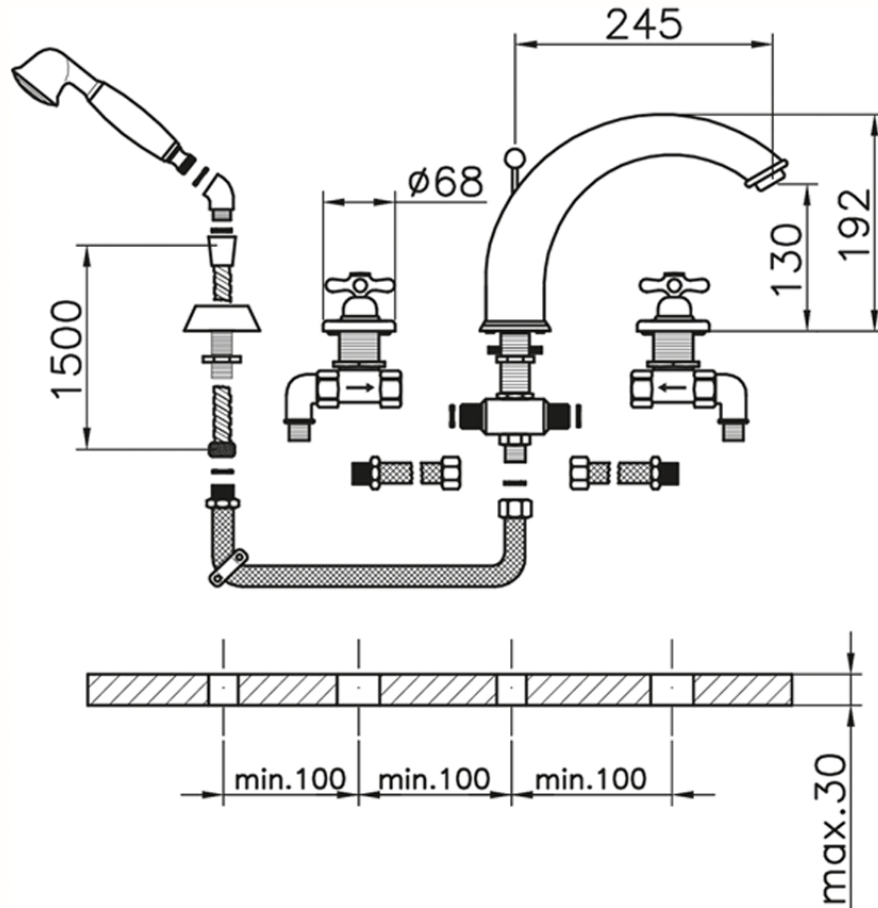

Deck-mounted 4-hole bath mixer CROISETTE_CS000260

CS000260

<https://en.huberitalia.com/deck-mounted-4-hole-bath-mixer-croisette-cs000260>

2024-11-15